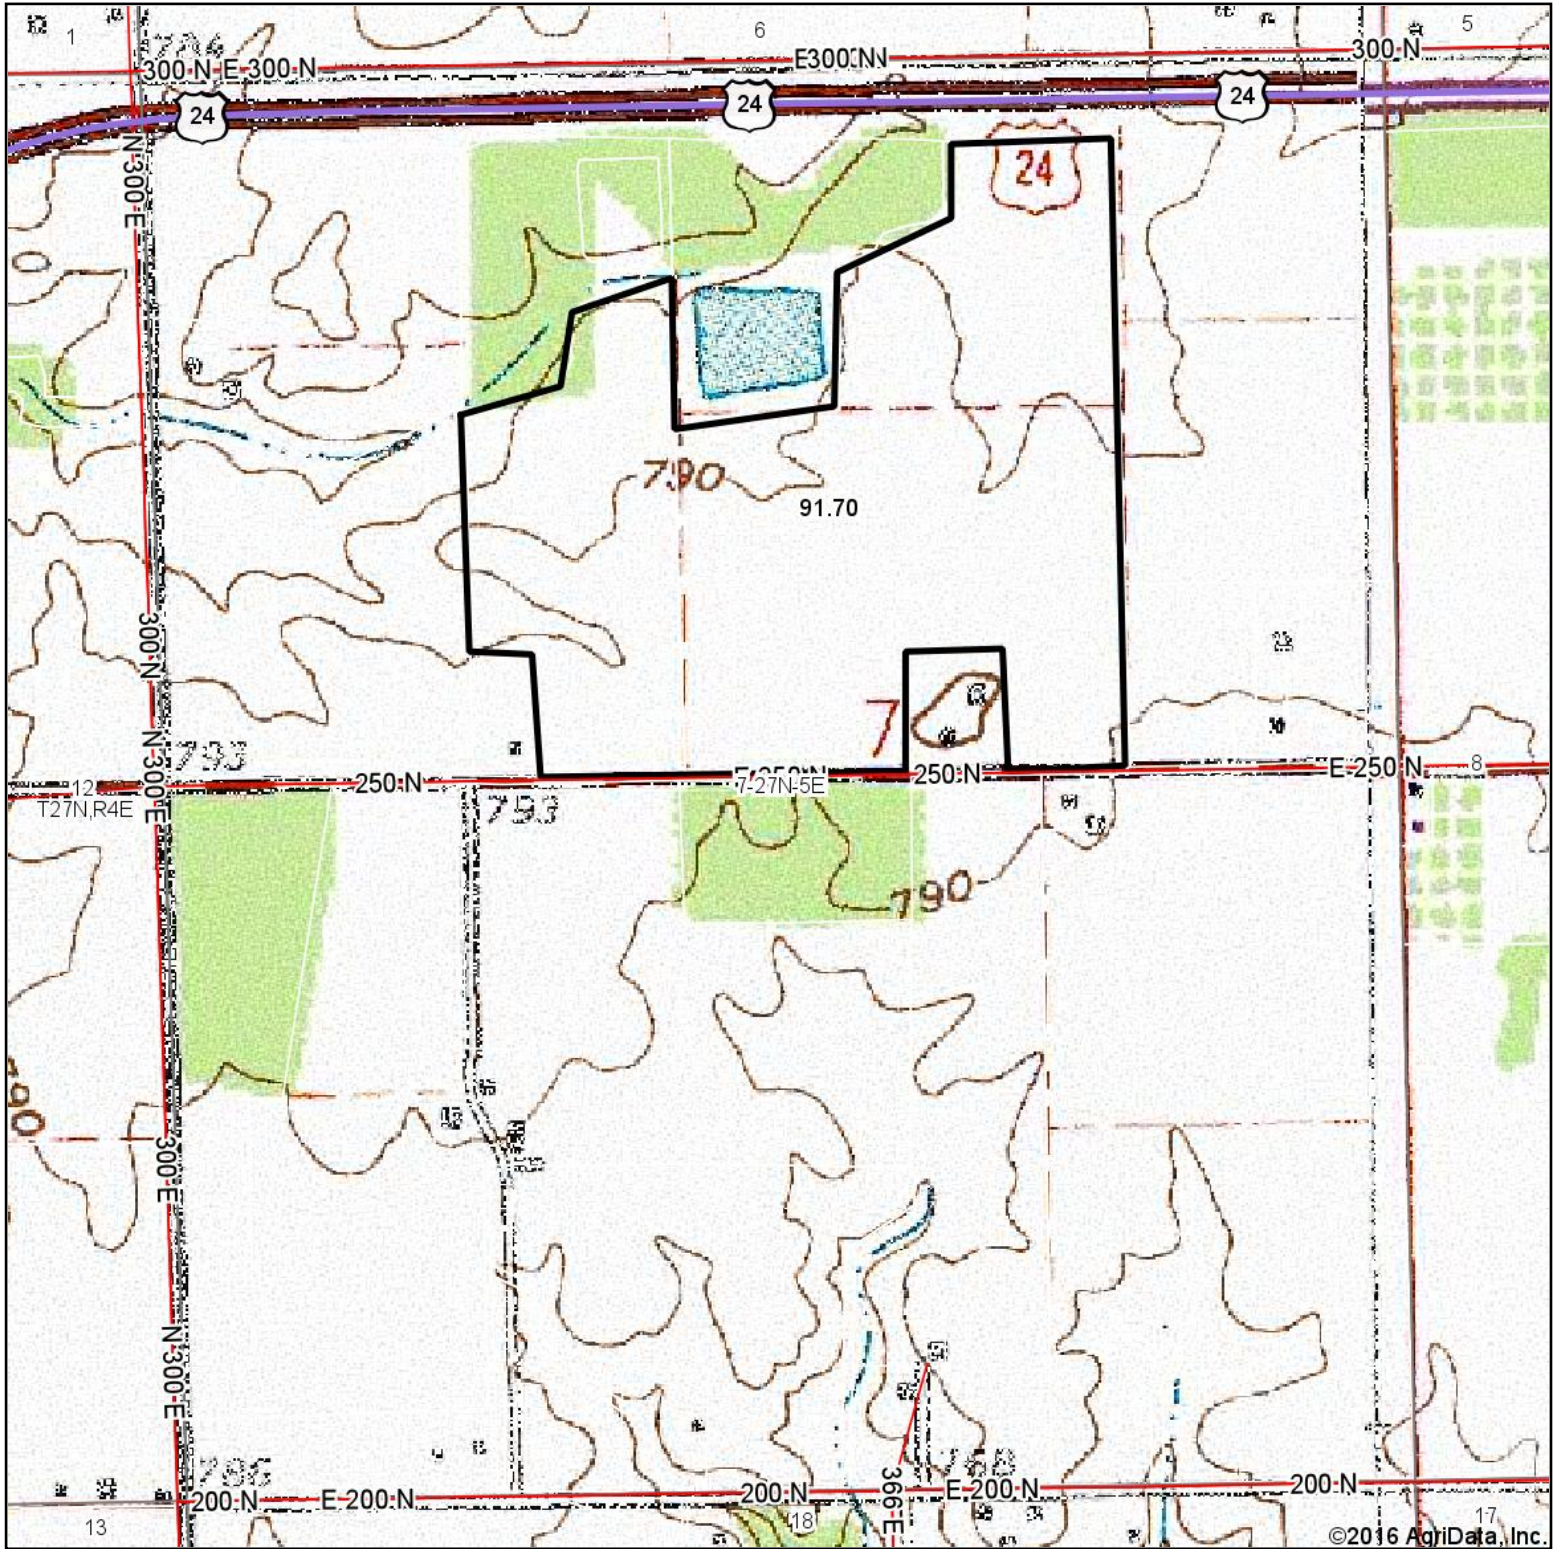

Topography Map

©2016 AgriData, Inc.

map center: 40° 48' 3.49, -86° 0' 28.19

0ft 817ft 1634ft

Maps Provided By:

© AgriData, Inc. 2016

www.AgriDataInc.com

7-27N-5E
Miami County
Indiana

9/8/2016