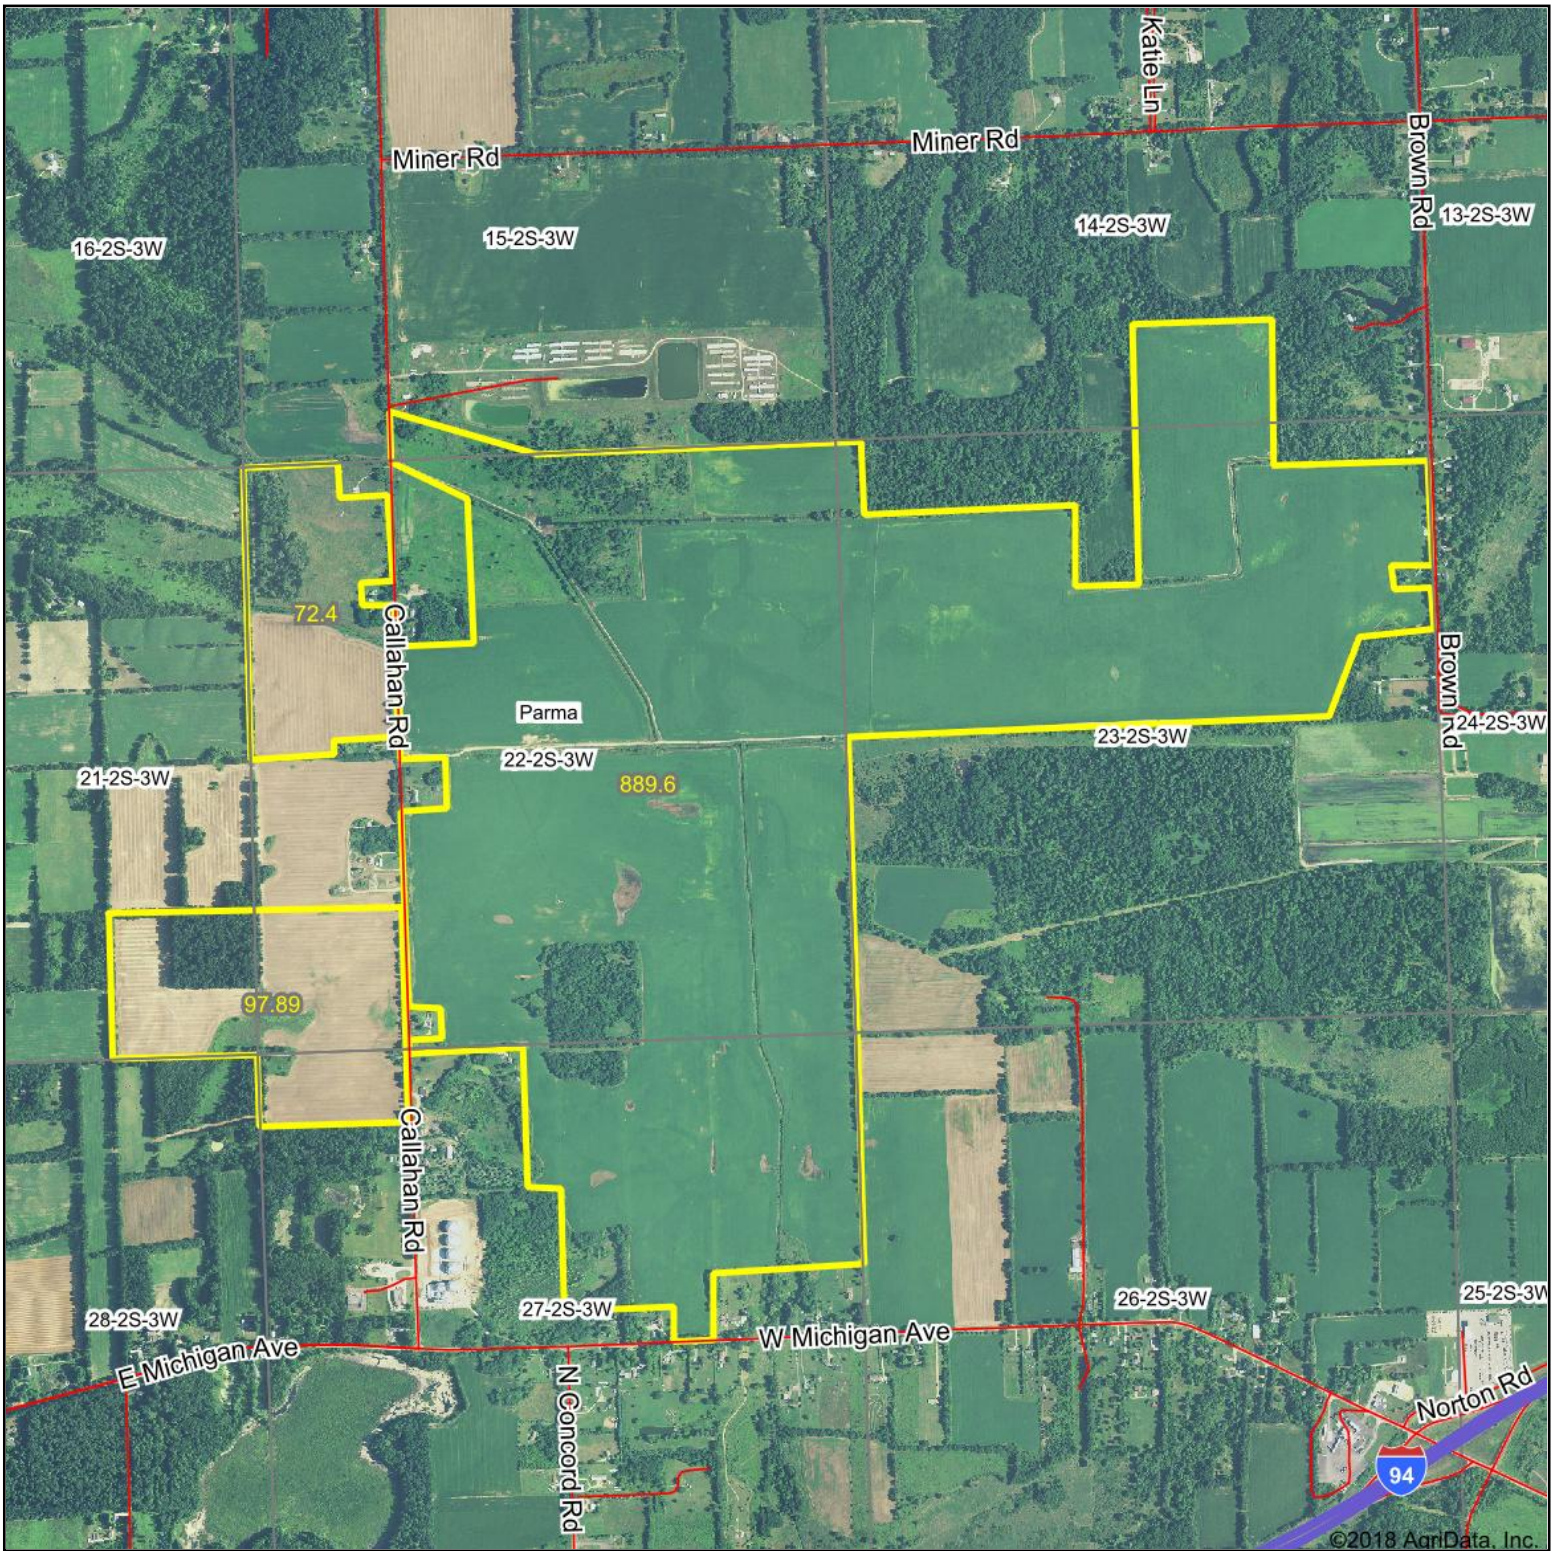

Aerial Map

map center: 42° 16' 58.39, -84° 38' 30.28

Maps Provided By:

22-2S-3W
Jackson County
Michigan

5/30/2018