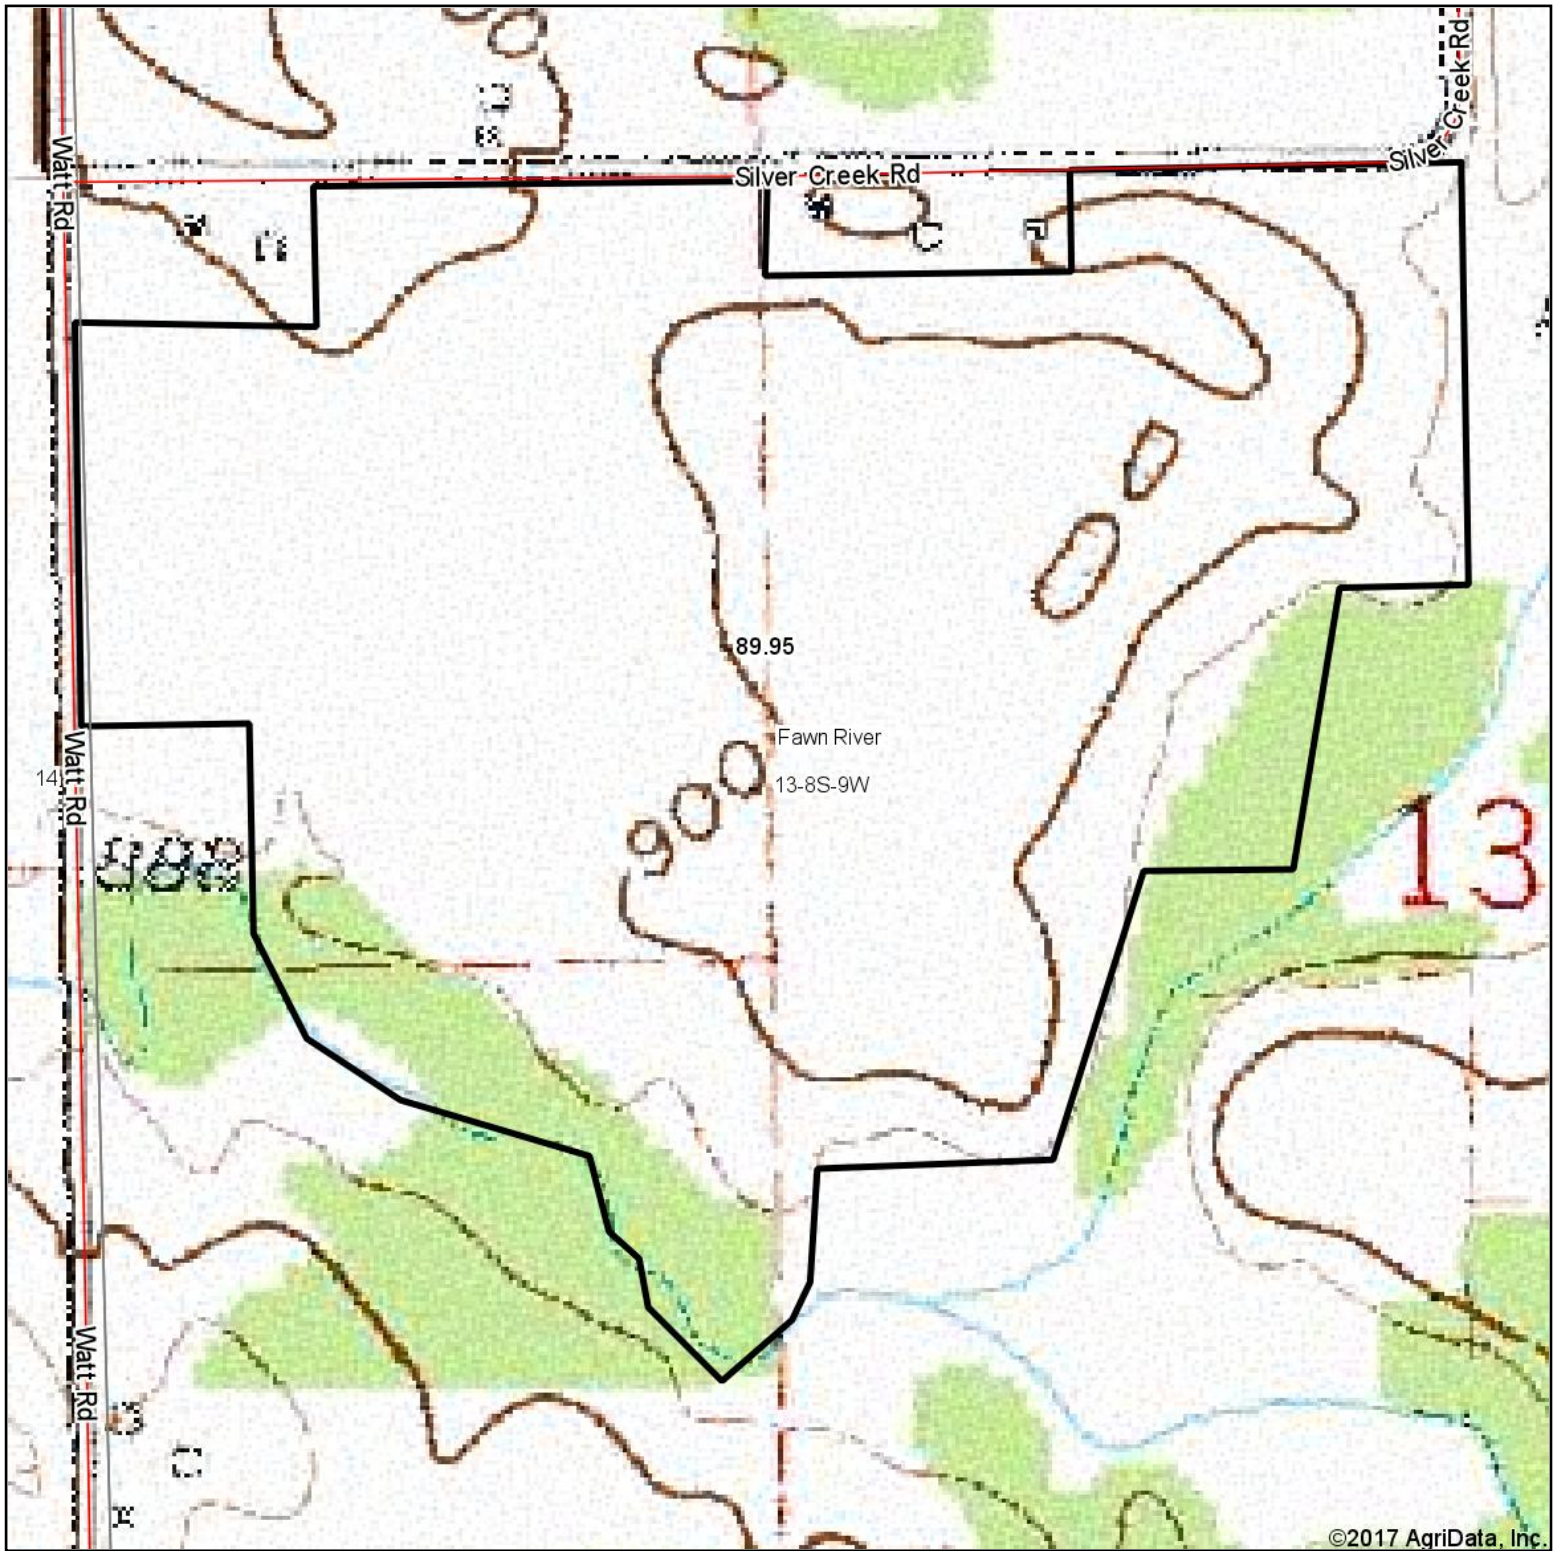

Topography Map

map center: 41° 46' 29.91, -85° 18' 23.8

13-8S-9W
St Joseph County
Michigan

8/16/2017

Maps Provided By:

© AgriData, Inc. 2017

www.AgriDataInc.com