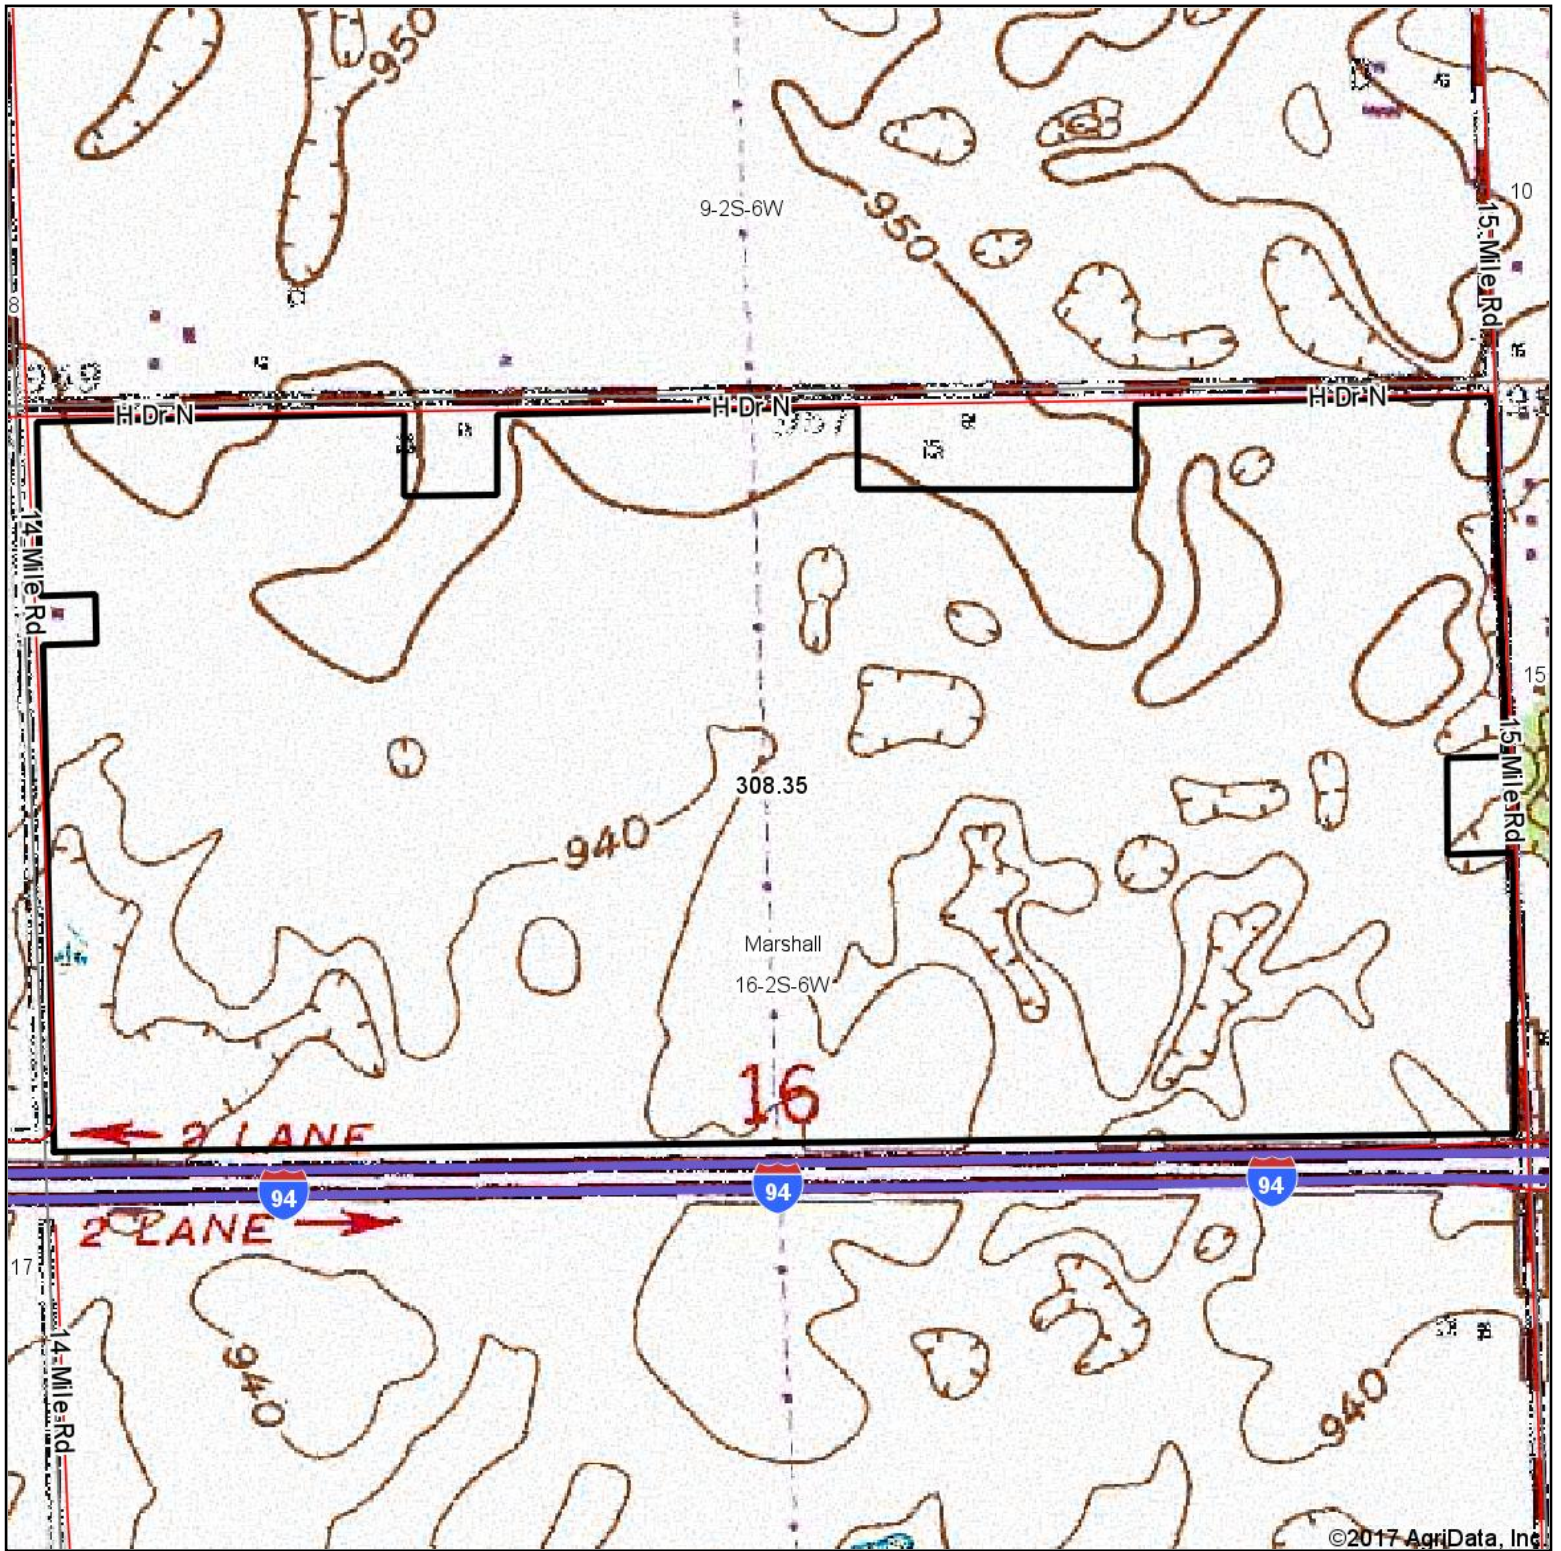

Topography Map

©2017 AgriData, Inc.

map center: 42° 18' 4.98, -85° 0' 49.11

Maps Provided By:

© AgriData, Inc. 2017

www.AgriDataInc.com

16-2S-6W
Calhoun County
Michigan

4/6/2017