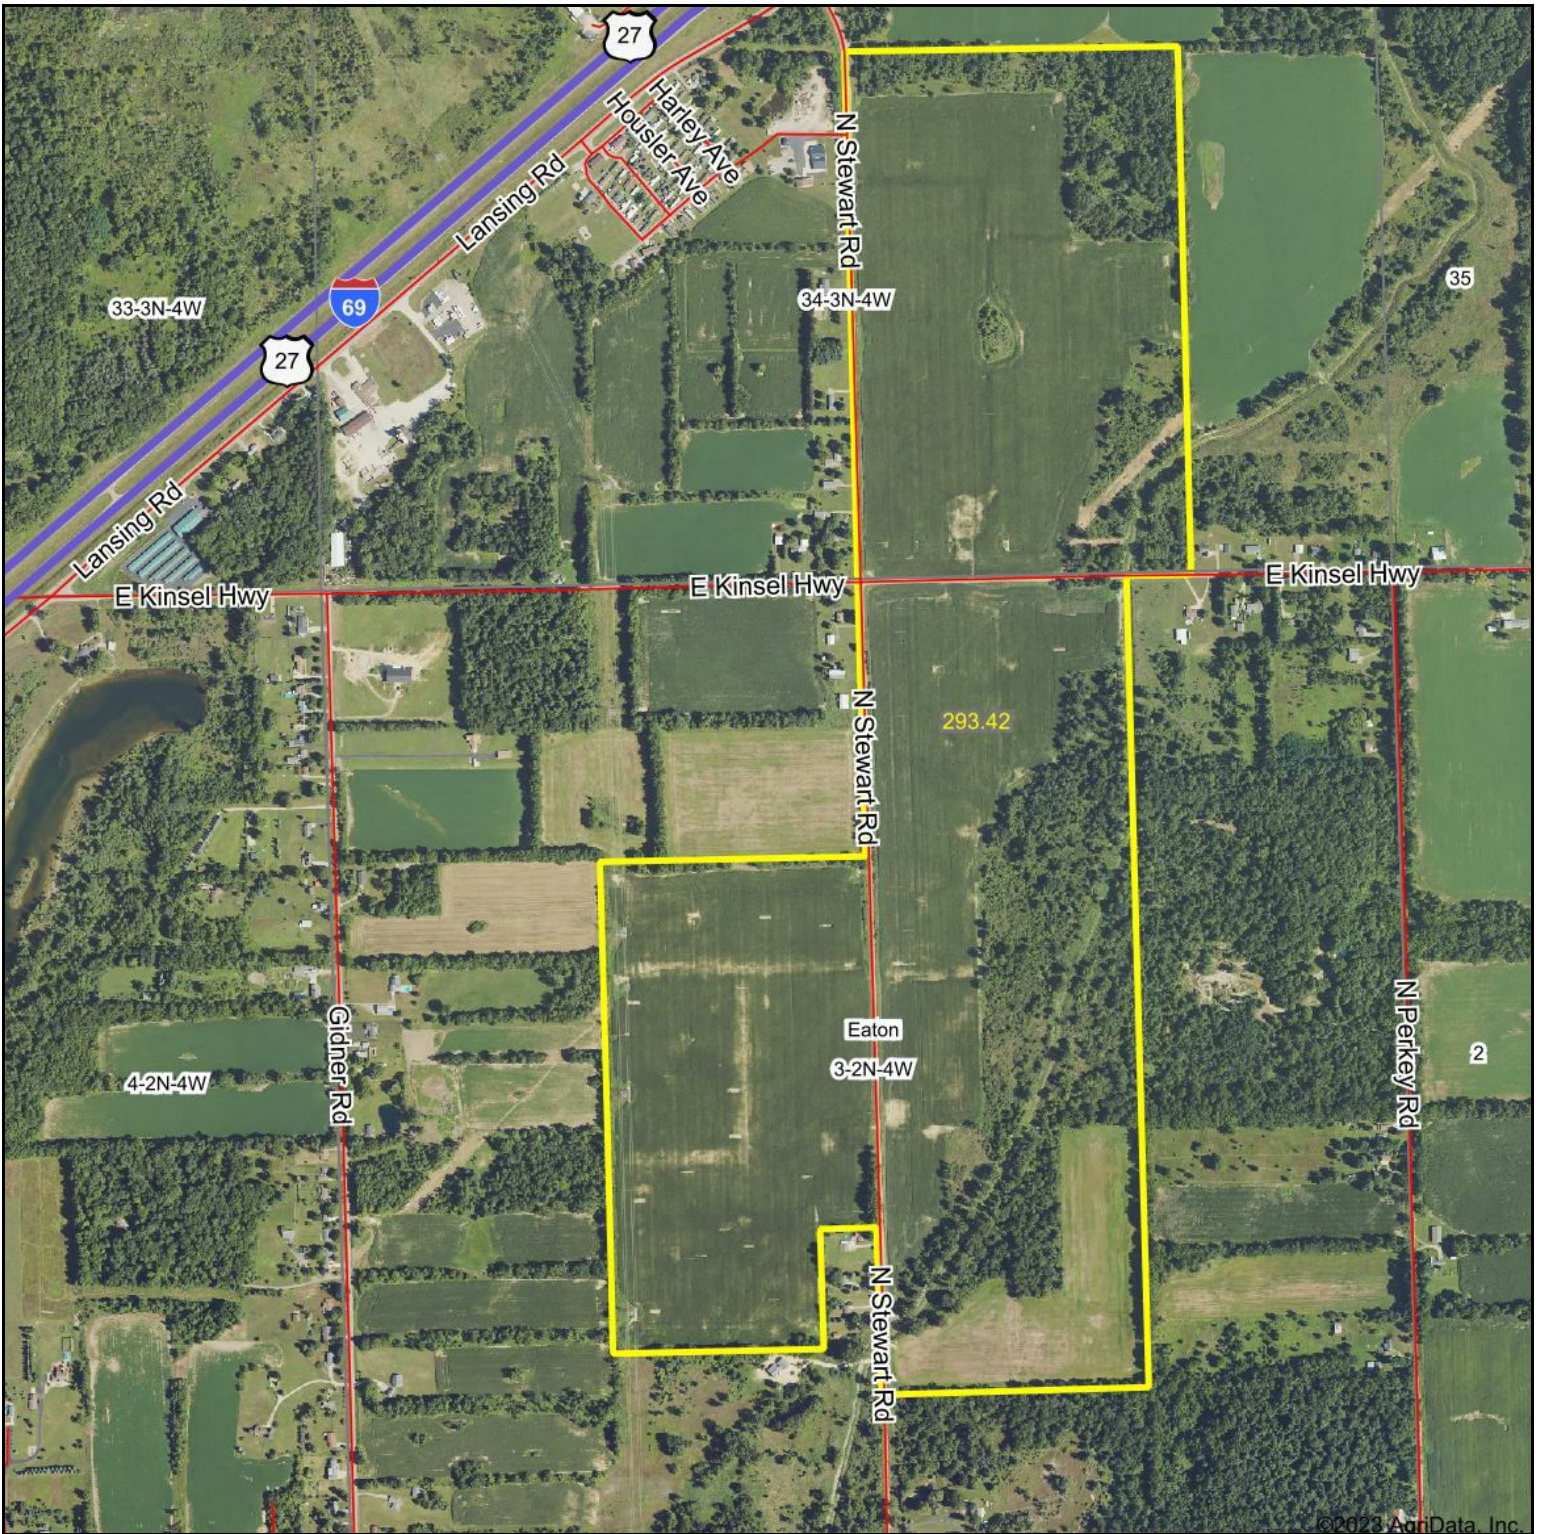

Garvey Updated Map Pack

©2023 AgriData, Inc.

Map Center: 42° 35' 39.52, -84° 46' 12.75

0ft 1086ft 2172ft

3-2N-4W
Eaton County
Michigan

Maps Provided By
surety
CUSTOMIZED ONLINE MAPPING

1/13/2023

© AgriData, Inc. 2021 www.AgriDataInc.com