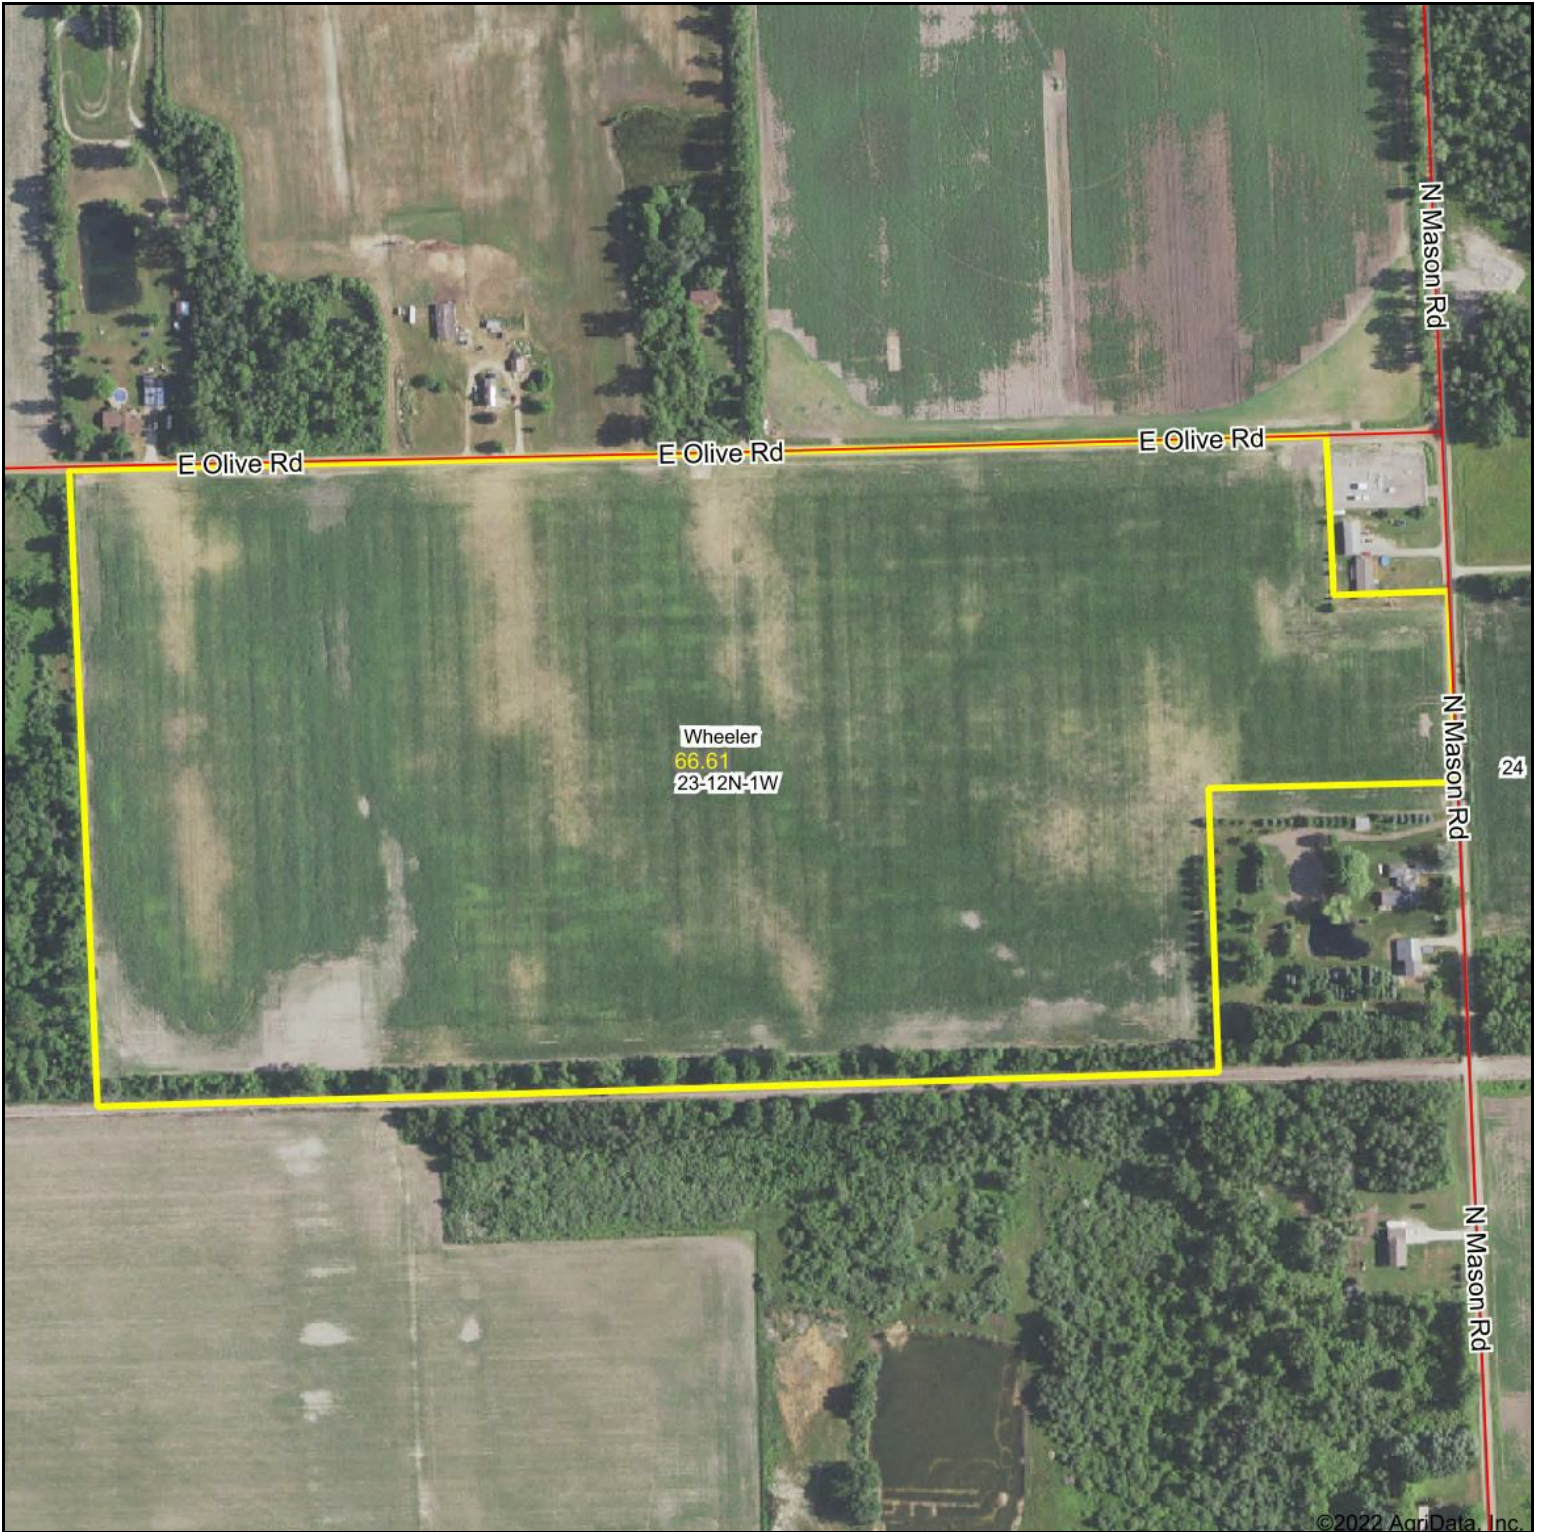

Helen Laurenz Farm Map

©2022 AgriData, Inc.

Map Center: 43° 24' 48.74, -84° 23' 40.09

Maps Provided By:

© AgriData, Inc. 2021

www.AgriDataInc.com

23-12N-1W
Gratiot County
Michigan

9/7/2022