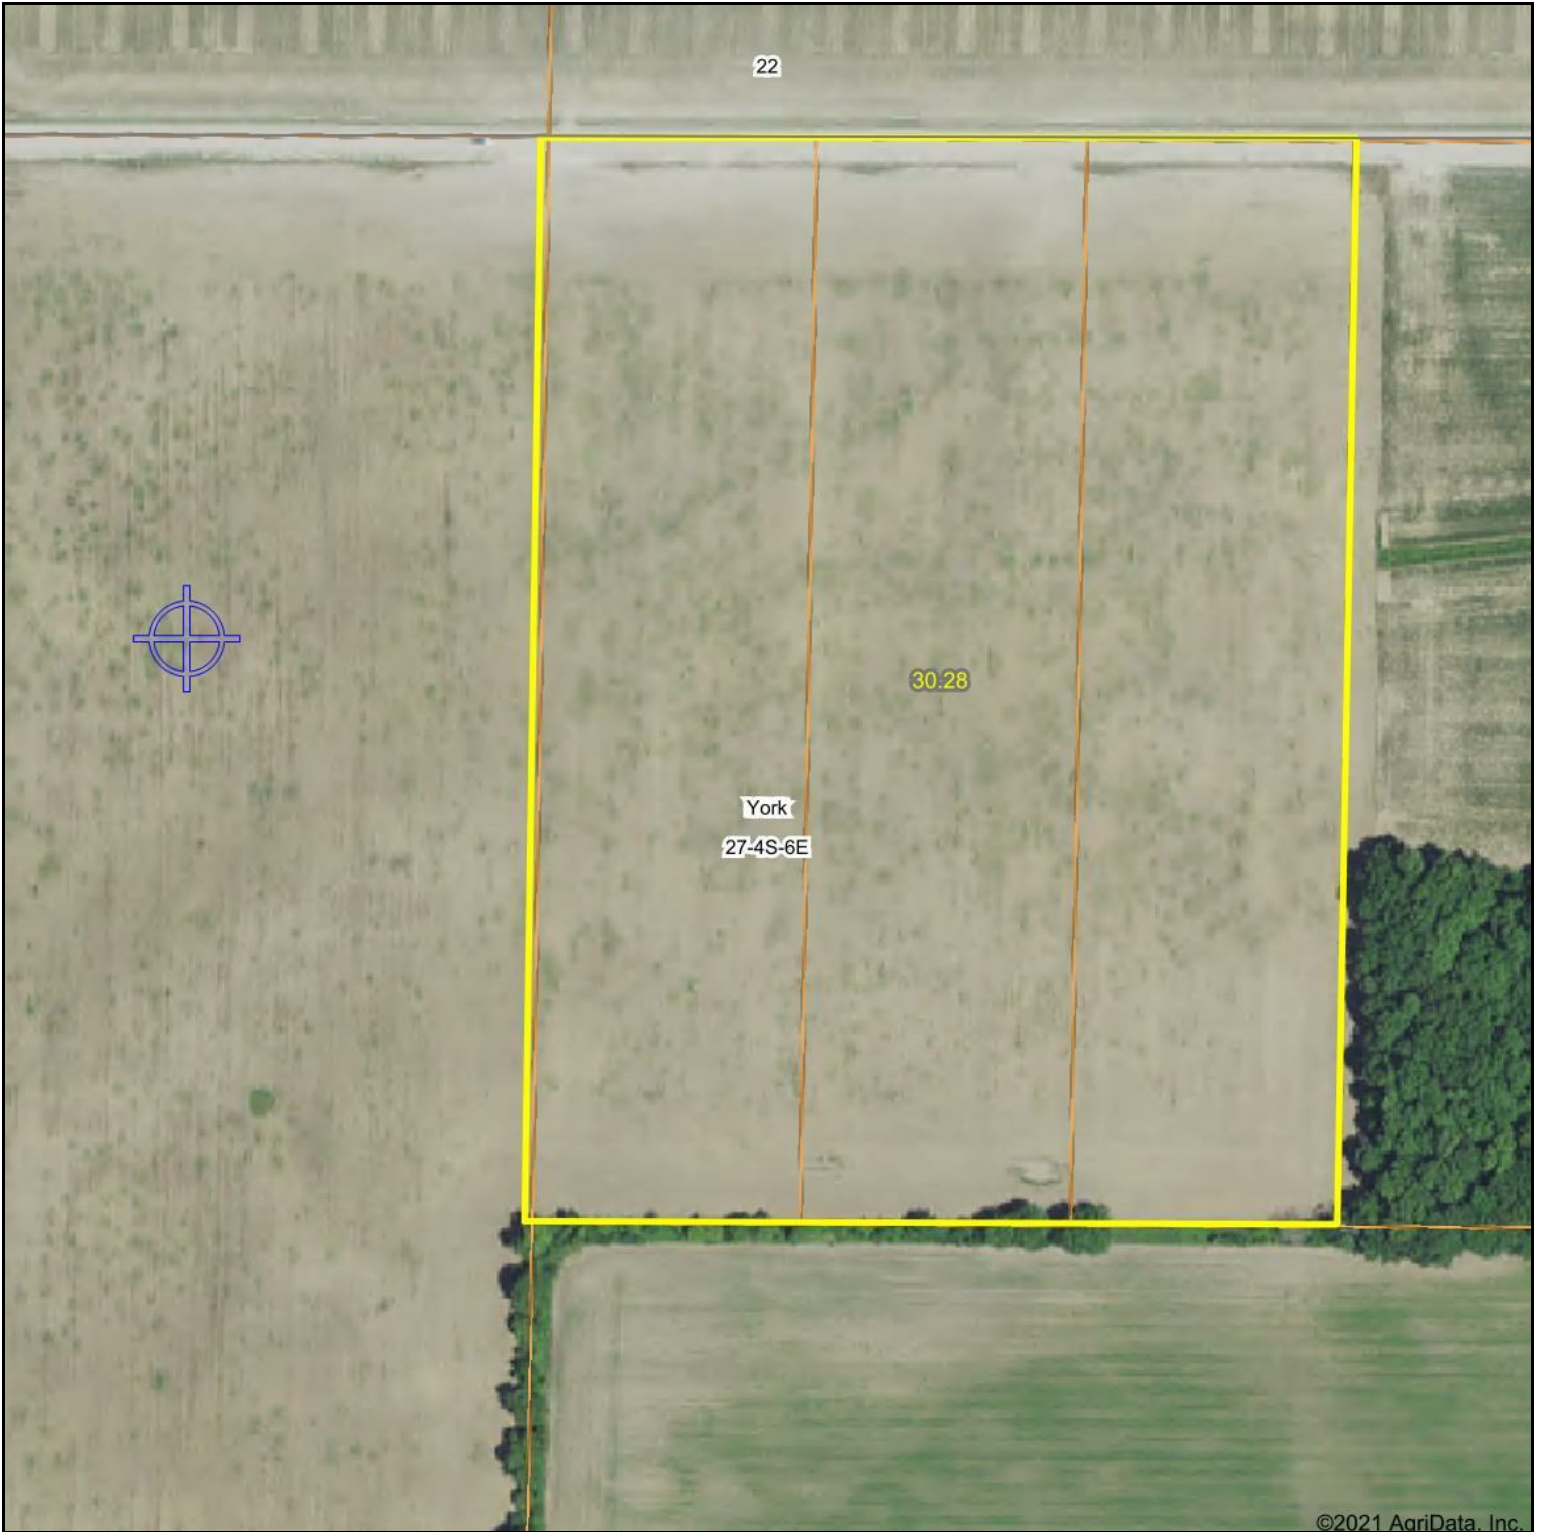

Aerial Map

Map Center: 42° 6' 38.66, -83° 42' 18.49

Maps Provided By:

© AgriData, Inc. 2021

www.AgriDataInc.com

27-4S-6E
Washtenaw County
Michigan

1/17/2021