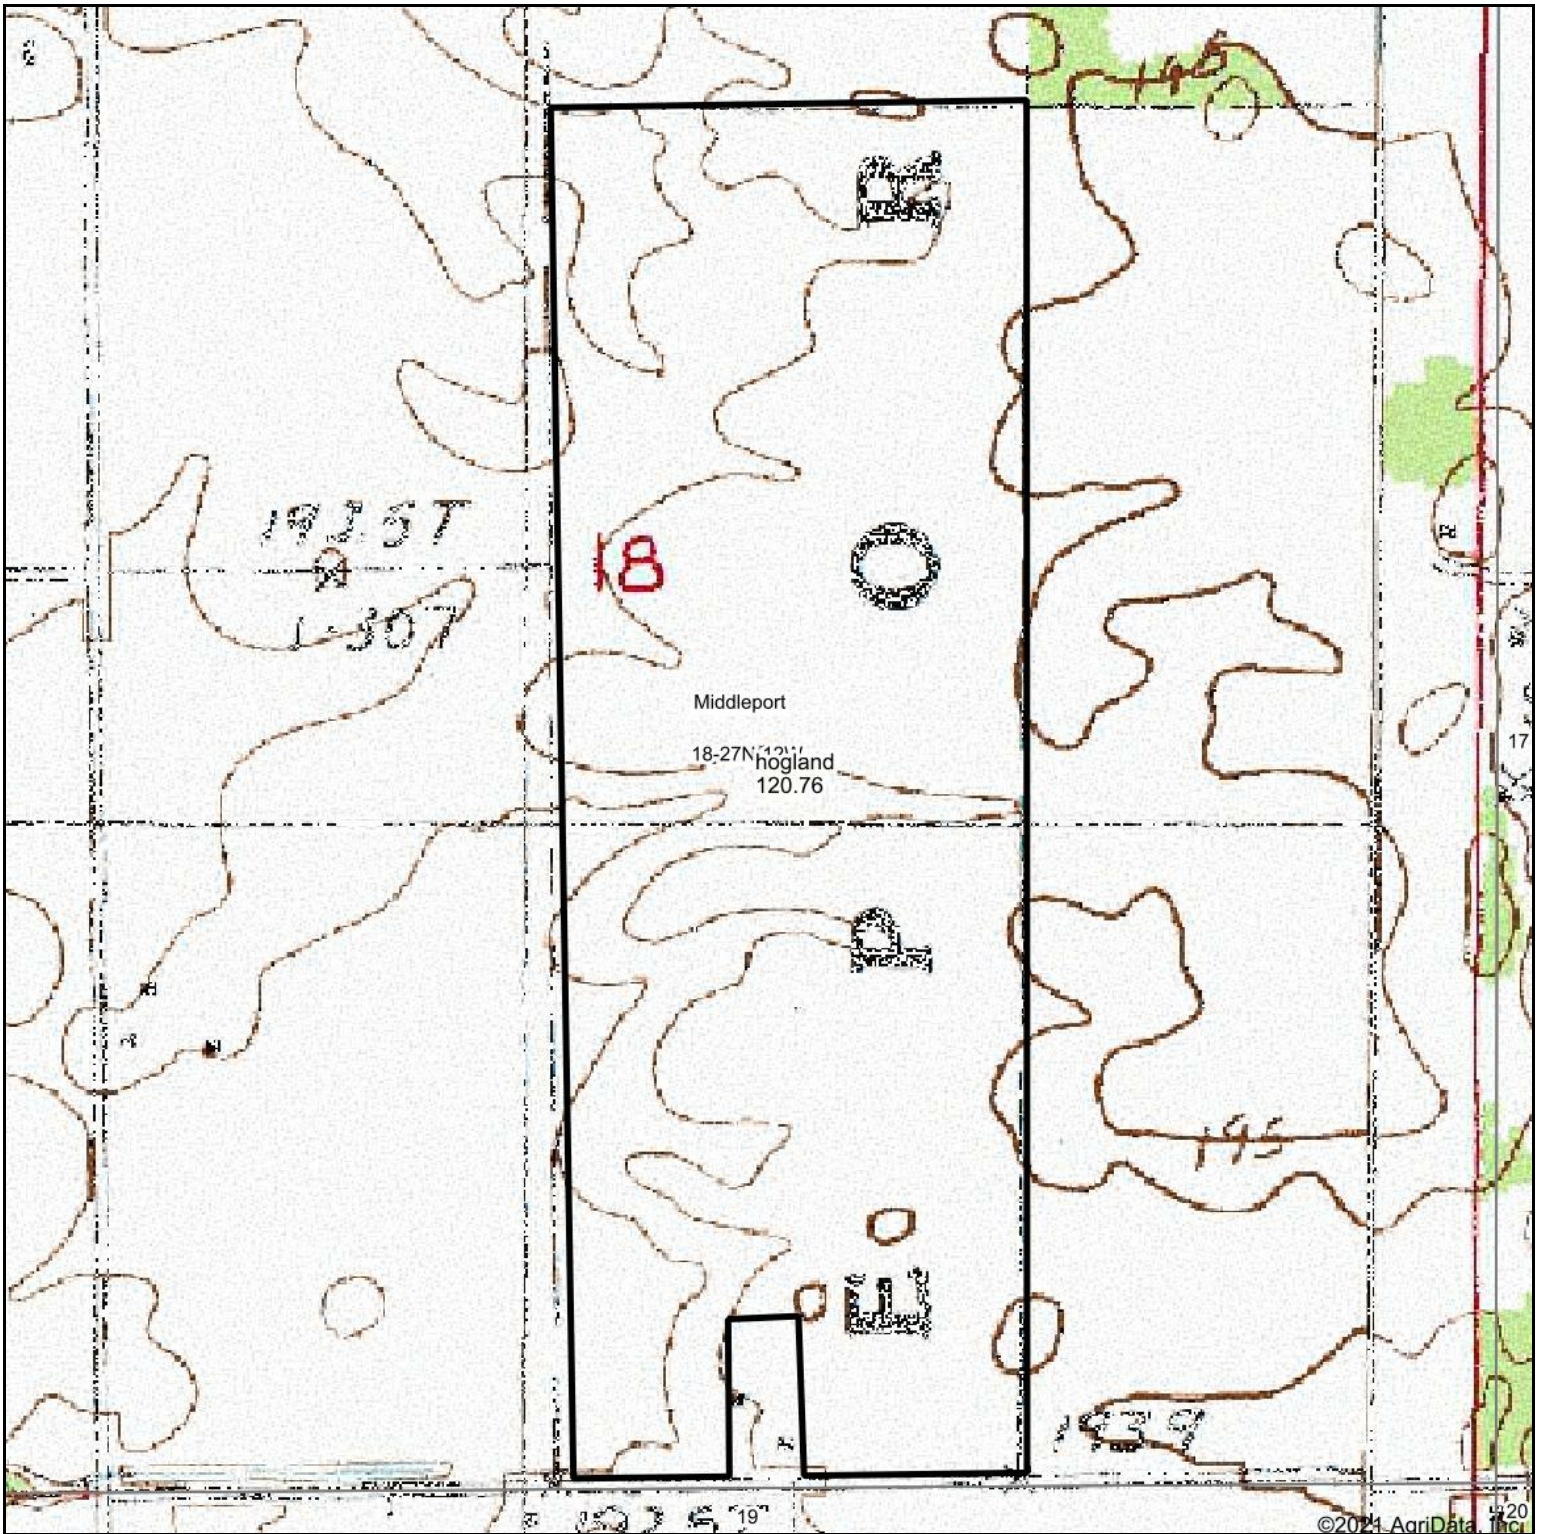

Topography Map

map center: 40° 49' 18.83, -87° 45' 23.01

Maps Provided By:

© AgriData, Inc. 2021 www.AgriDataInc.com

18-27N-12W
Iroquois County
Illinois

3/30/2021