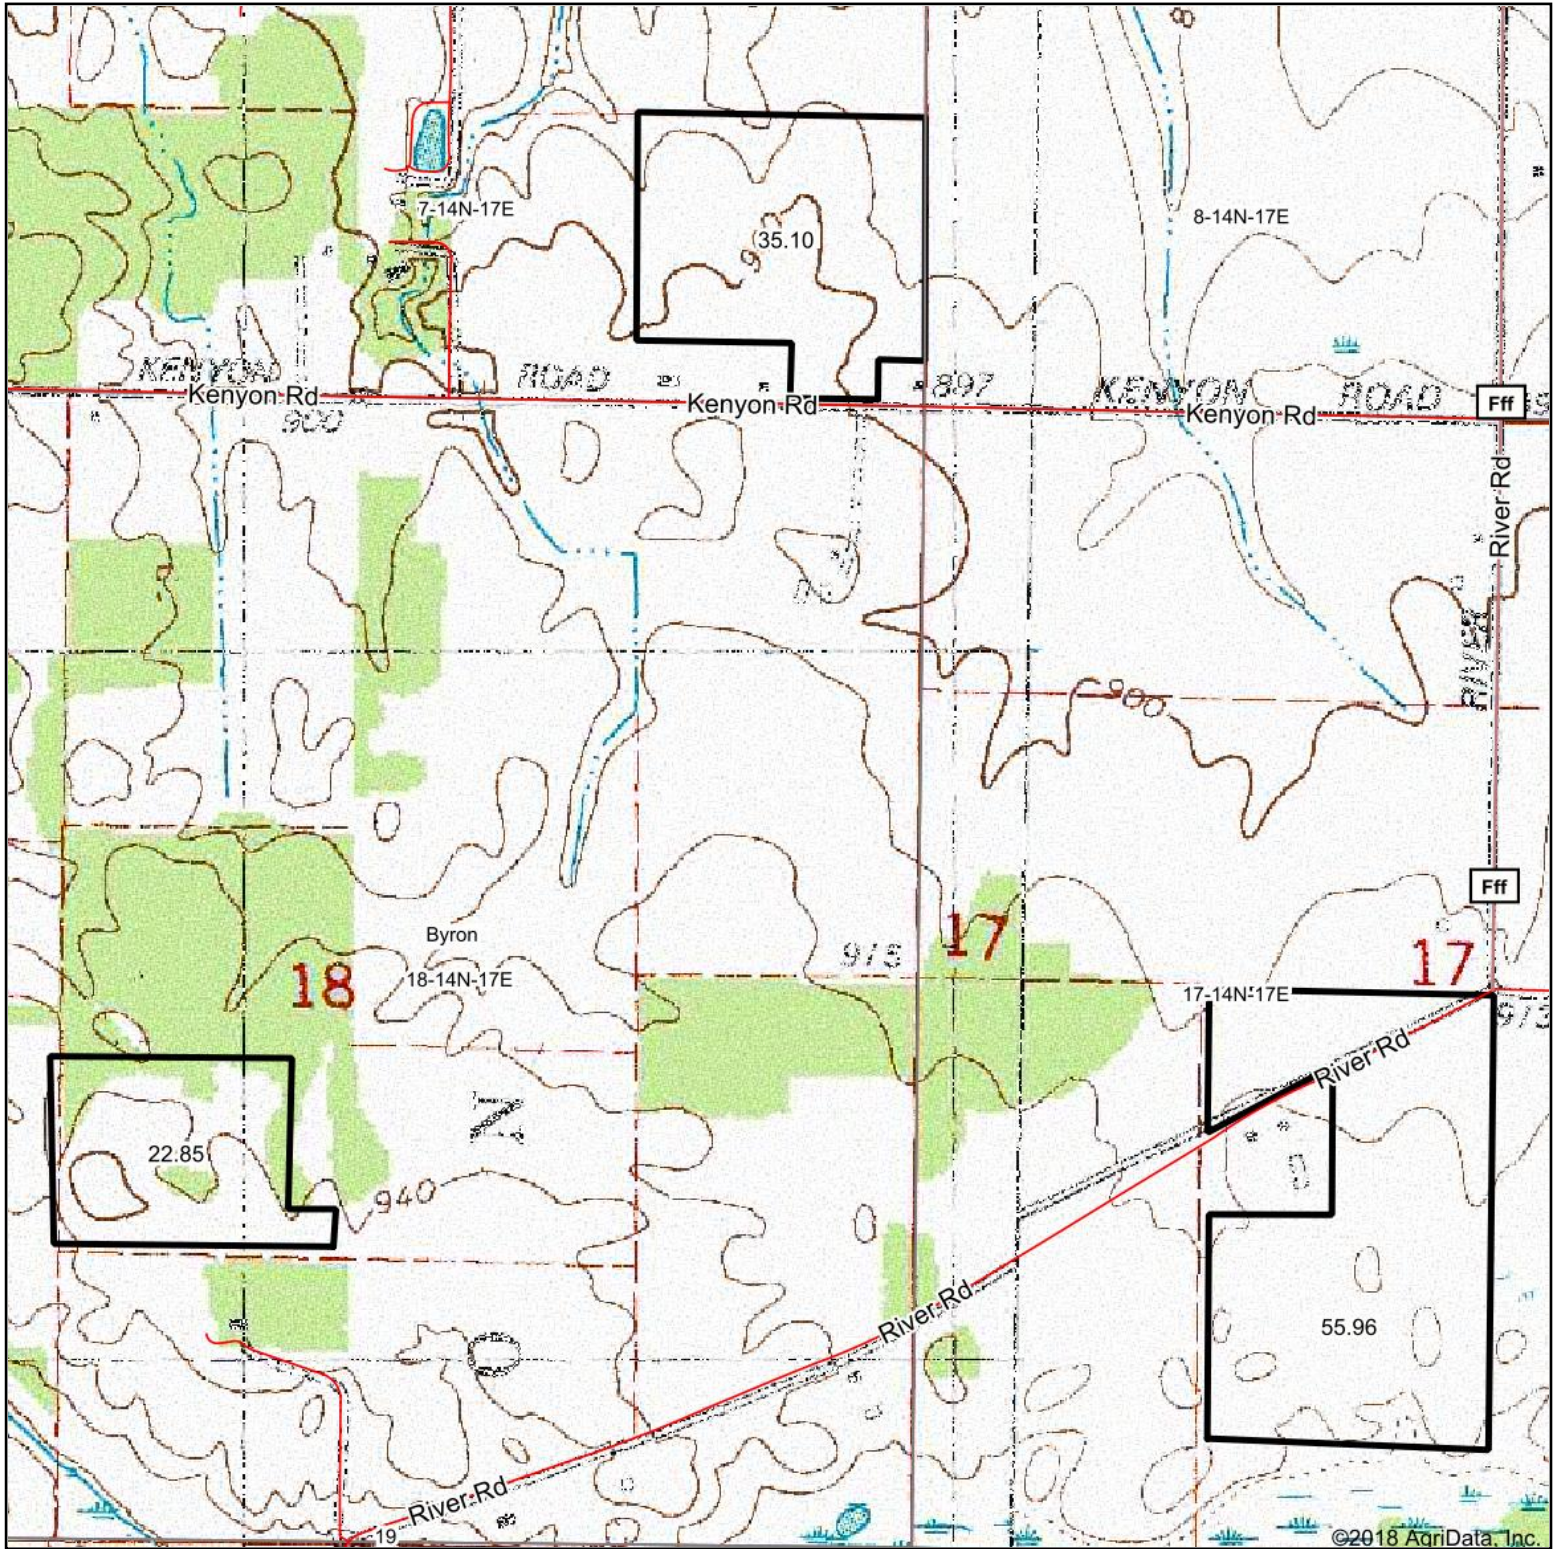

# Topography Map

©2018 AgriData, Inc.

map center: 43° 41' 7.6, -88° 30' 16

0ft 1020ft 2041ft

**18-14N-17E**  
**Fond Du Lac County**  
**Wisconsin**

8/20/2018