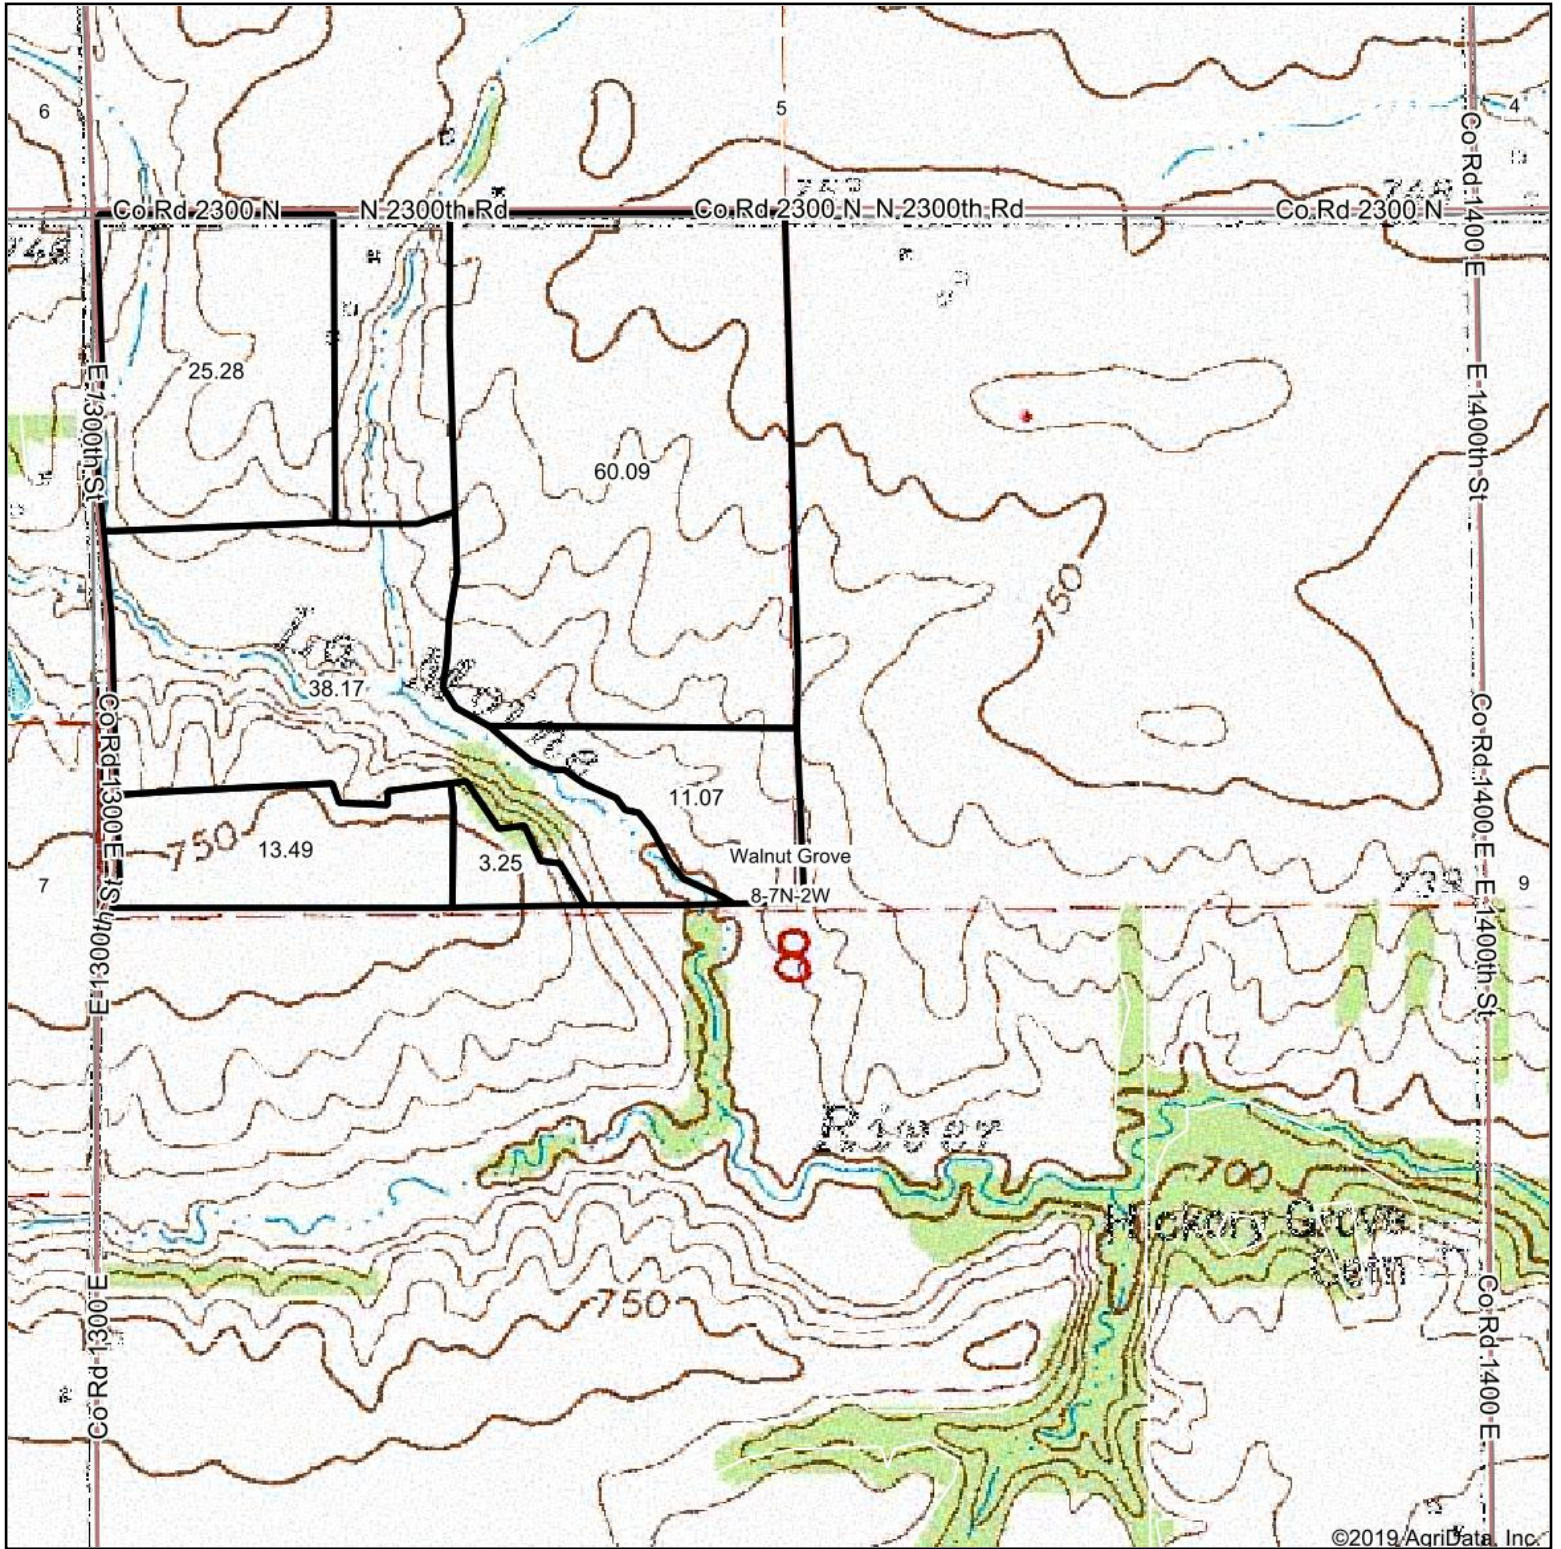

Topography Map

©2019, AgriData, Inc.

map center: 40° 36' 37.63, -90° 38' 47.06

Maps Provided By:

© AgriData, Inc. 2019

www.AgrIDataInc.com

8-7N-2W
McDonough County
Illinois

2/19/2019