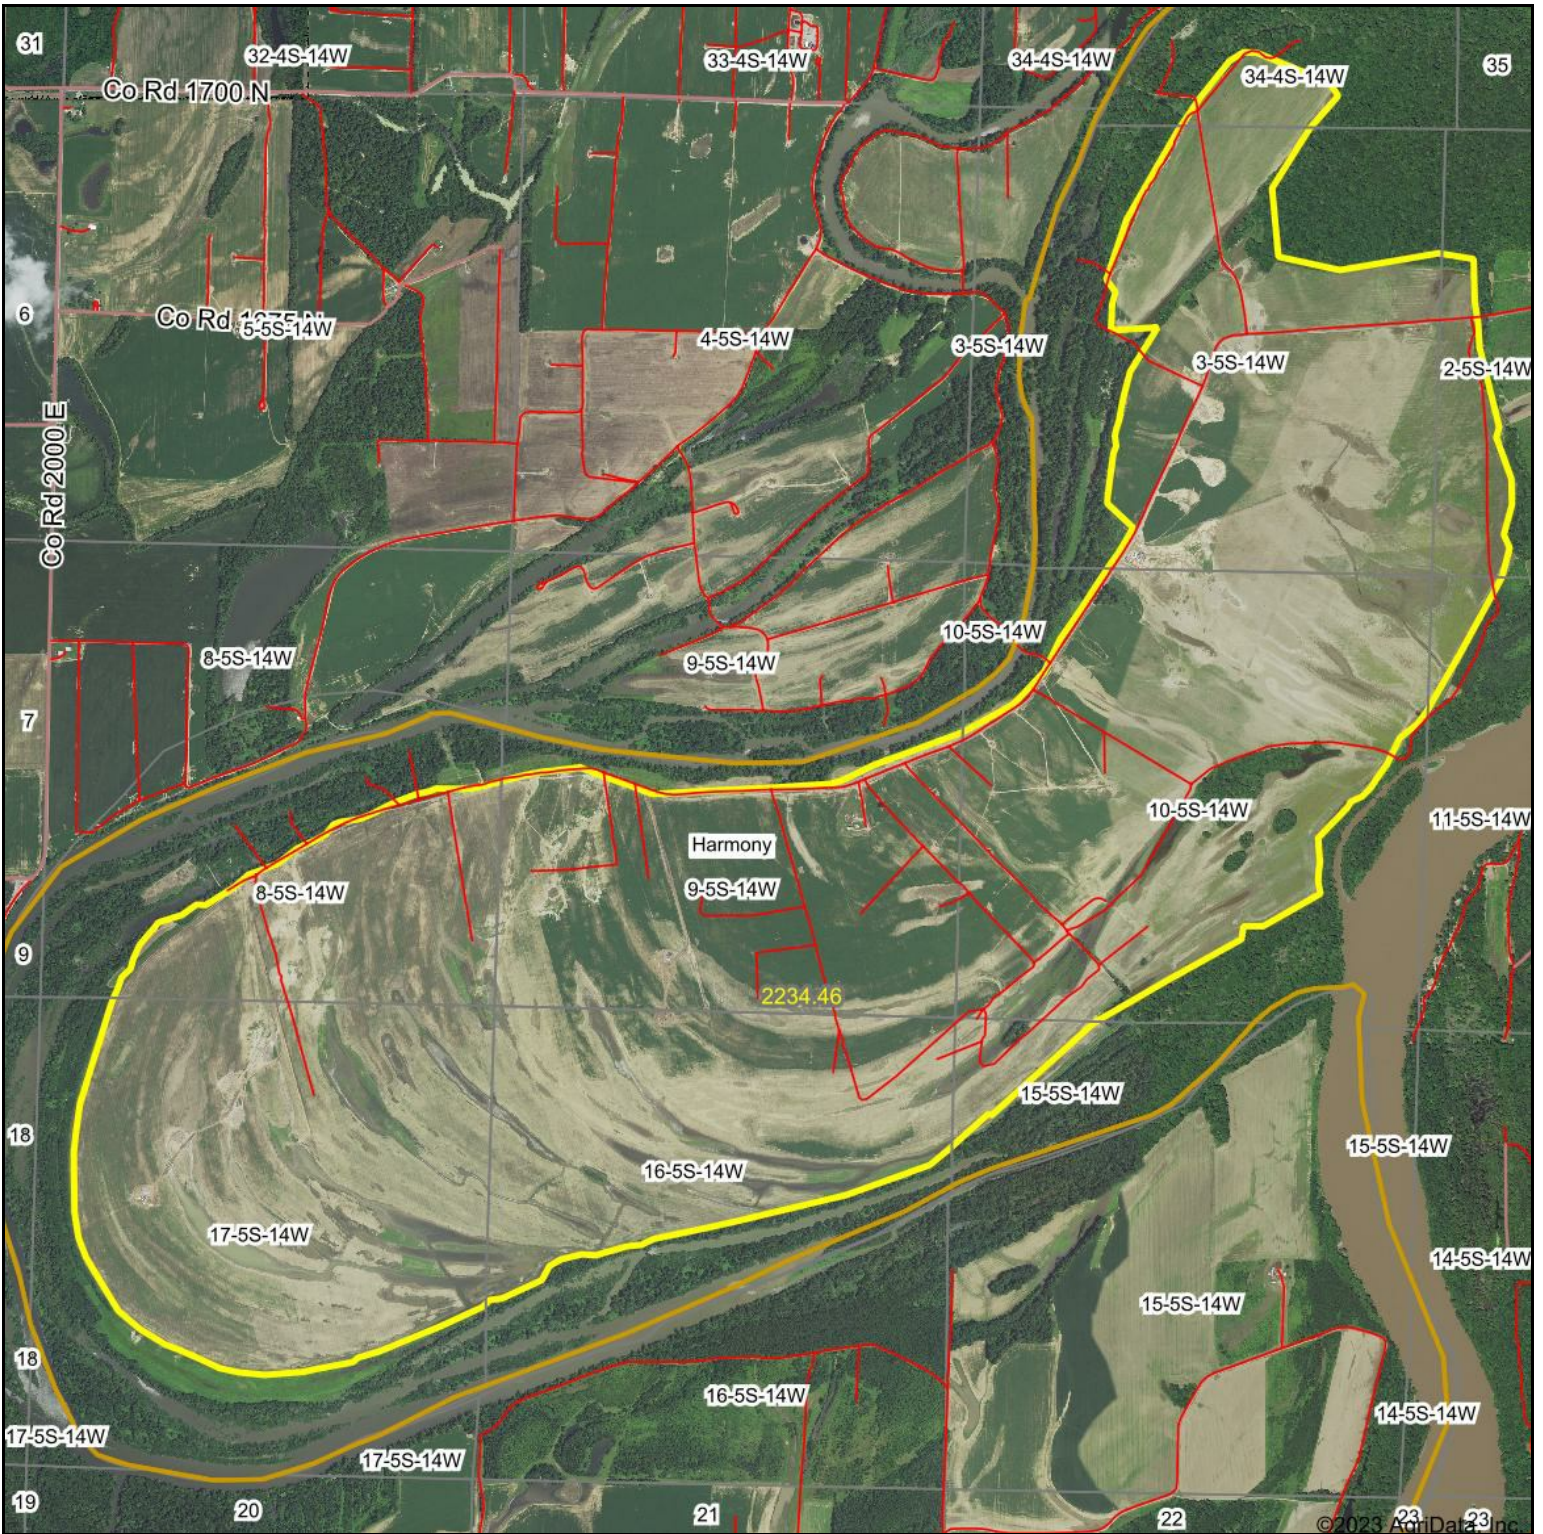

# Ribeyre Island Map

Map Center: 38° 6' 24.78, -87° 59' 4.29

**9-5S-14W**  
**Posey County**  
**Indiana**