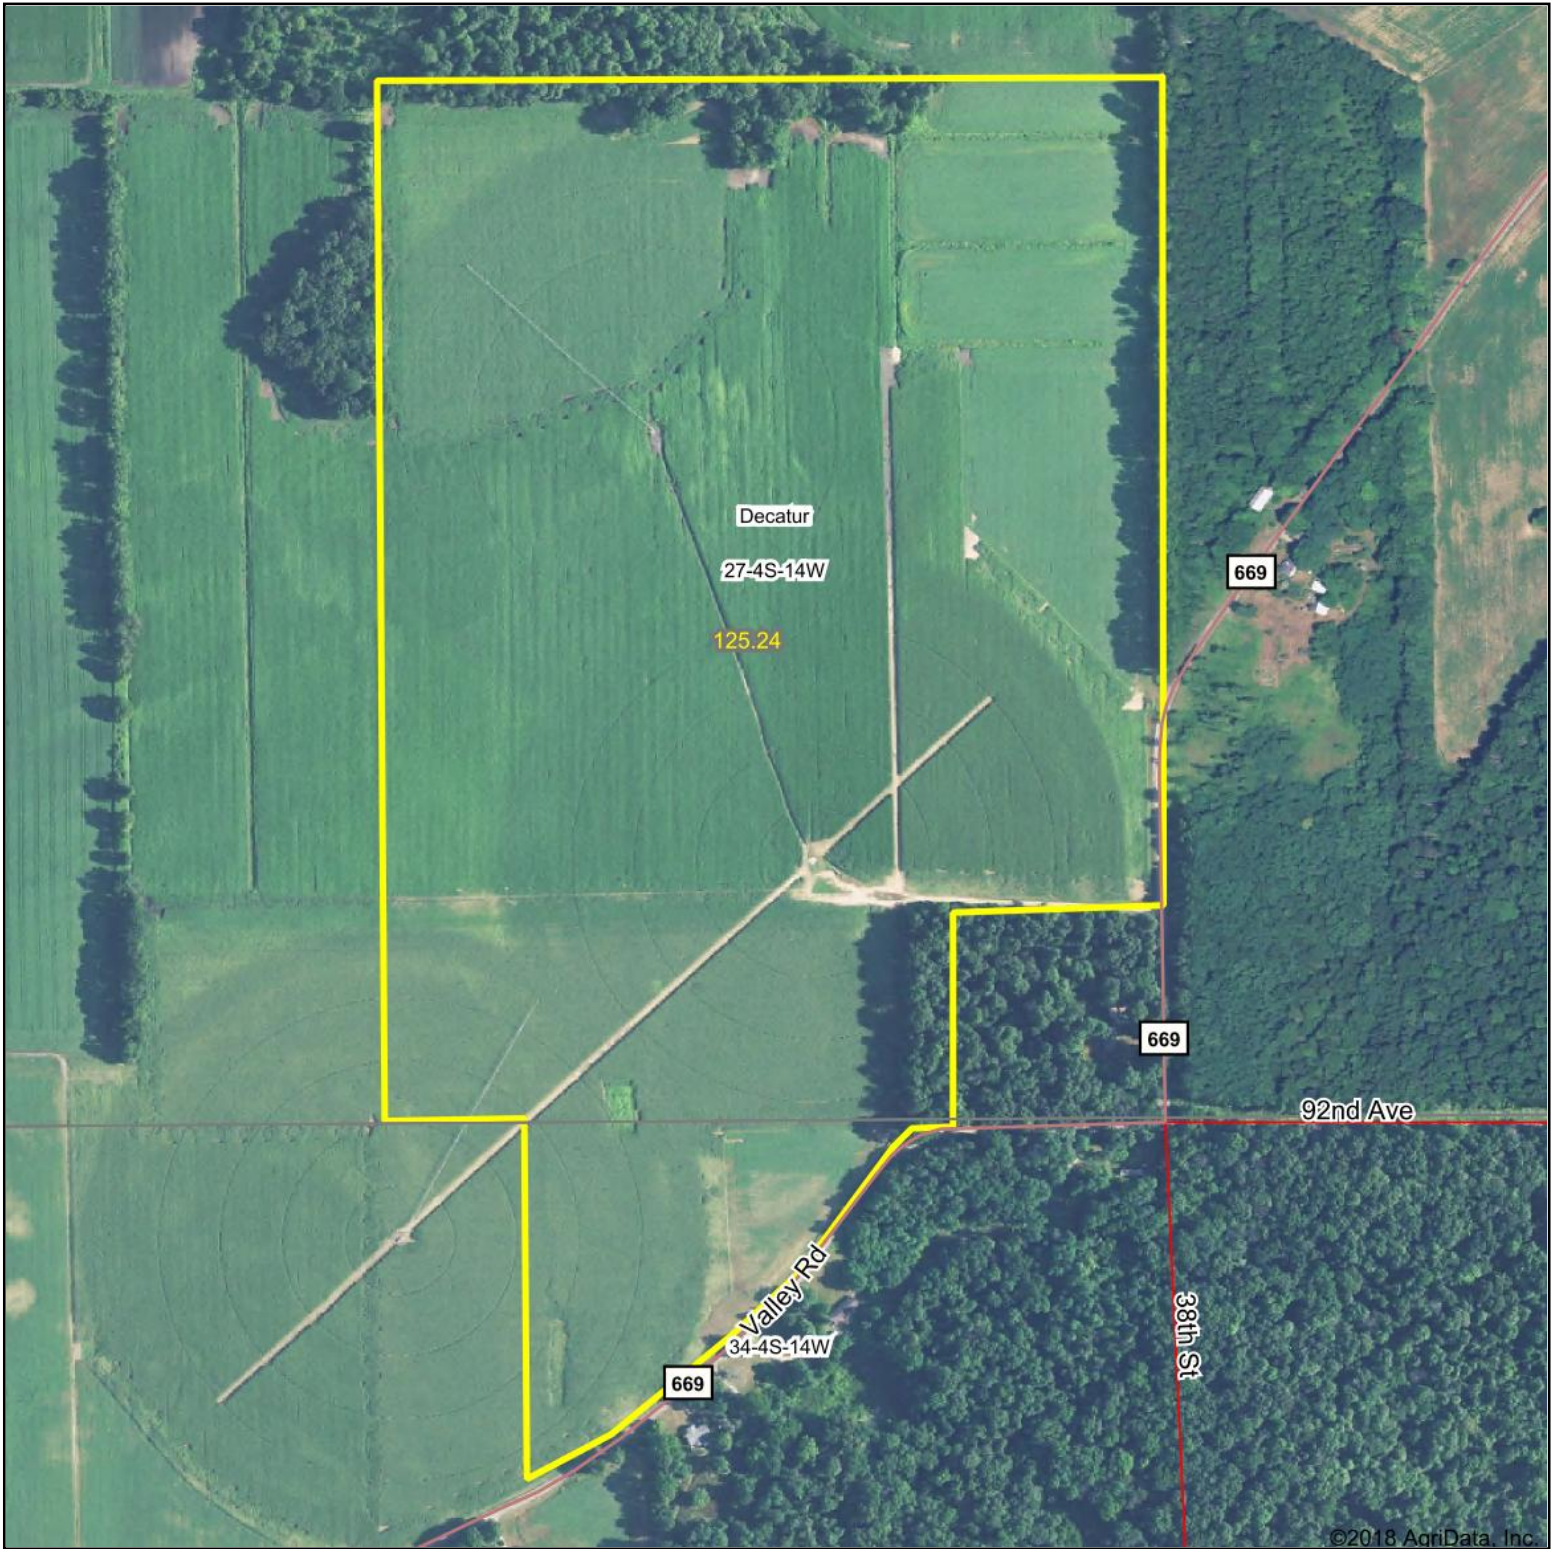

# Aerial Map

©2018 AgriData, Inc.

map center: 42° 5' 11.33, -85° 55' 28.84

**27-4S-14W**  
**Van Buren County**  
**Michigan**

12/11/2018