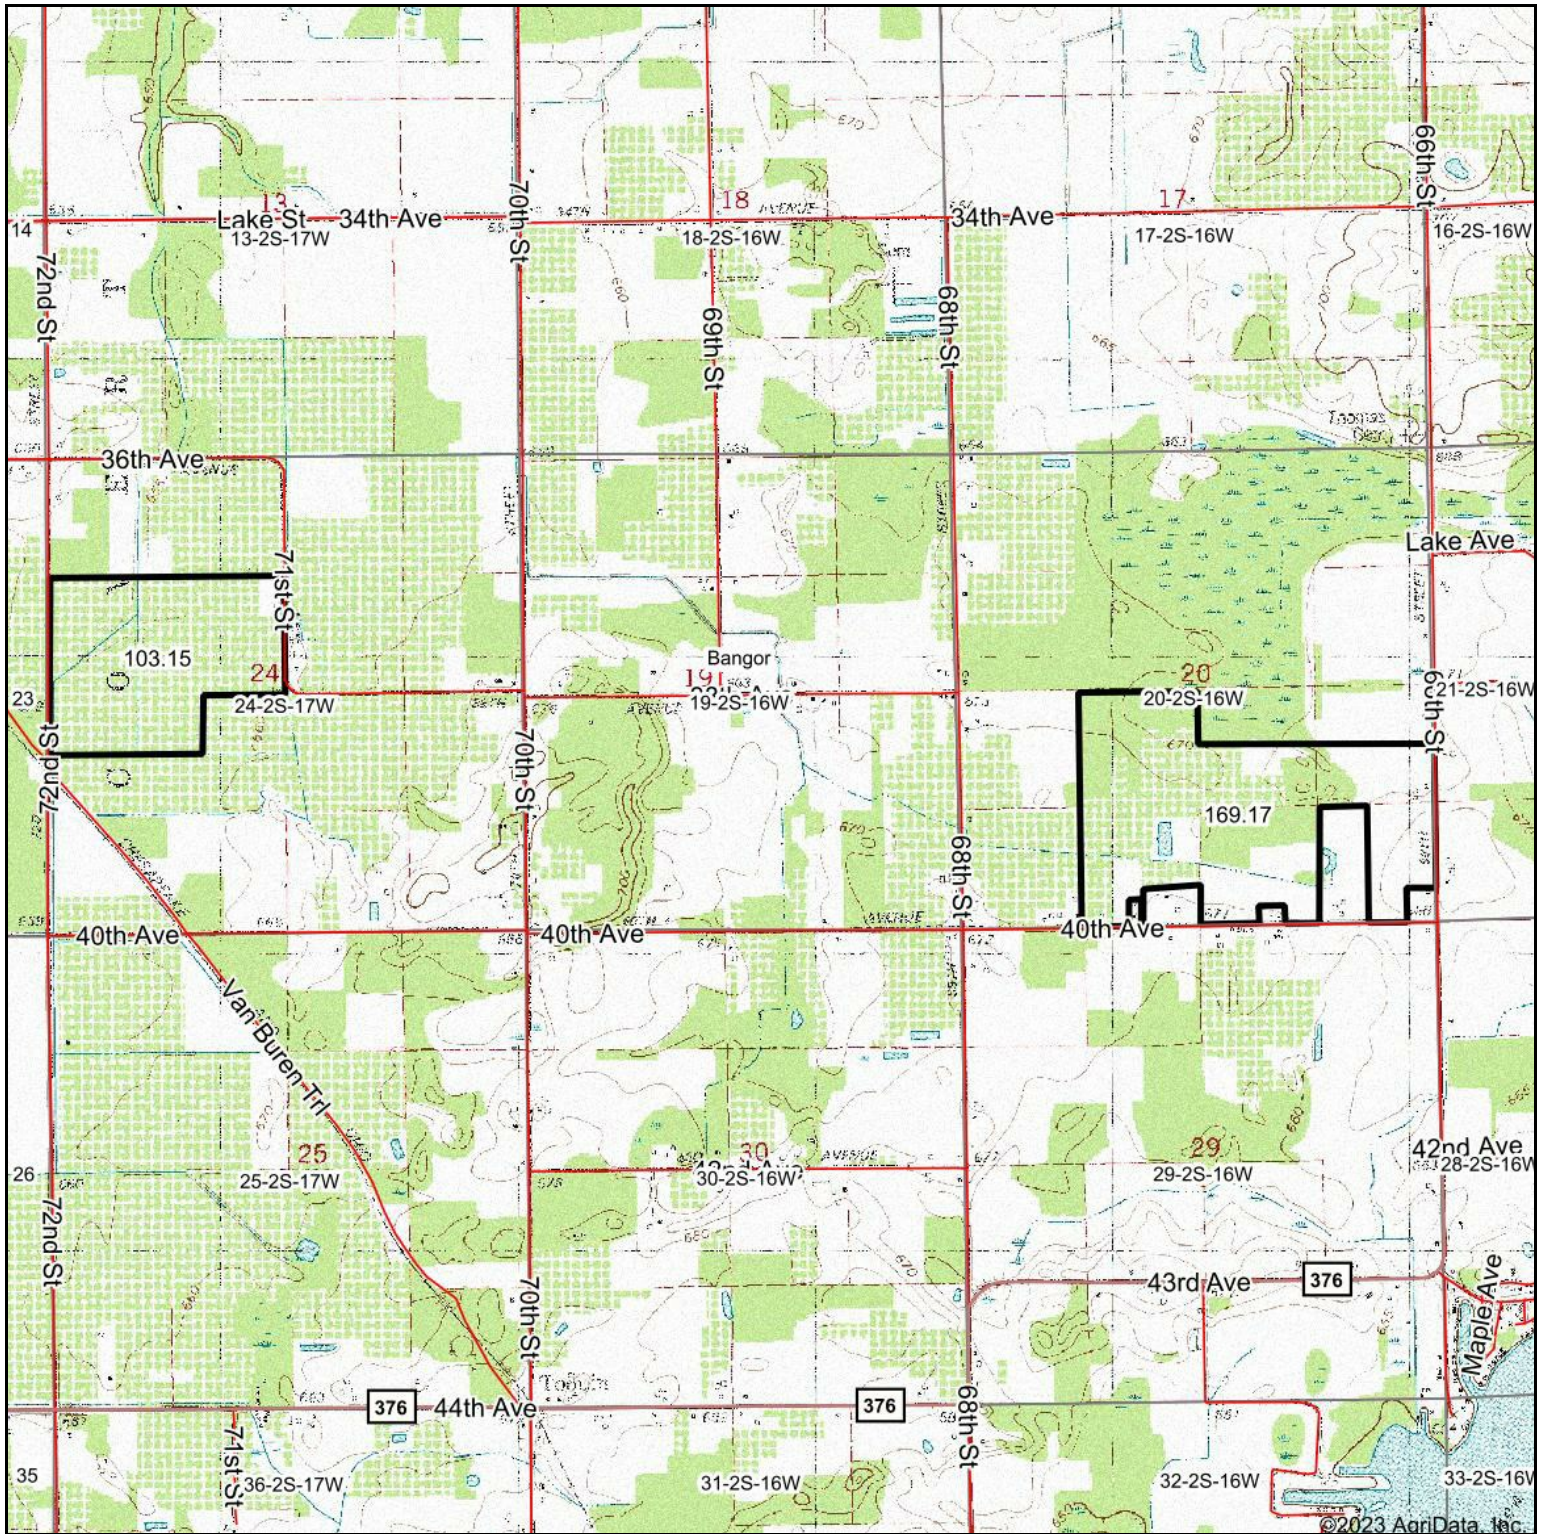

Topography Map

Map Center: 42° 16' 37.38, -86° 12' 48.78

Maps Provided By:

© AgriData, Inc. 2023 www.AgriDataInc.com

19-2S-16W
Van Buren County
Michigan

12/1/2023