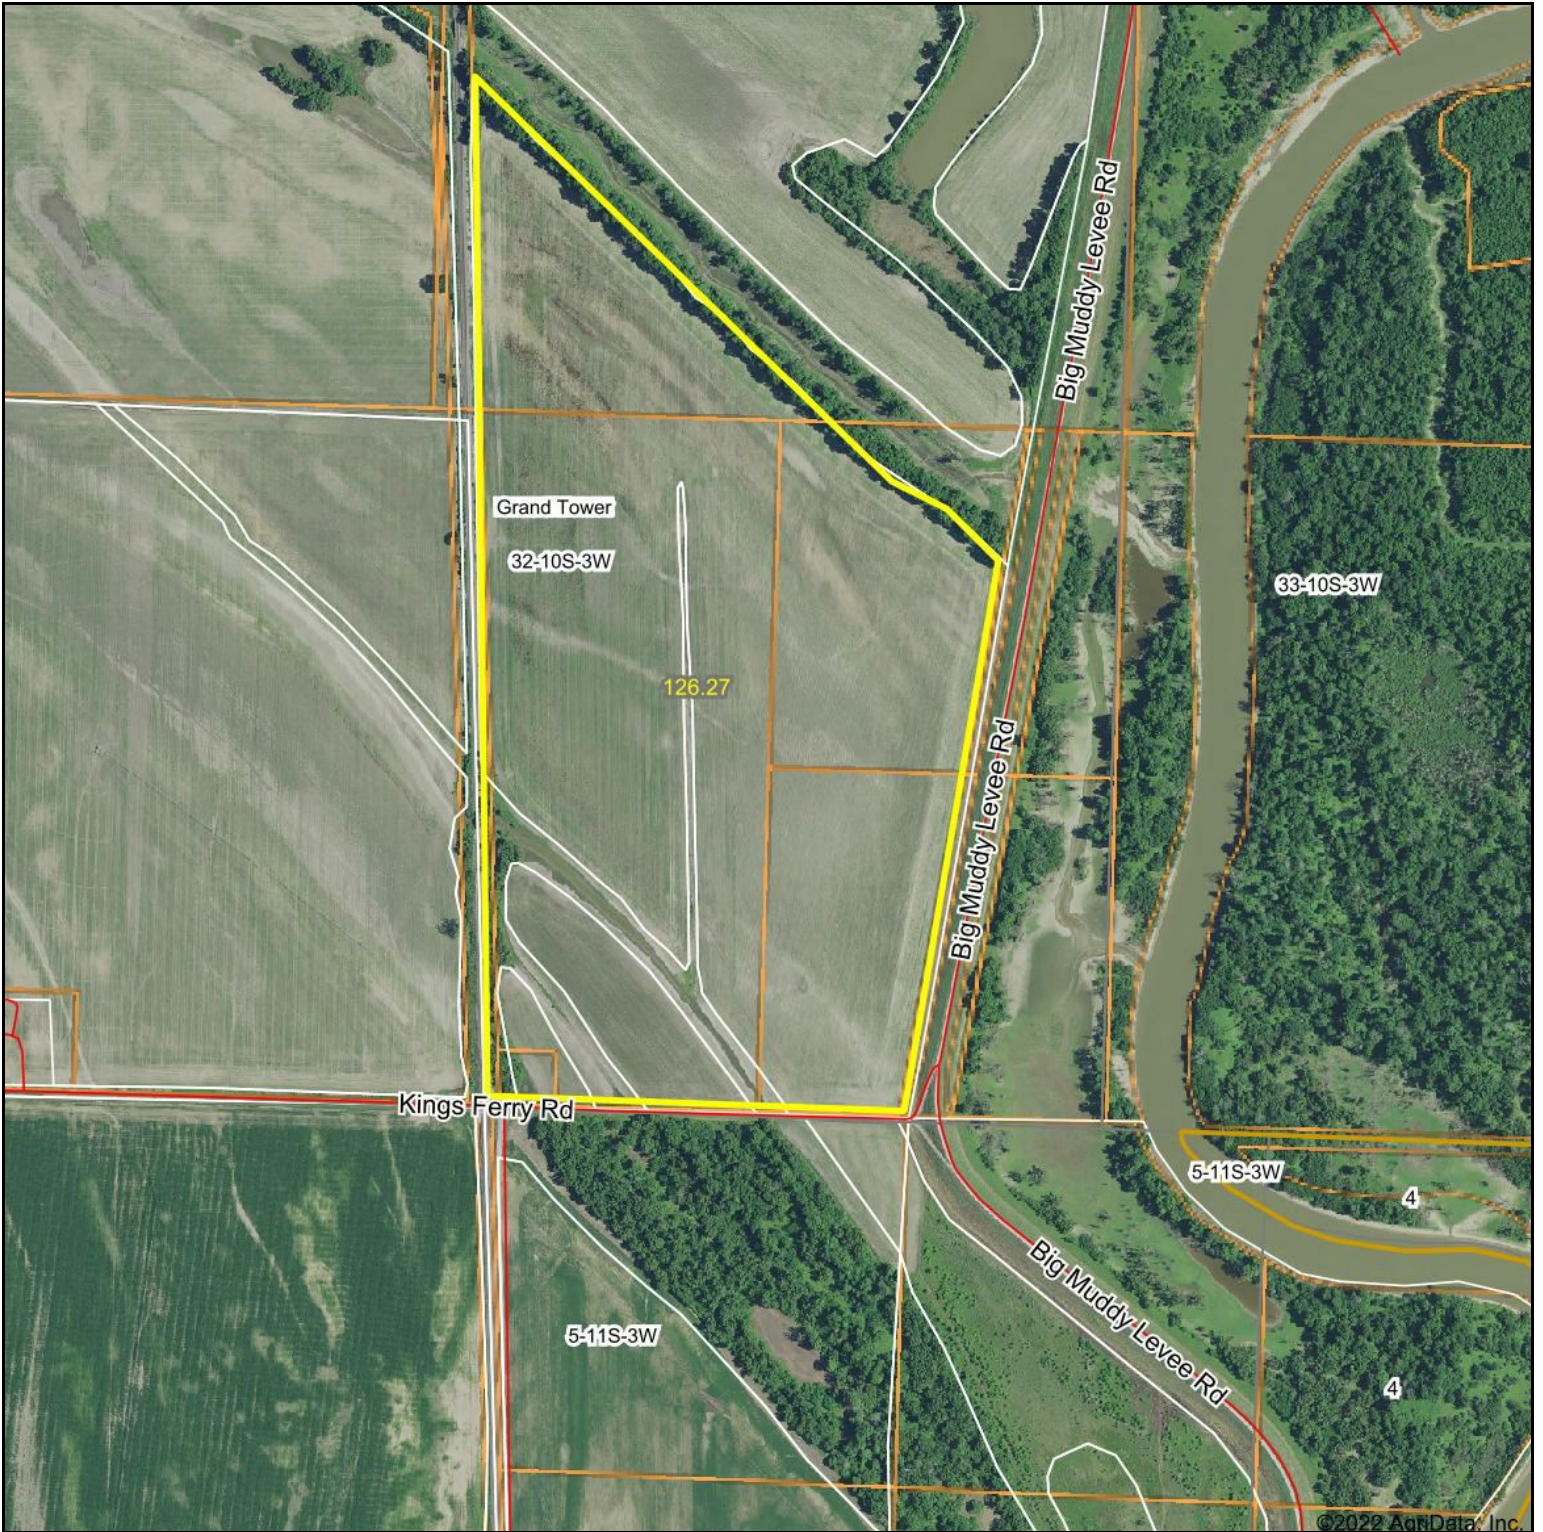

Aerial Map

Map Center: 37° 36' 13.71, -89° 27' 31.67

0ft 838ft 1676ft

Maps Provided By:

© AgriData, Inc. 2021 www.AgriDataInc.com

32-10S-3W
Jackson County
Illinois

11/1/2022