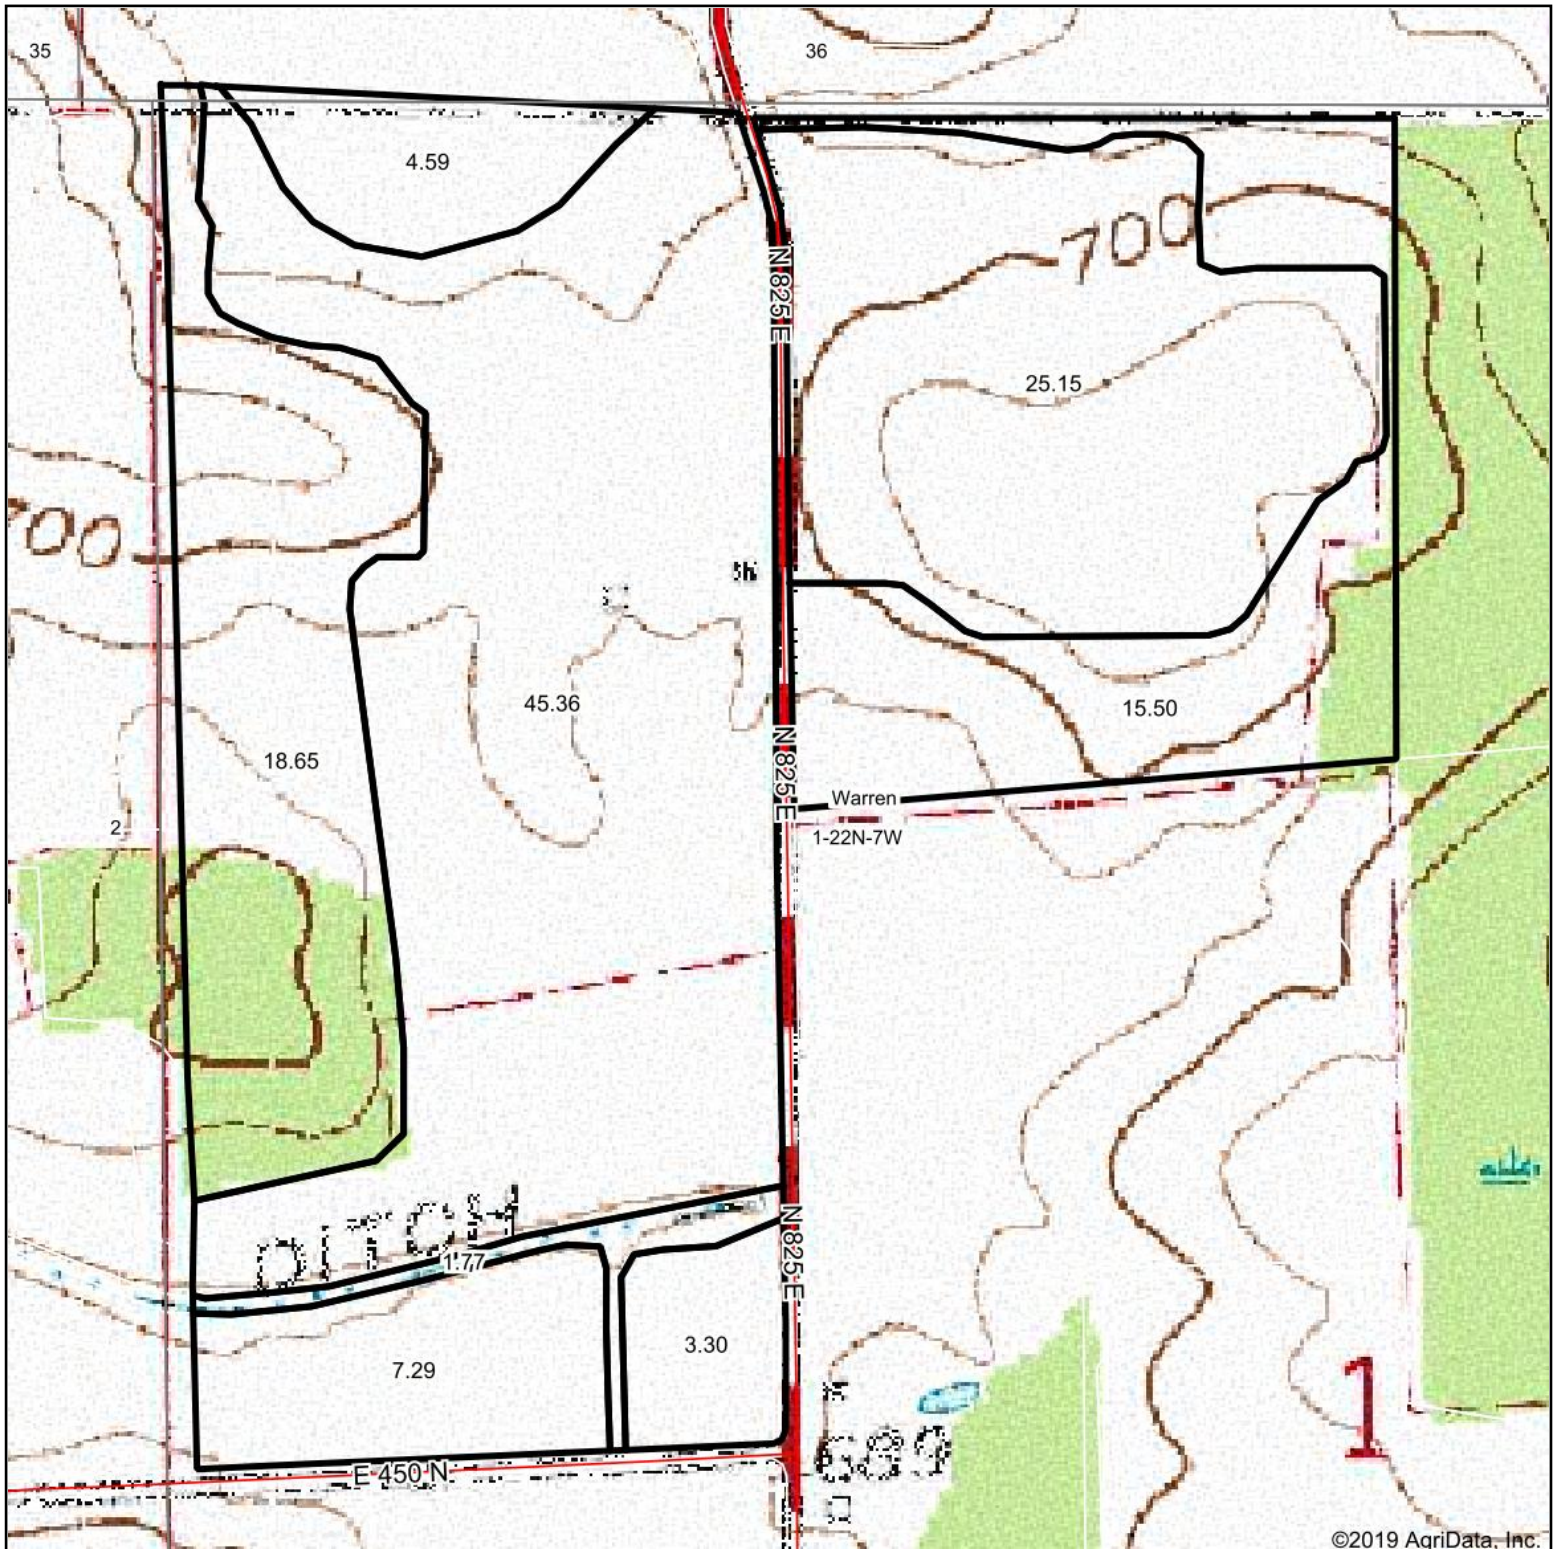

Topography Map

©2019 AgriData, Inc.

map center: 40° 23' 5.17, -87° 9' 46.34

Maps Provided By:

© AgriData, Inc. 2019

www.AgrIDataInc.com

1-22N-7W
Warren County
Indiana

2/26/2019