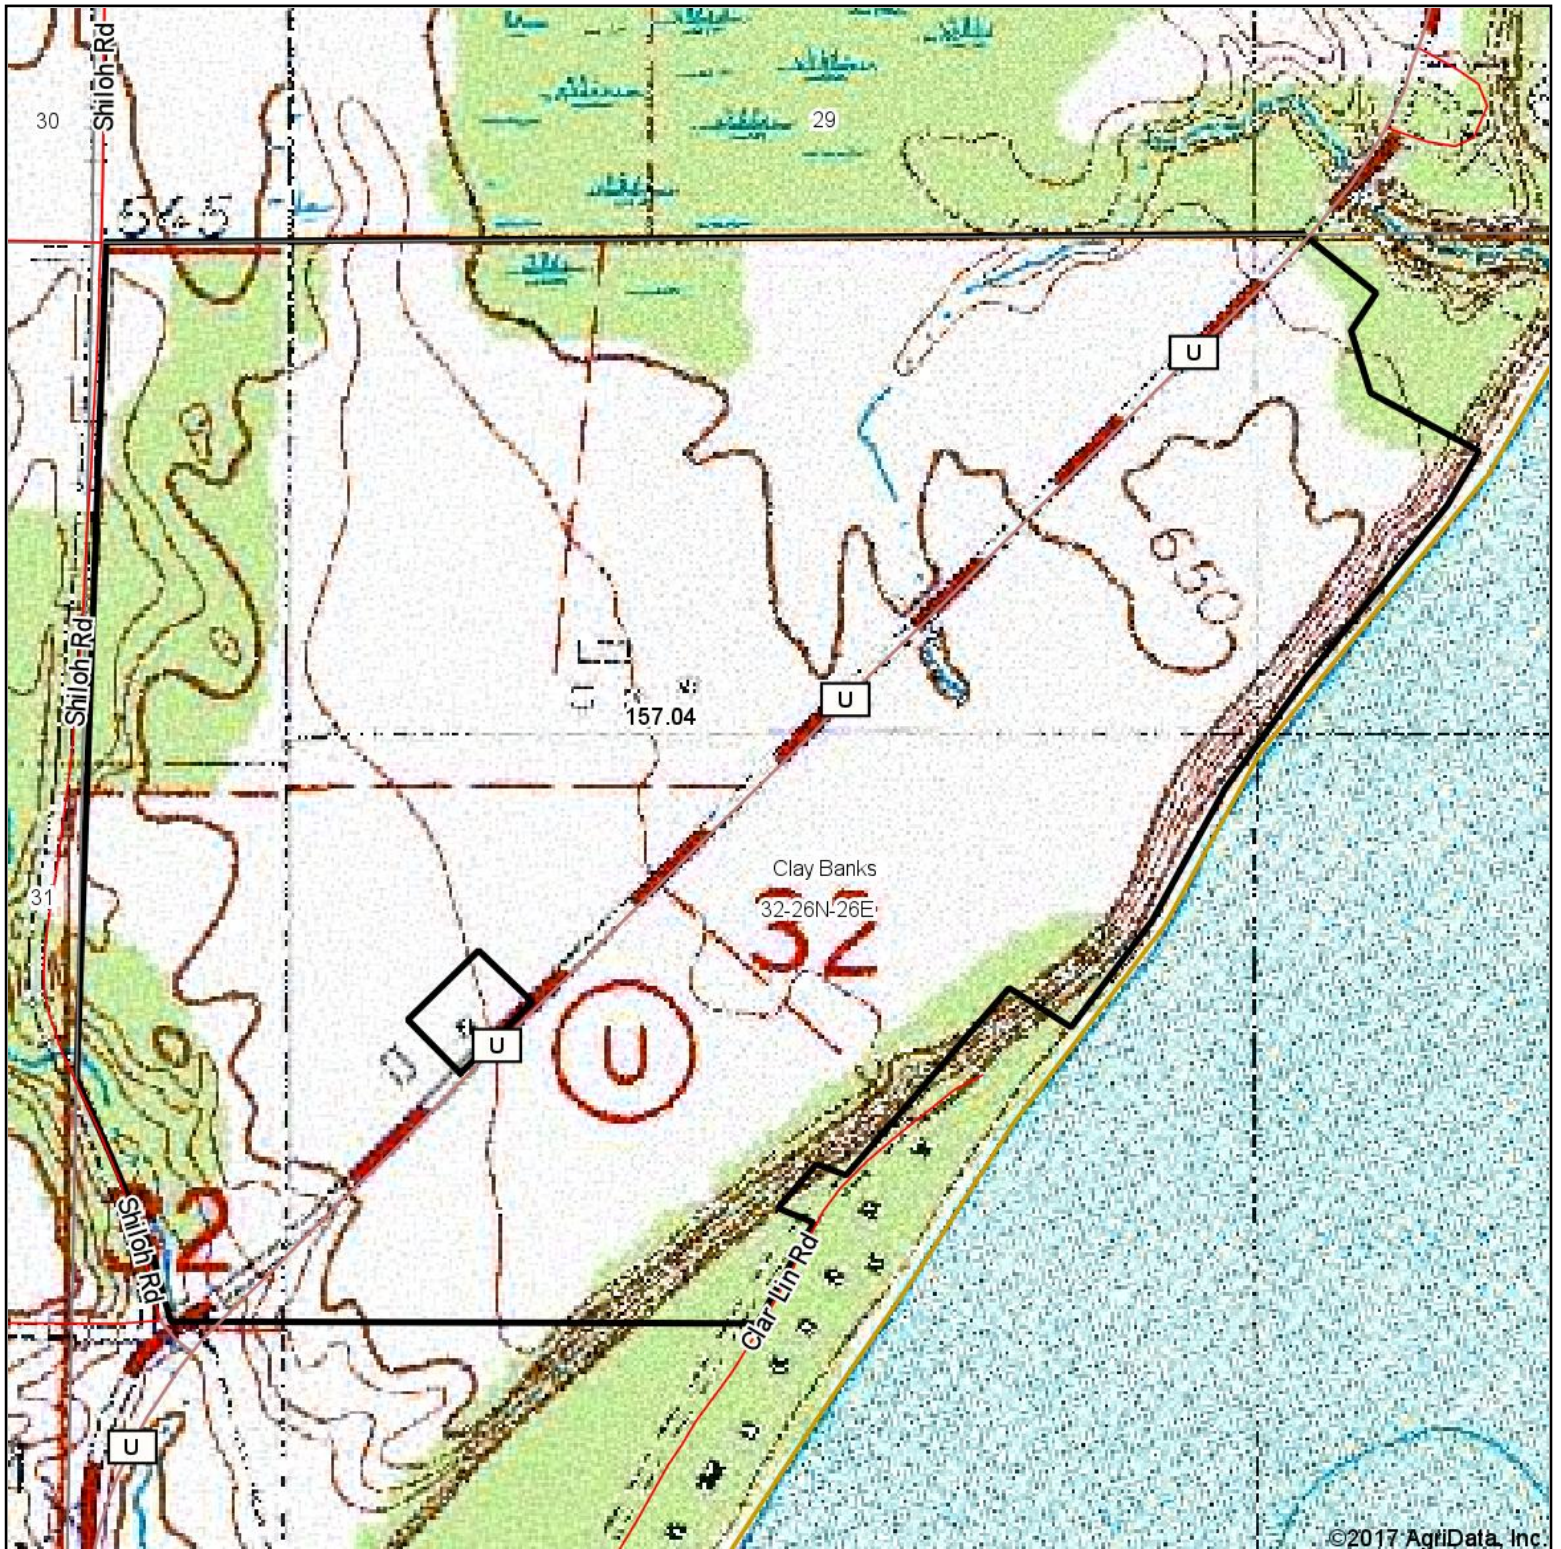

Topography Map

map center: 44° 41' 11.2, -87° 22' 13.7

Maps Provided By:

© AgriData, Inc. 2017

www.AgriDataInc.com

32-26N-26E
Door County
Wisconsin

7/24/2017