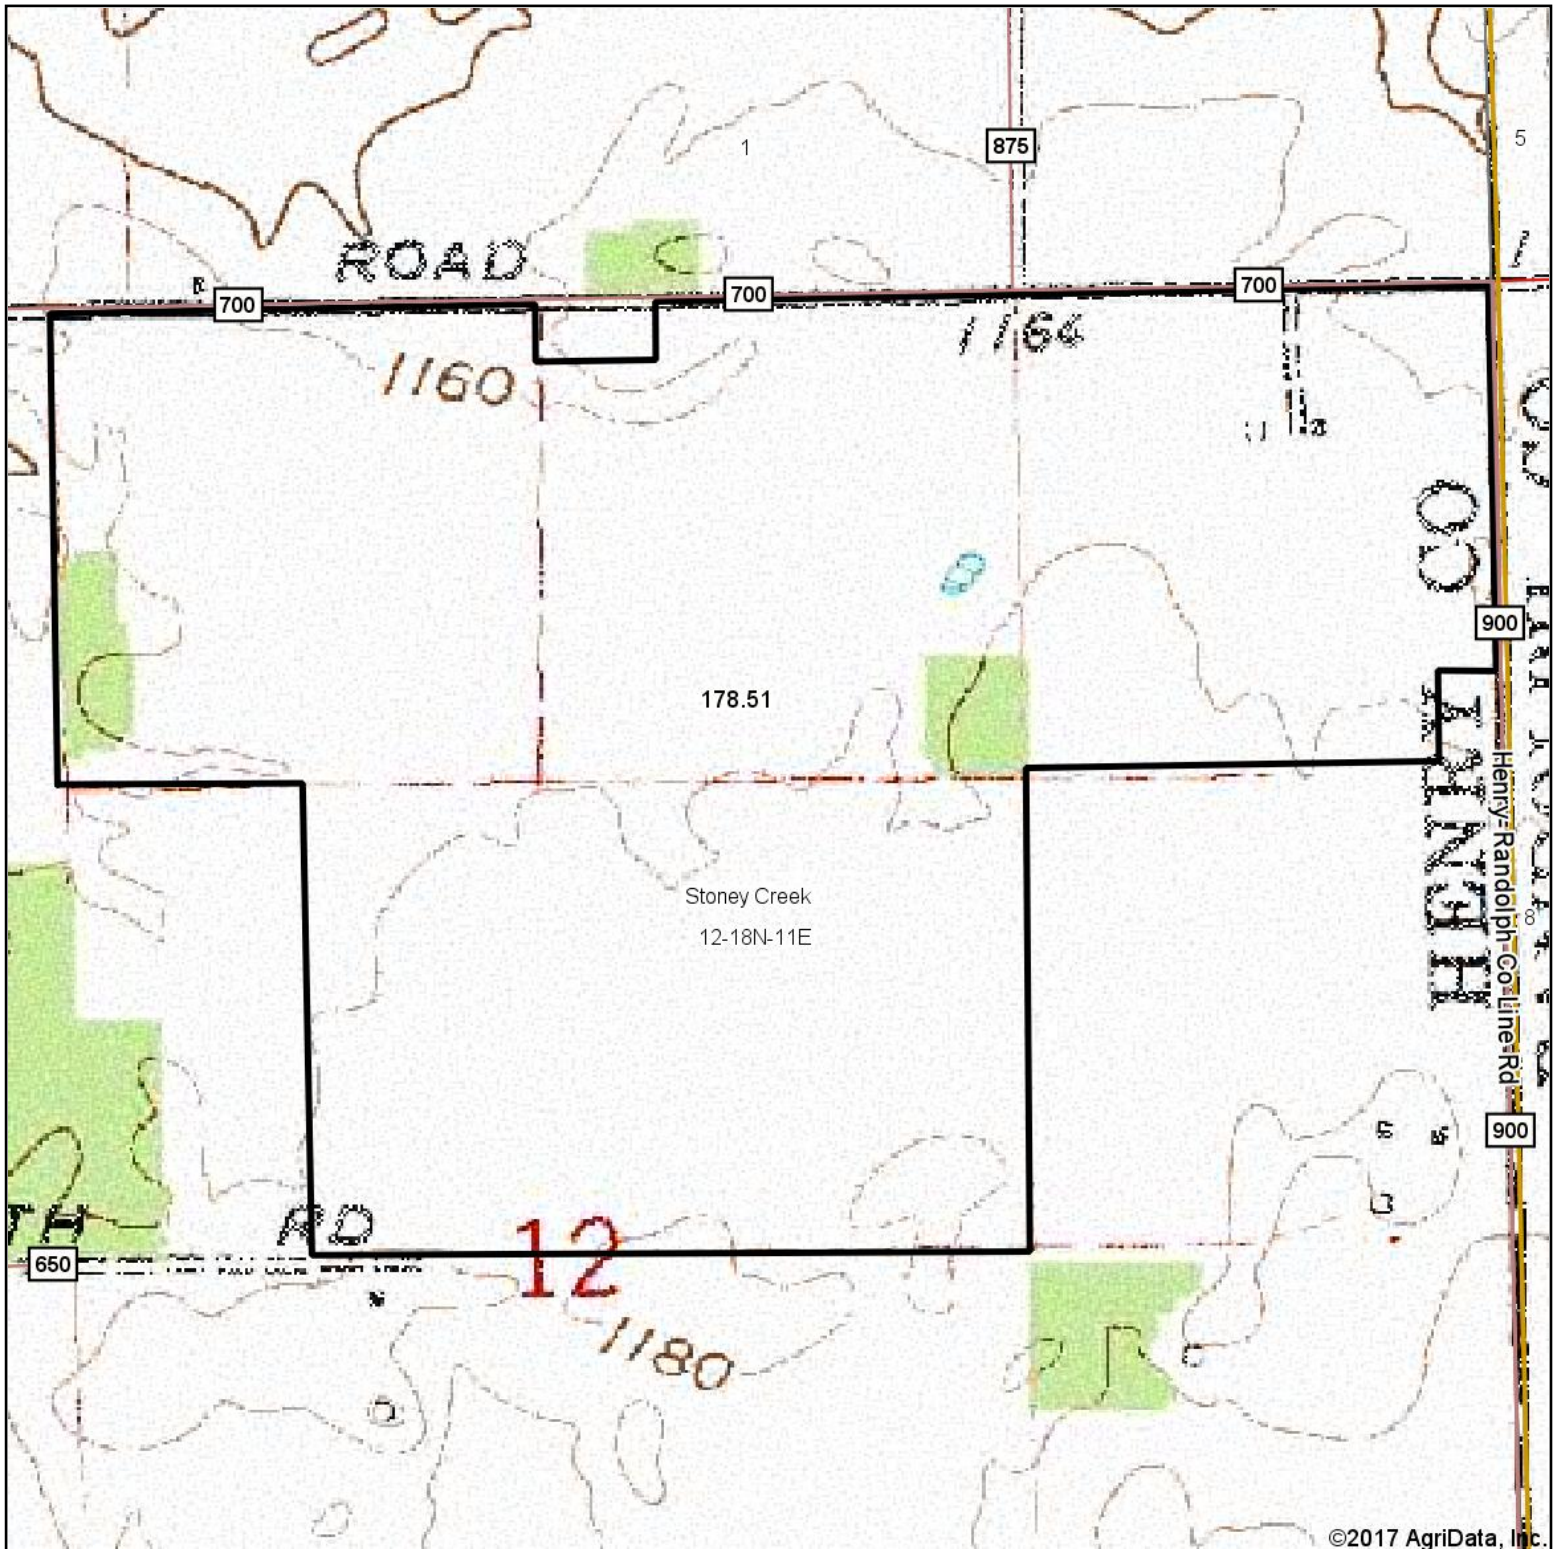

Topography Map

©2017 AgriData, Inc.

map center: 40° 1' 47.64, -85° 13' 14.69

Maps Provided By:

© AgriData, Inc. 2017

www.AgriDataInc.com

12-18N-11E
Henry County
Indiana

2/13/2017