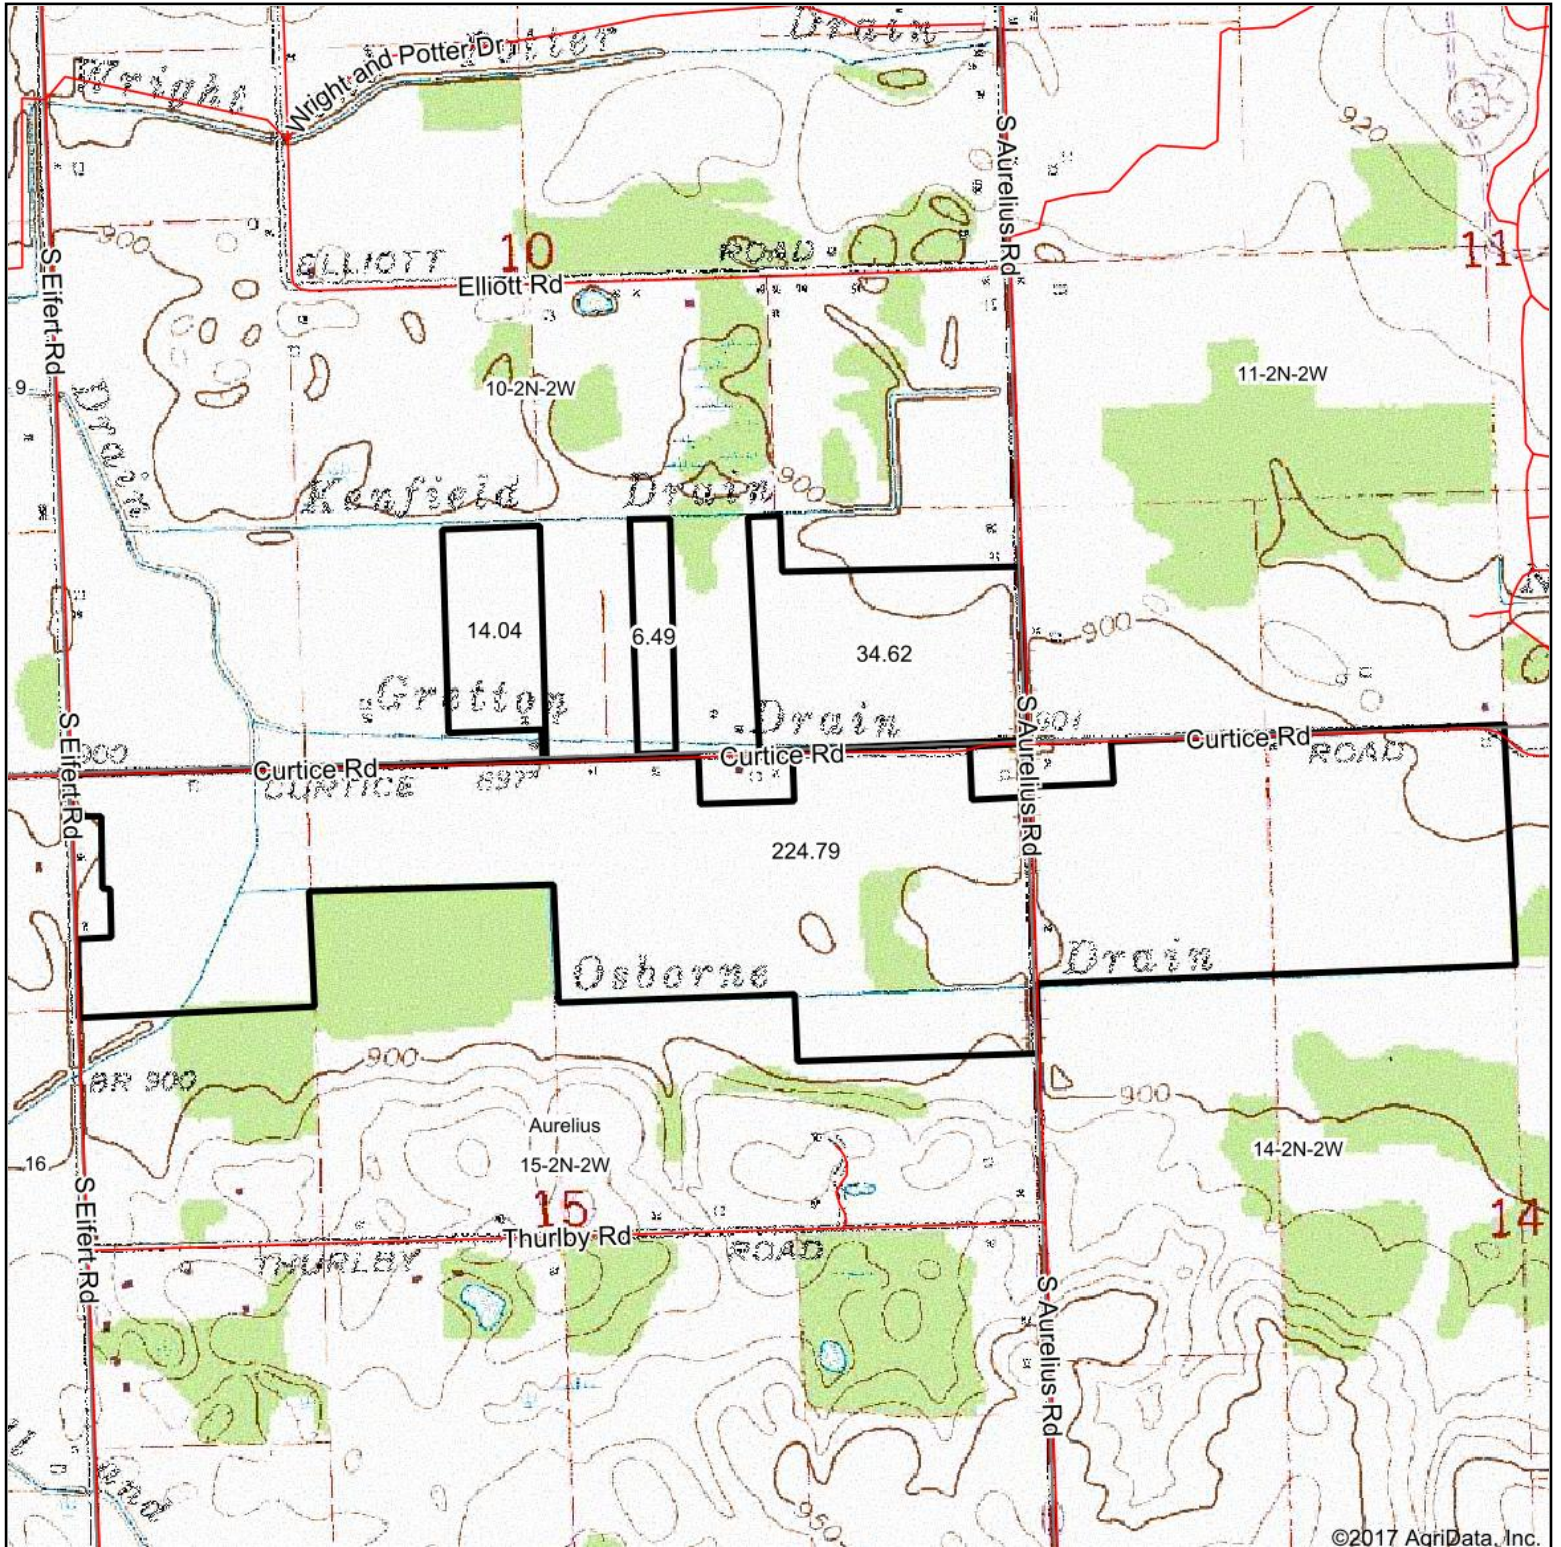

Topography Map

©2017 AgriData, Inc.

map center: 42° 34' 2.09, -84° 31' 40.62

0ft 1224ft 2448ft

Maps Provided By:

© AgriData, Inc. 2017

www.AgriDataInc.com

15-2N-2W
Ingham County
Michigan