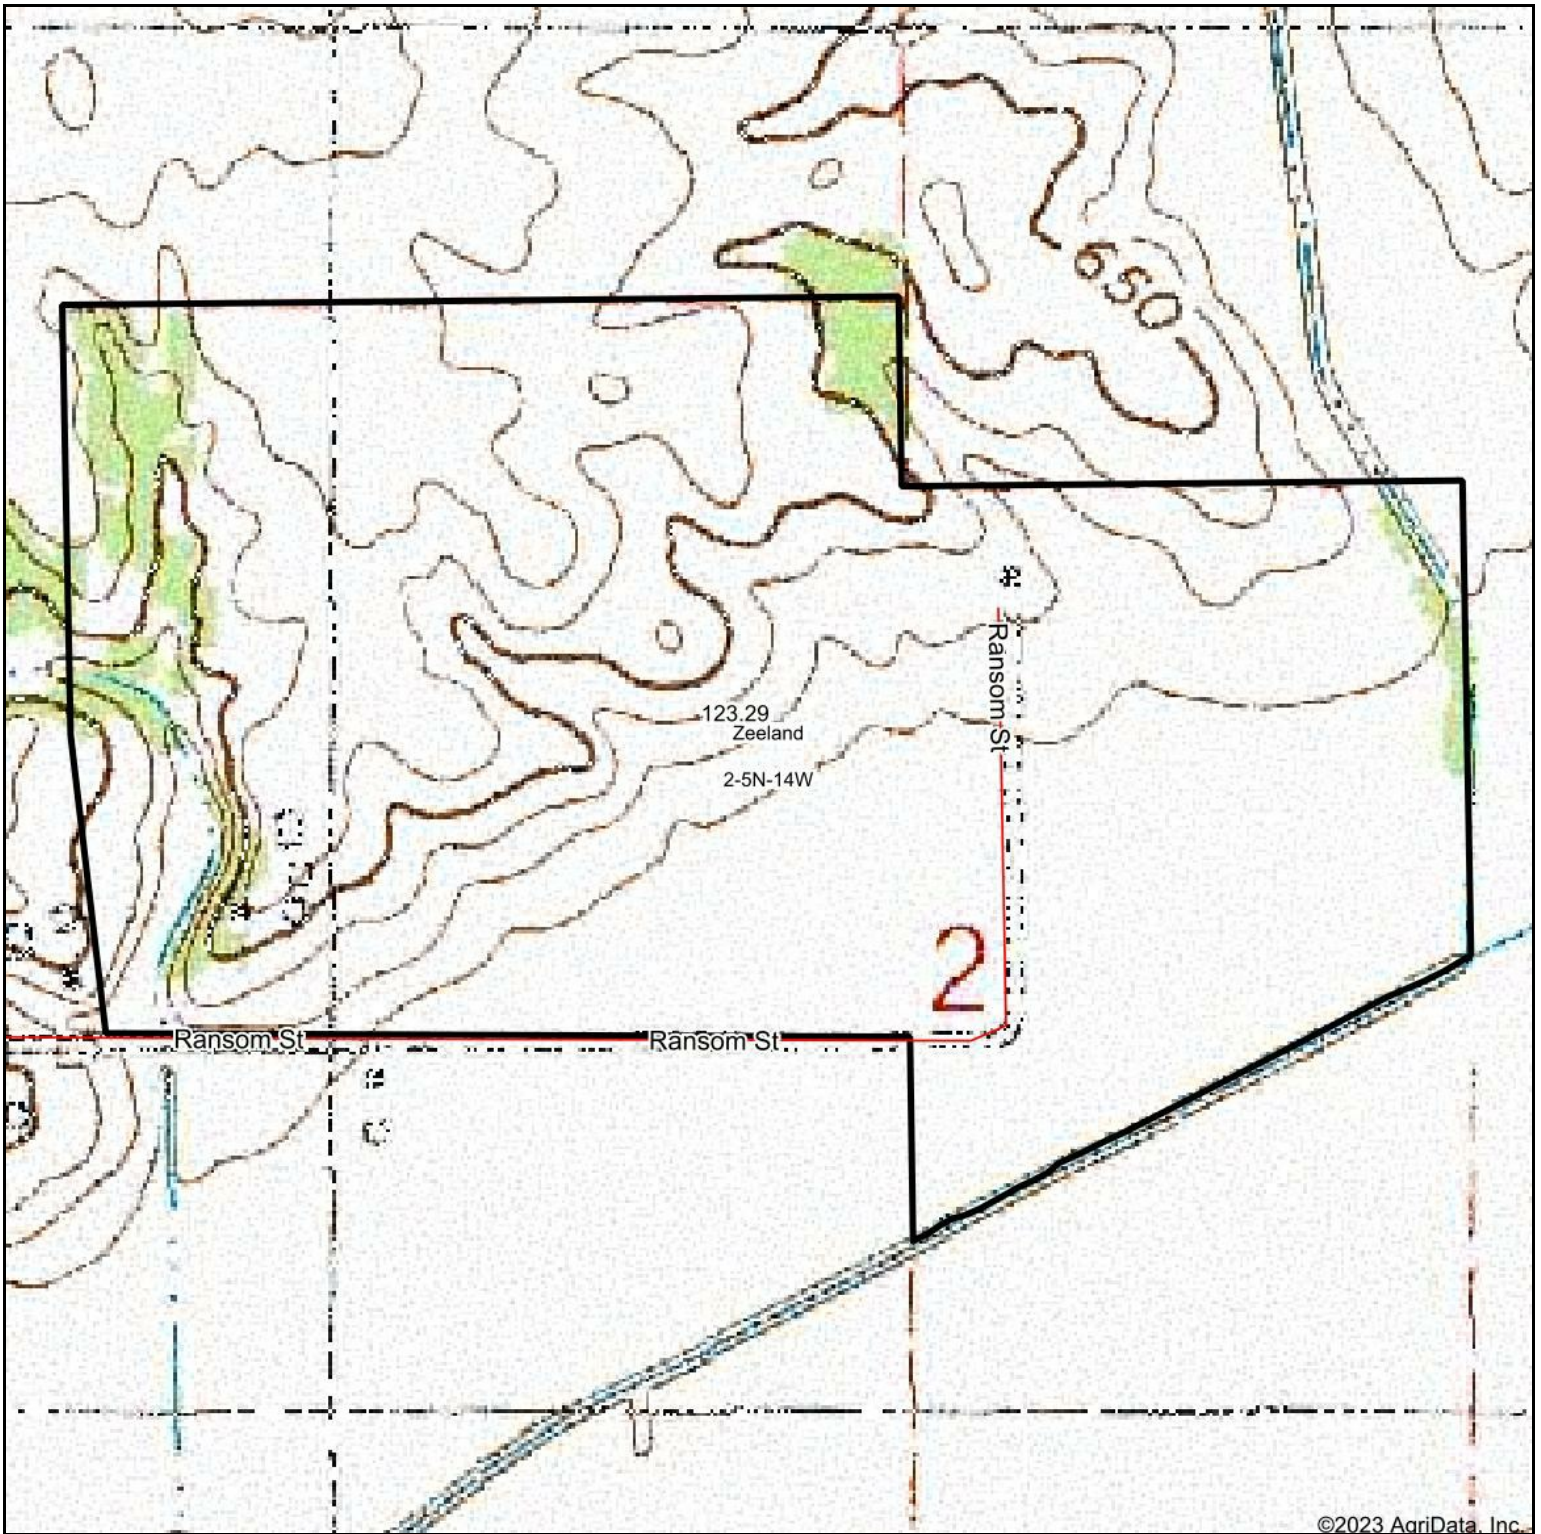

Topography Map

©2023 AgriData, Inc.

map center: 42° 50' 58.92, -85° 55' 53.16

Maps Provided By:

© AgriData, Inc. 2023 www.AgriDataInc.com

2-5N-14W
Ottawa County
Michigan

4/4/2023