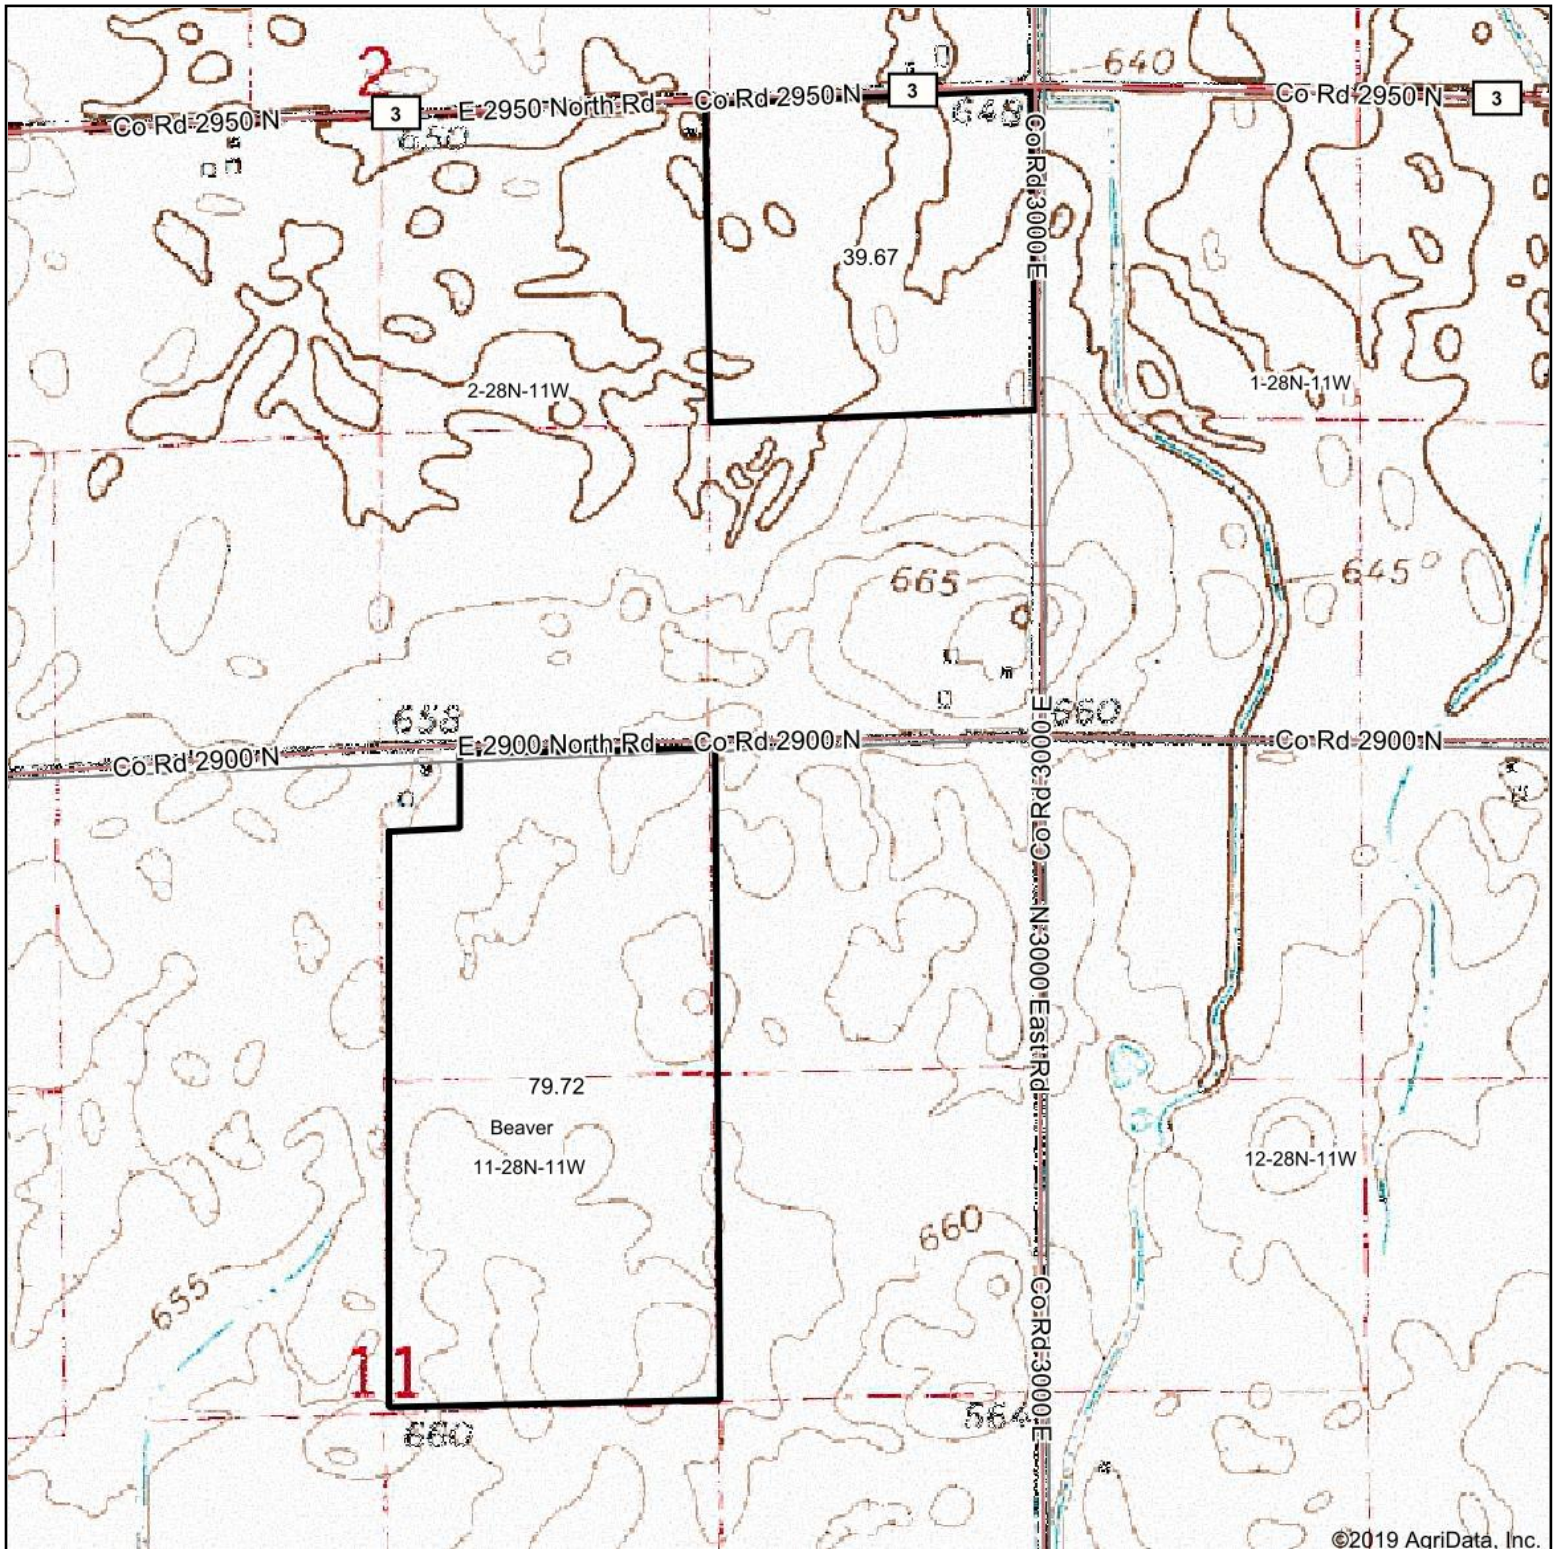

Topography Map

©2019 AgriData, Inc.

map center: 40° 56' 14.18, -87° 33' 51.38

11-28N-11W
Iroquois County
Illinois

7/19/2019