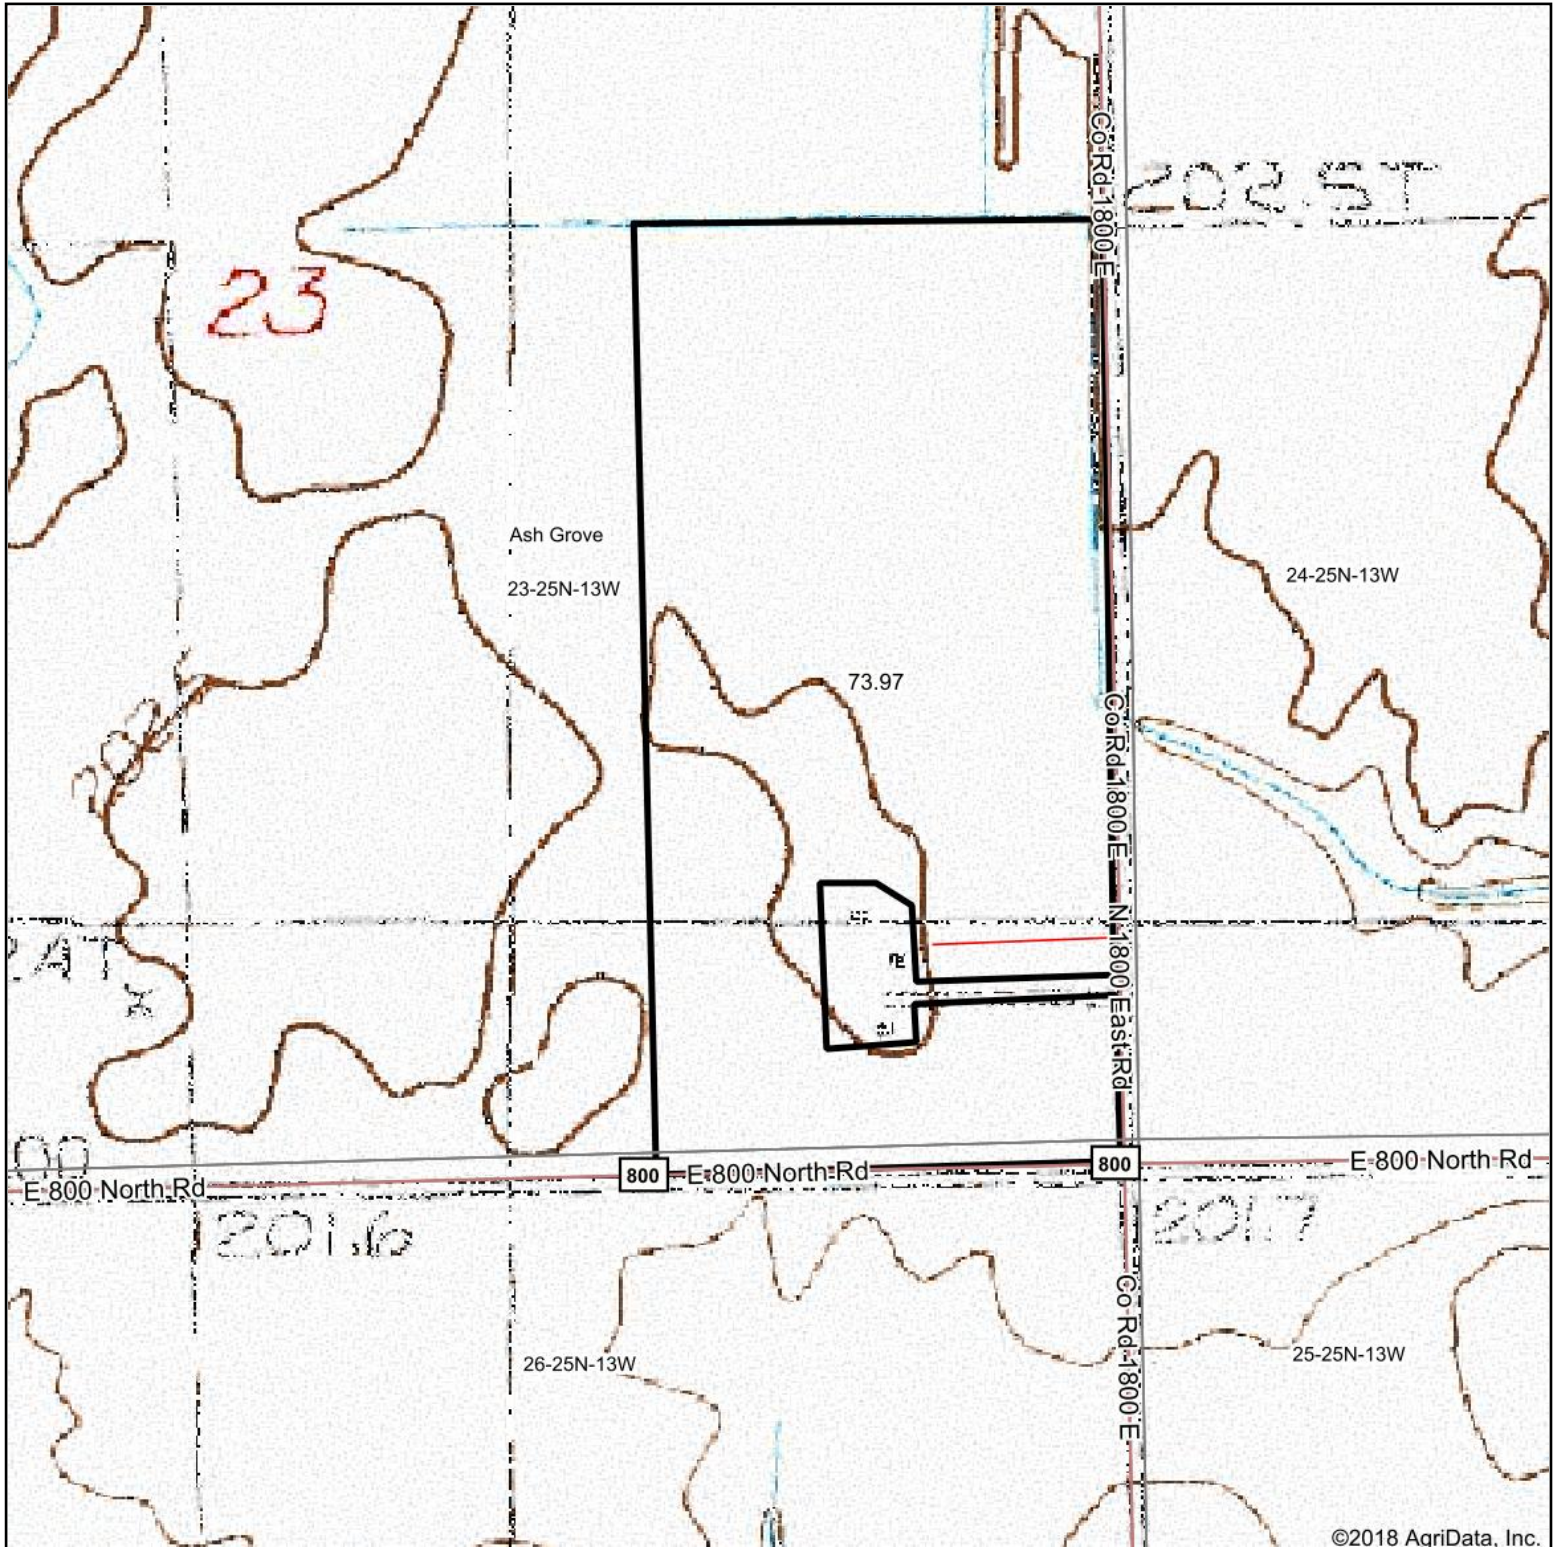

Topography Map

map center: 40° 36' 22.01, -87° 47' 21.38

Maps Provided By:

© Agridata, Inc. 2018

23-25N-13W
Iroquois County
Illinois

7/24/2018