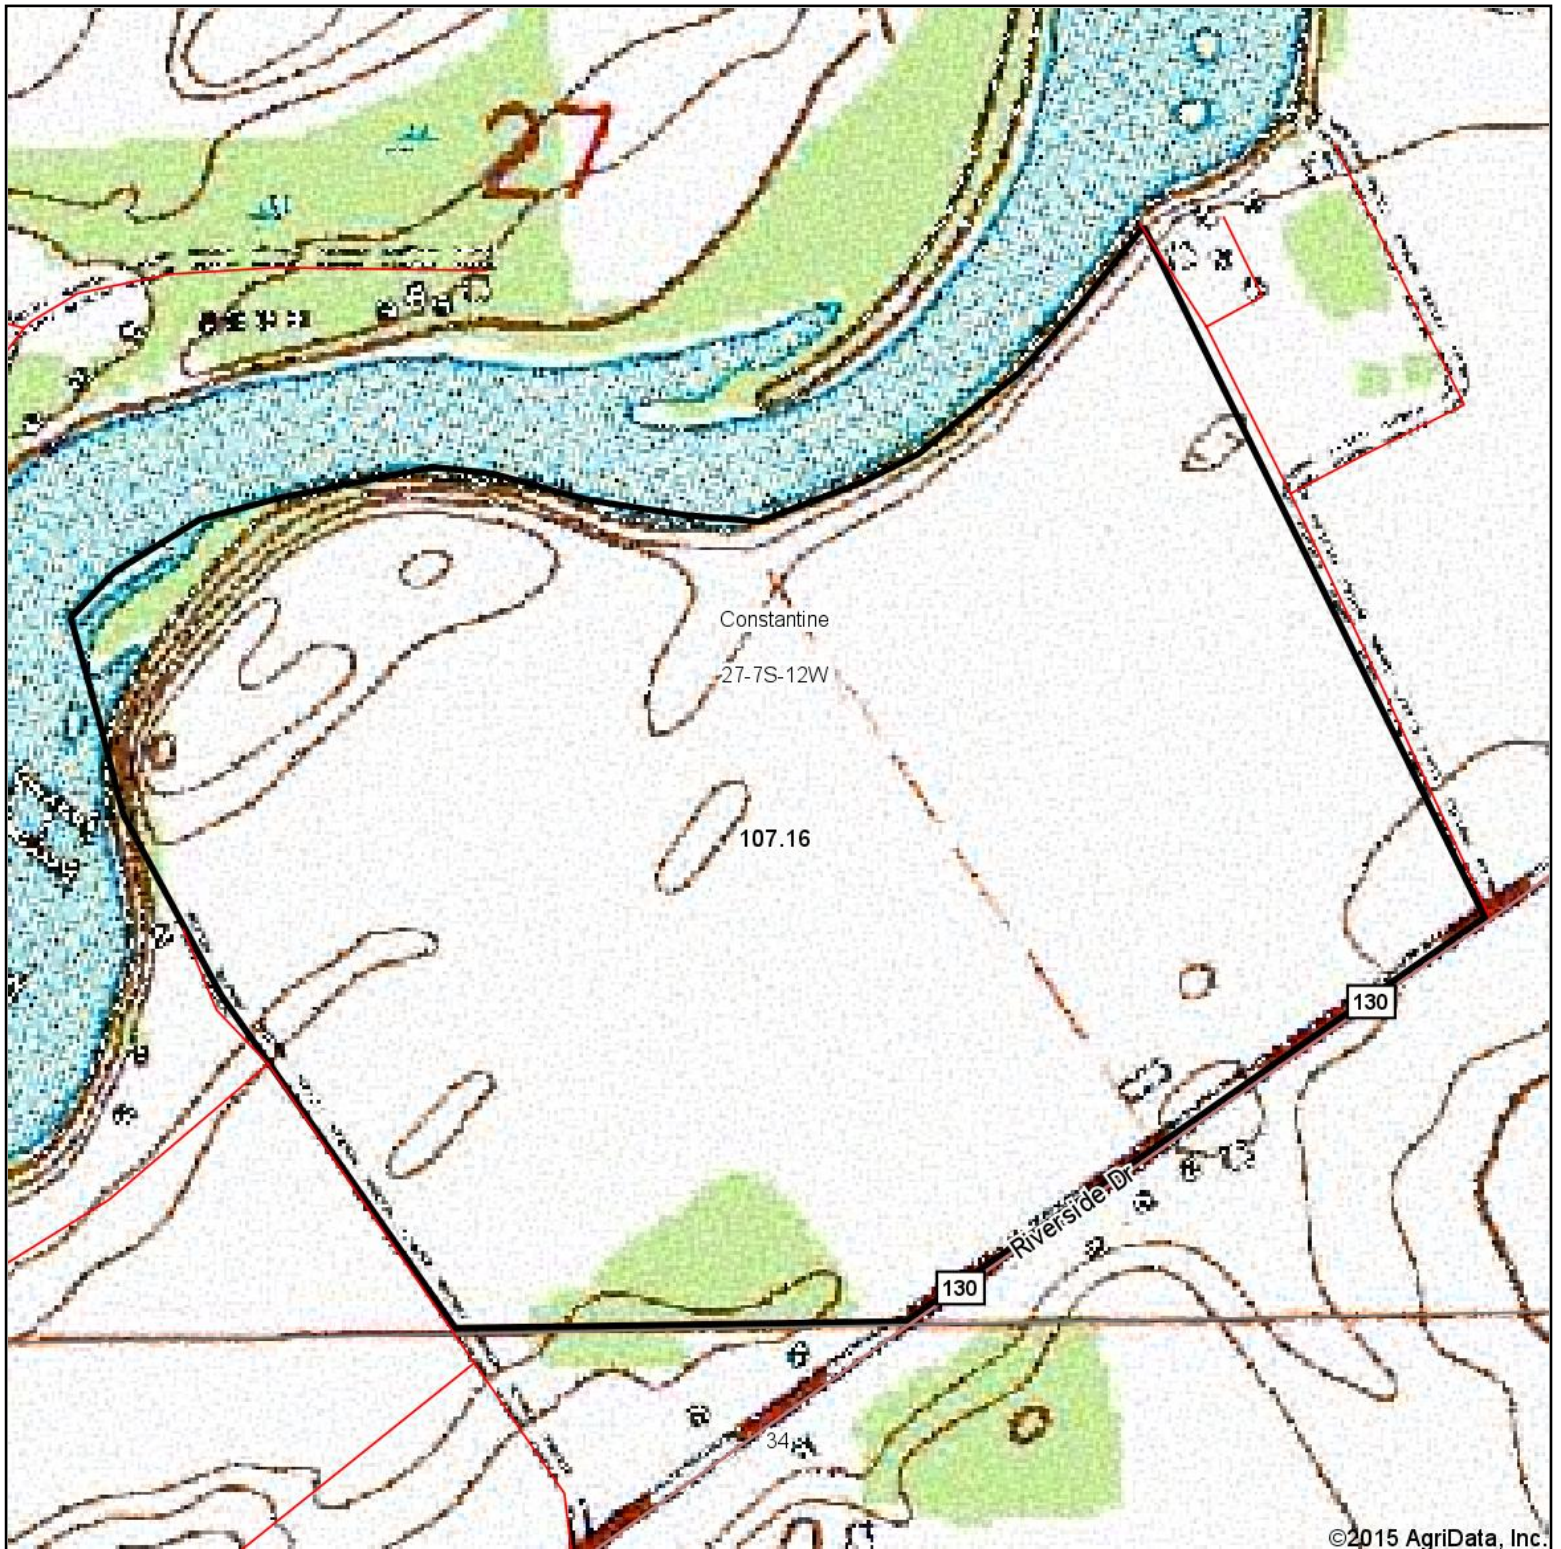

Topography Map

map center: 41° 49' 37.82, 85° 41' 24.16

scale: 5650

2/23/2015

27-7S-12W
St Joseph County
Michigan

Maps Provided By:

© AgriData, Inc. 2014 www.AgriDataInc.com