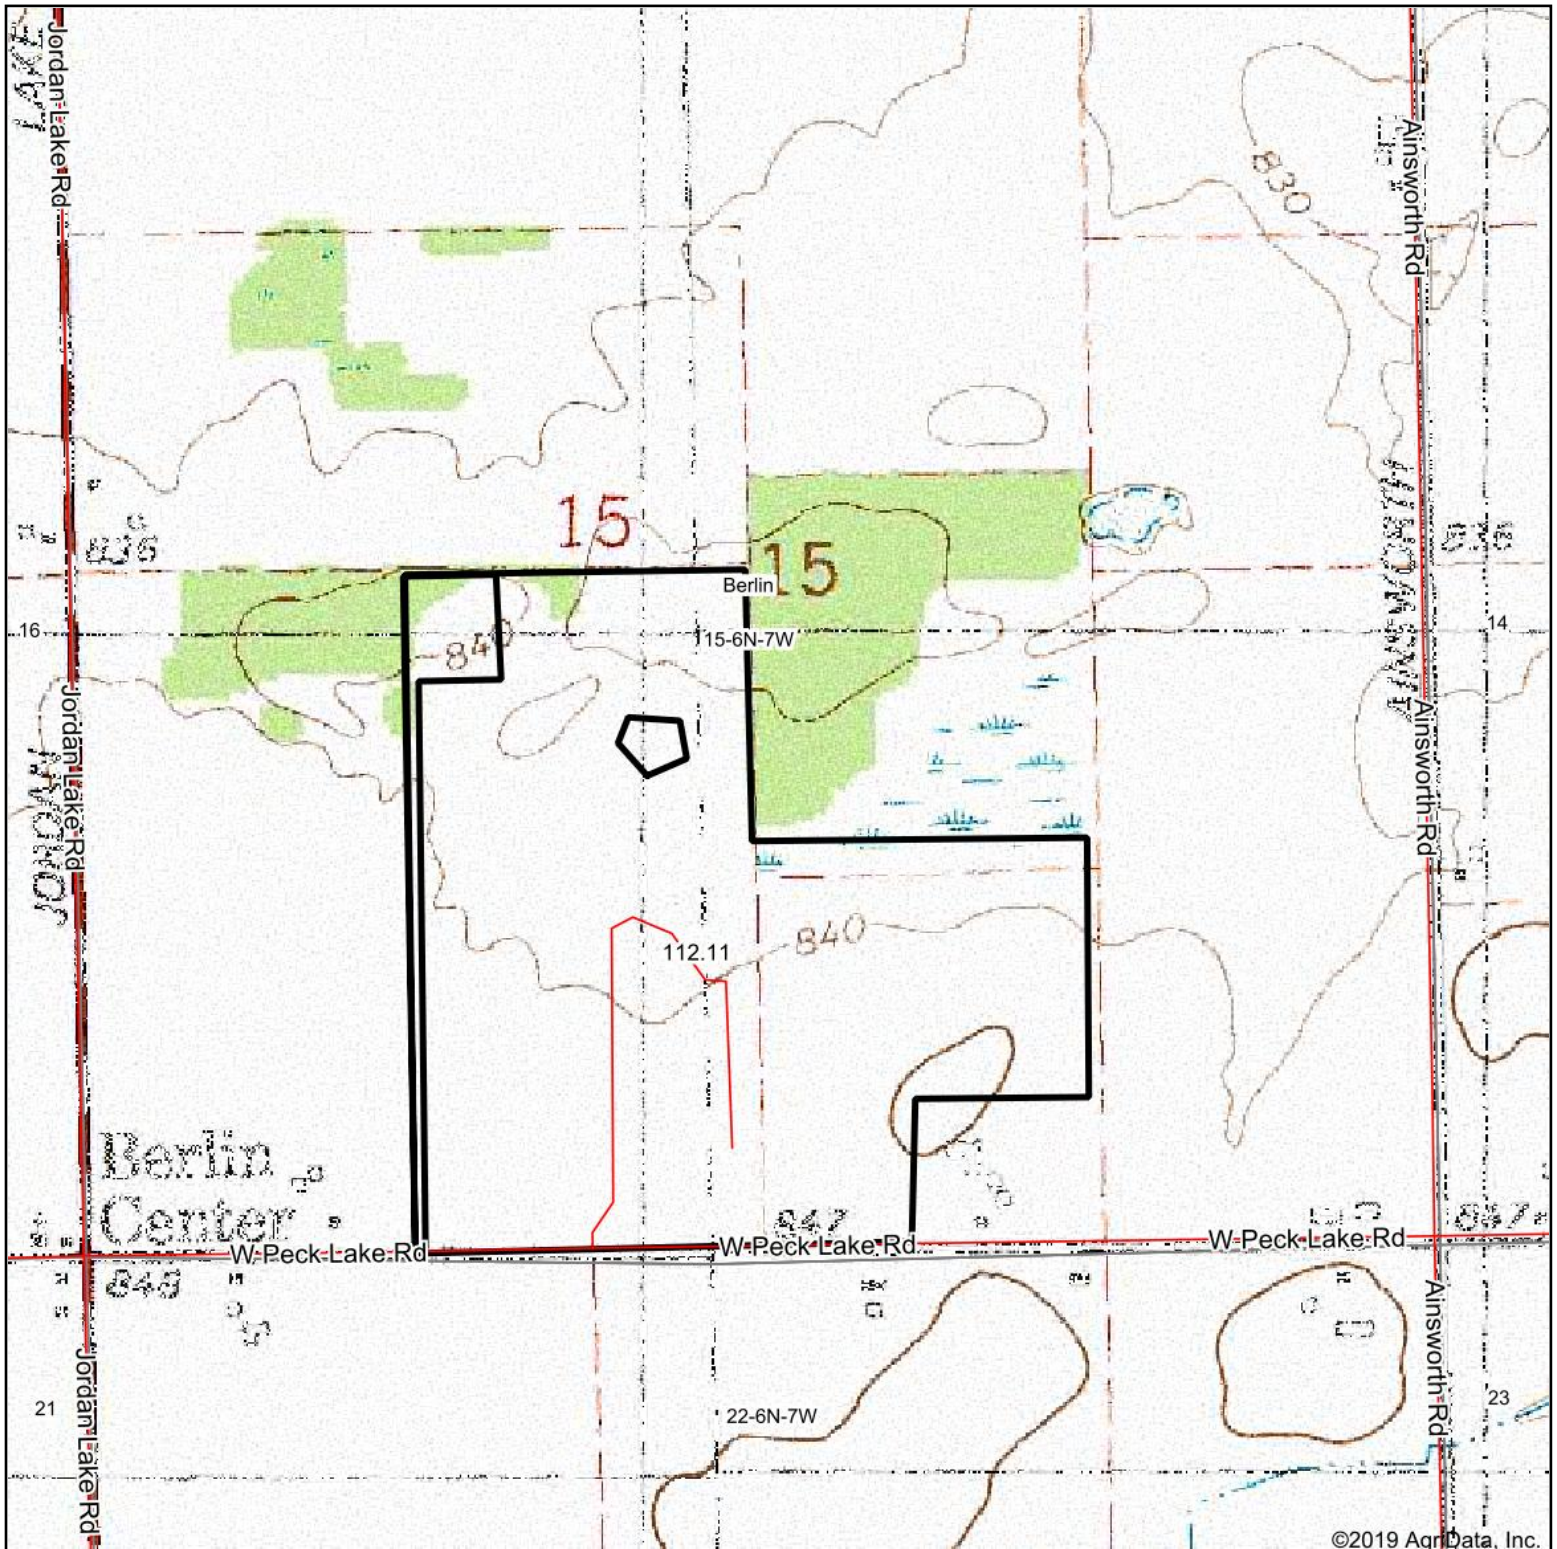

Topography Map

©2019 AgriData, Inc.

map center: 42° 54' 20.33, -85° 7' 26.03

15-6N-7W
Ionia County
Michigan

12/27/2019