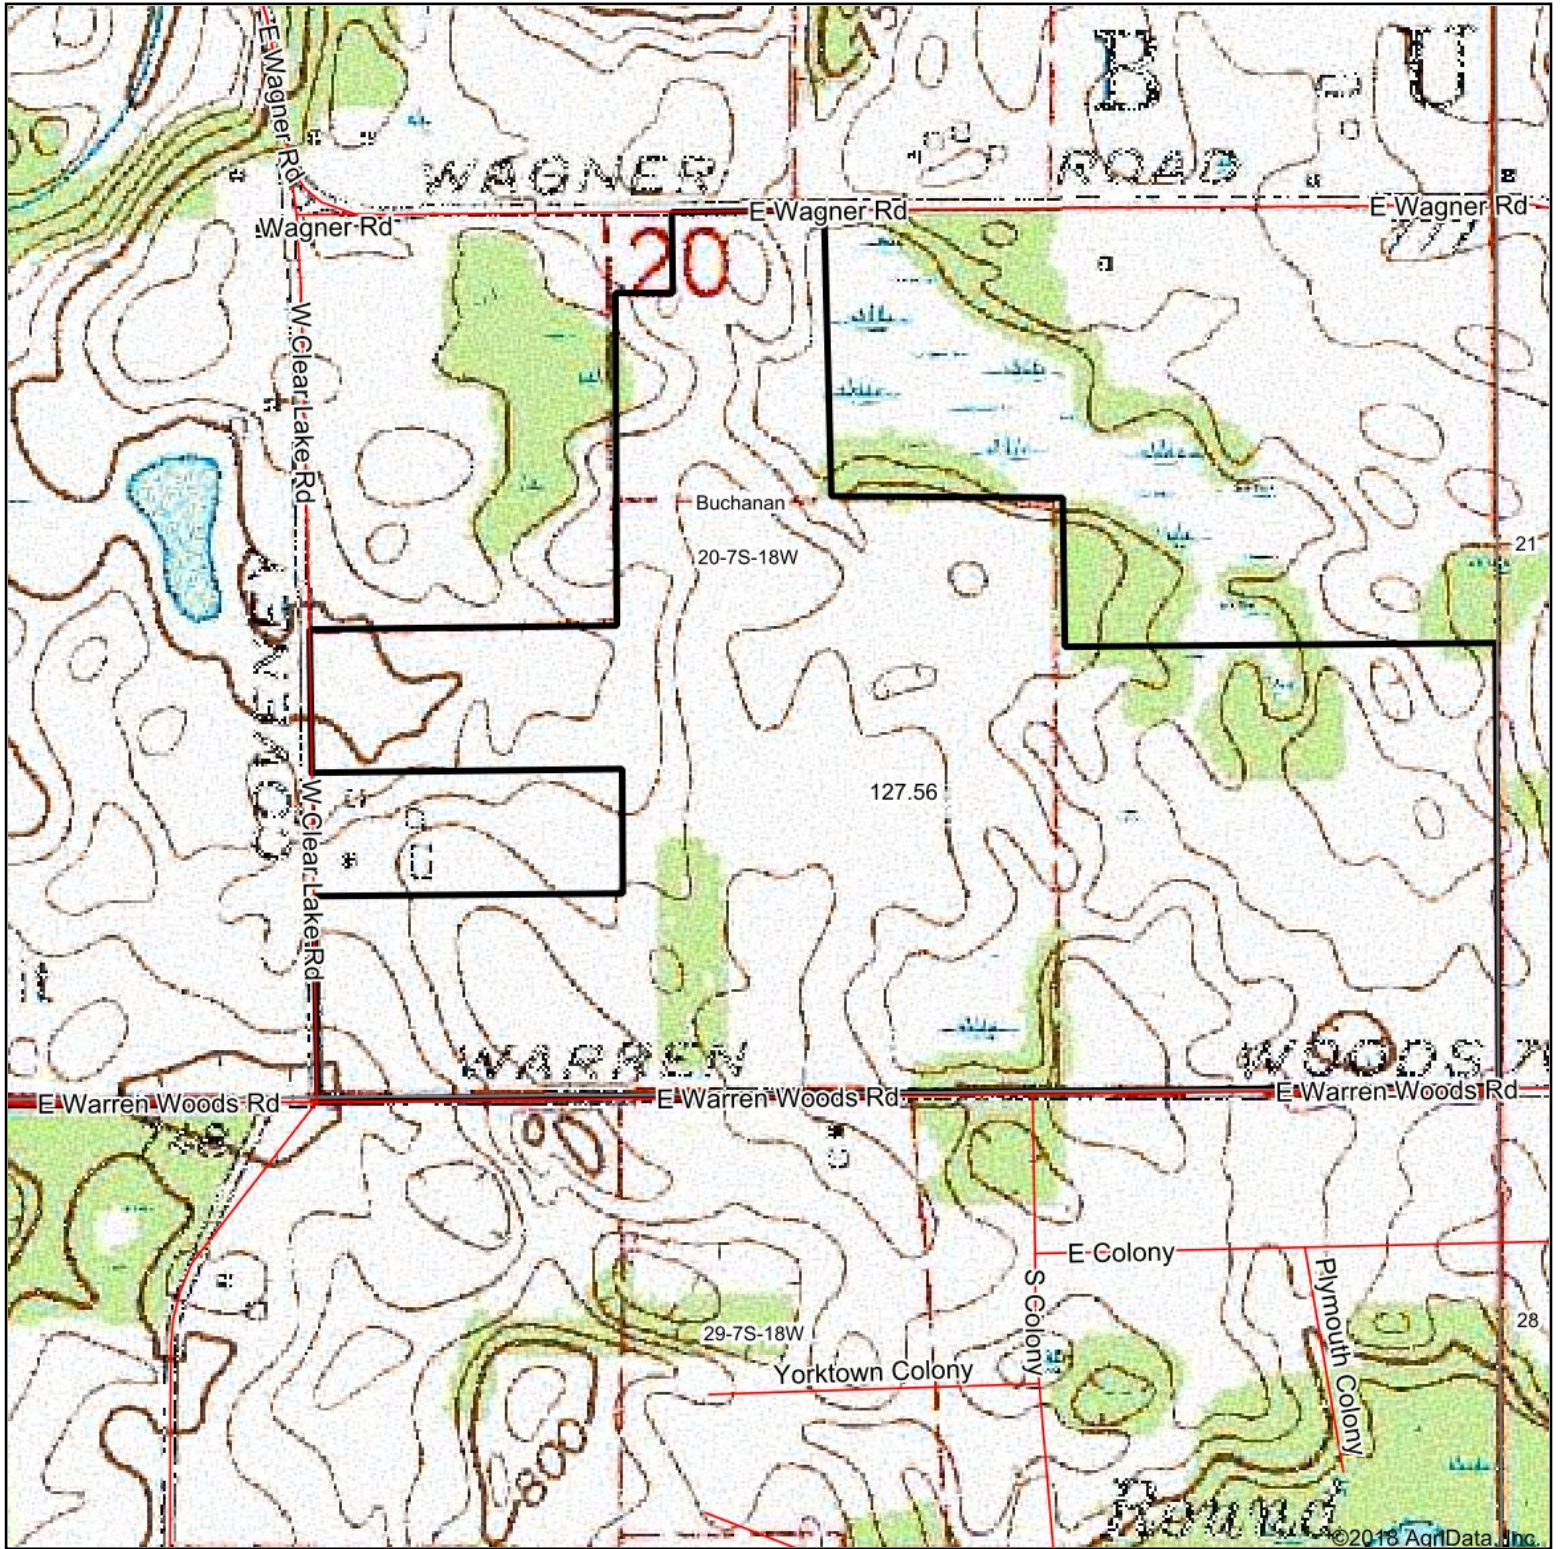

Topography Map

map center: 41° 50' 39.41, -86° 25' 28.65

0ft 659ft 1319ft

Maps Provided By:

© Agridata, Inc. 2018 www.AgridataInc.com

20-7S-18W
Berrien County
Michigan

6/19/2018