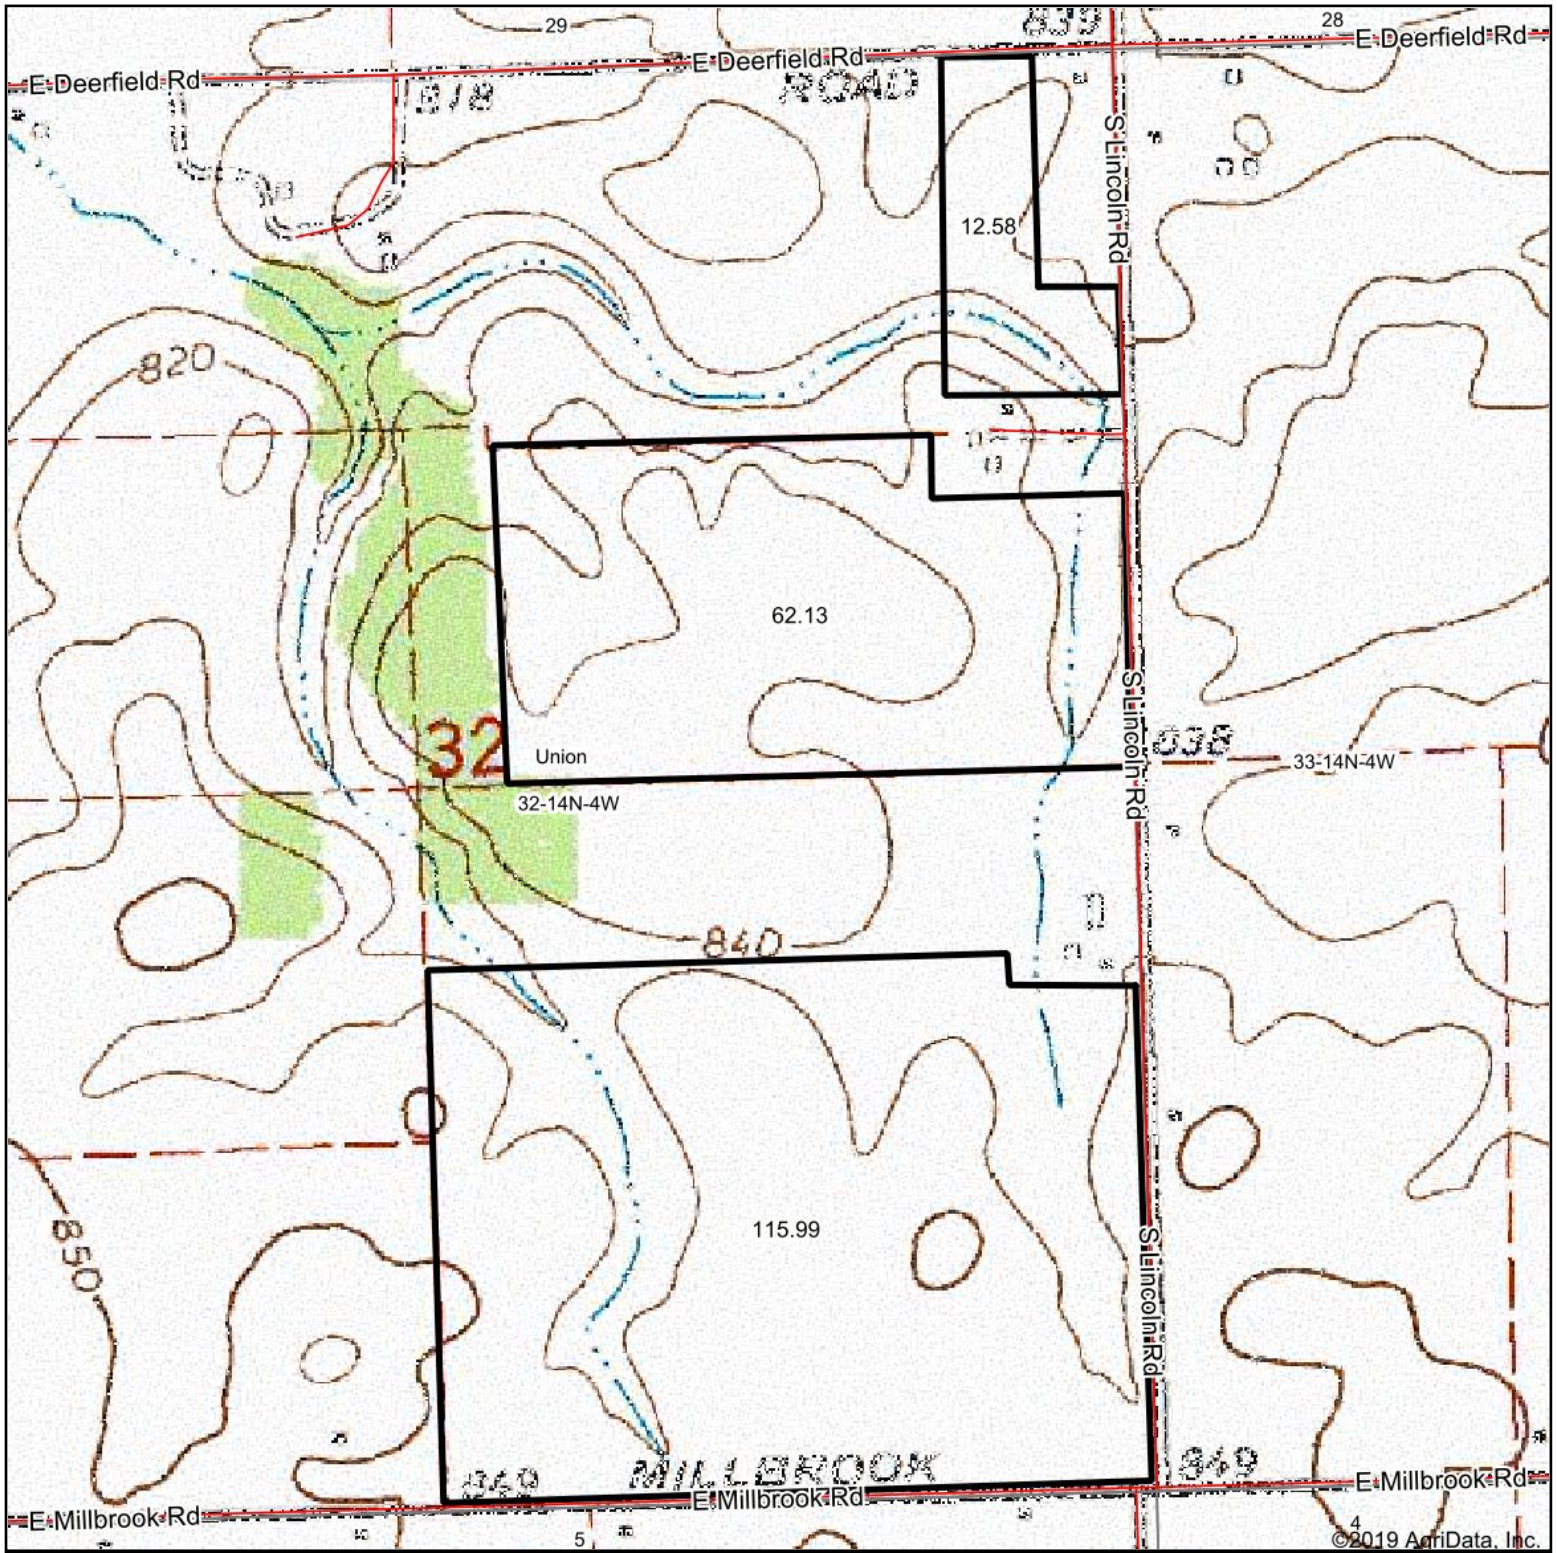

Topography Map

©2019 AgriData, Inc.

map center: 43° 33' 38.35, -84° 48' 44.19

32-14N-4W
Isabella County
Michigan

1/15/2020