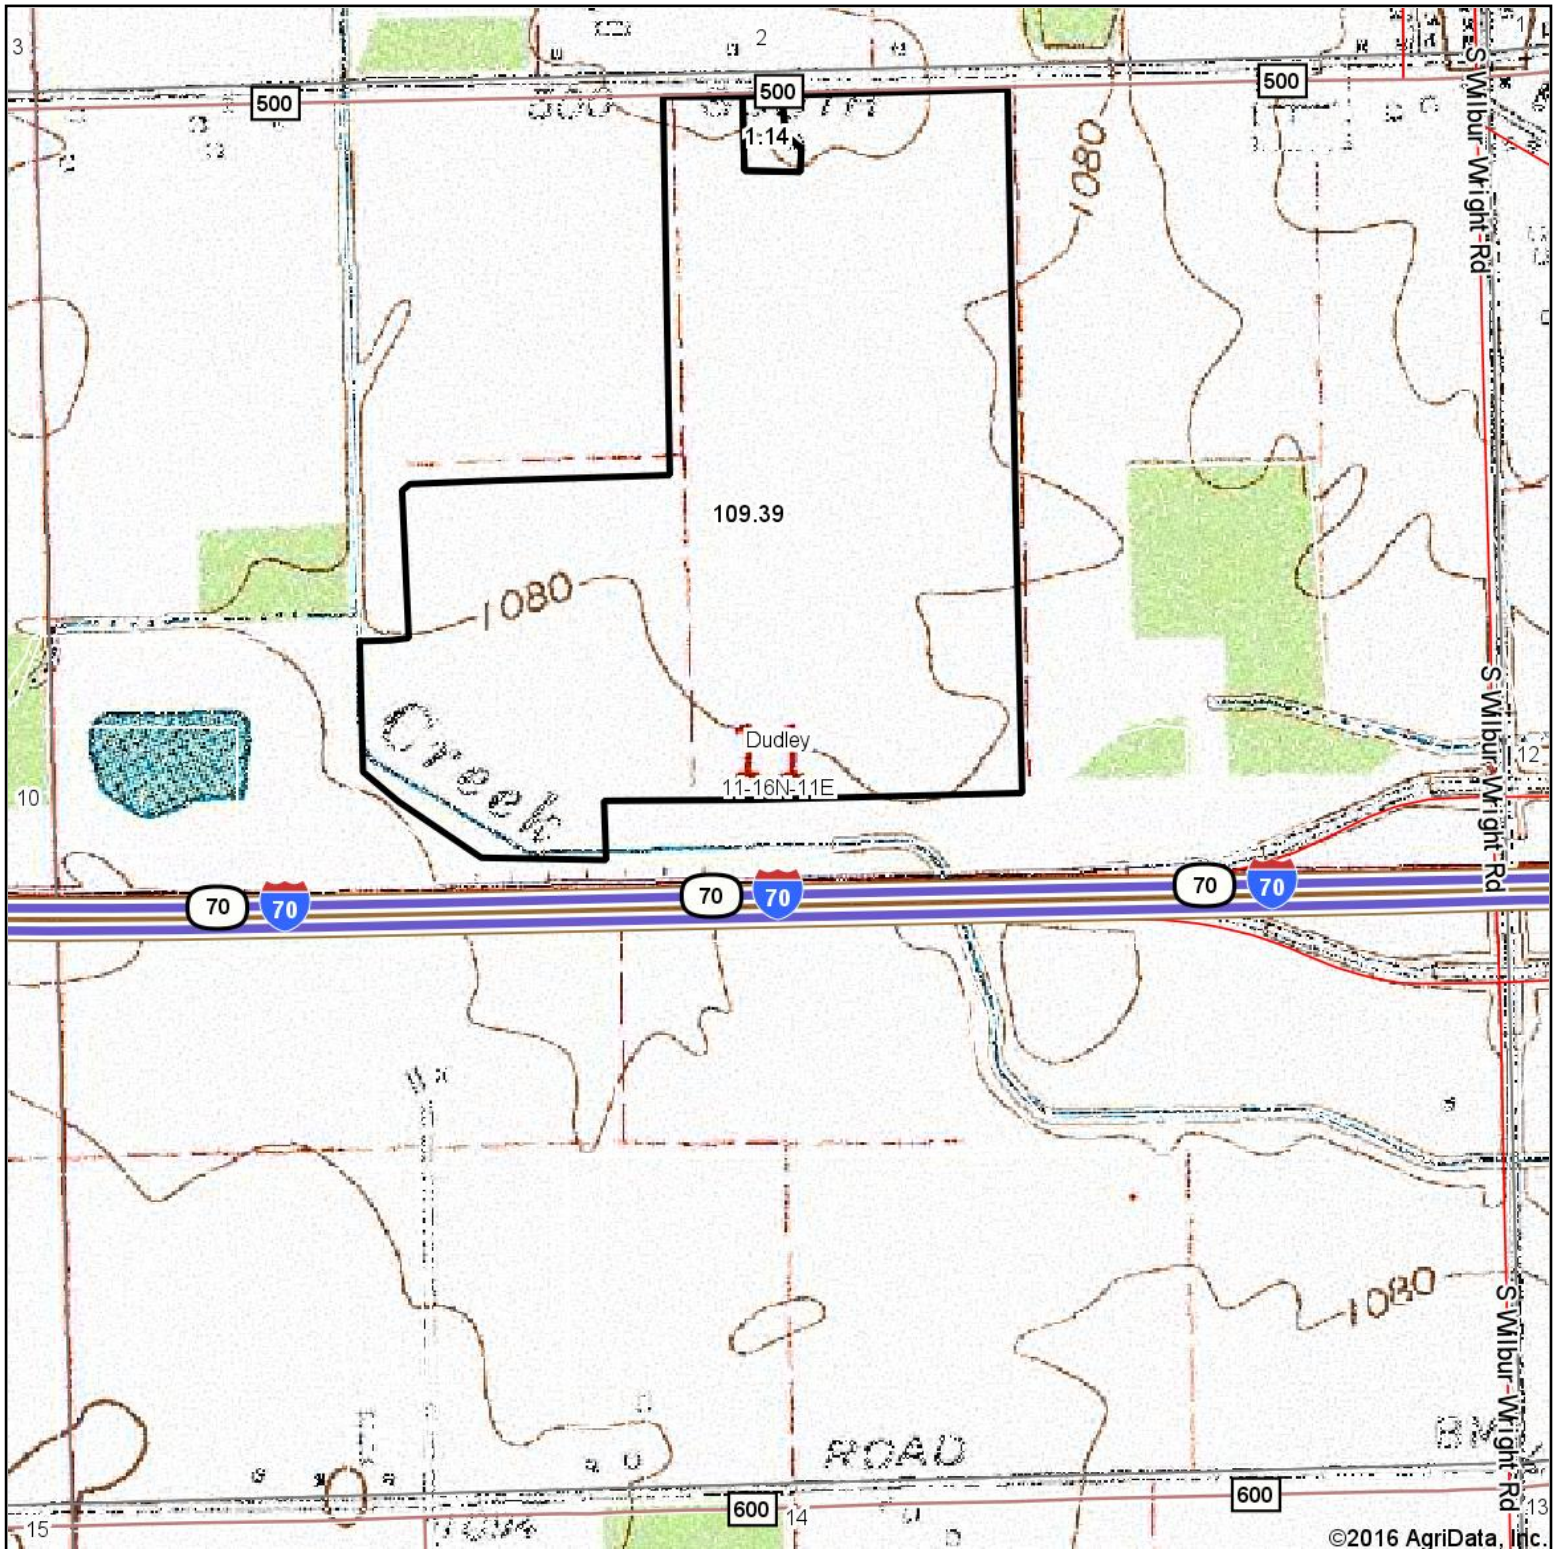

Topography Map

©2016 AgriData, Inc.

map center: 39° 51' 12.2, 85° 16' 20.46

11-16N-11E
Henry County
Indiana

4/18/2016

Maps Provided By:

CUSTOMIZED ONLINE MAPPING
© AgriData, Inc. 2016 www.AgriDataInc.com