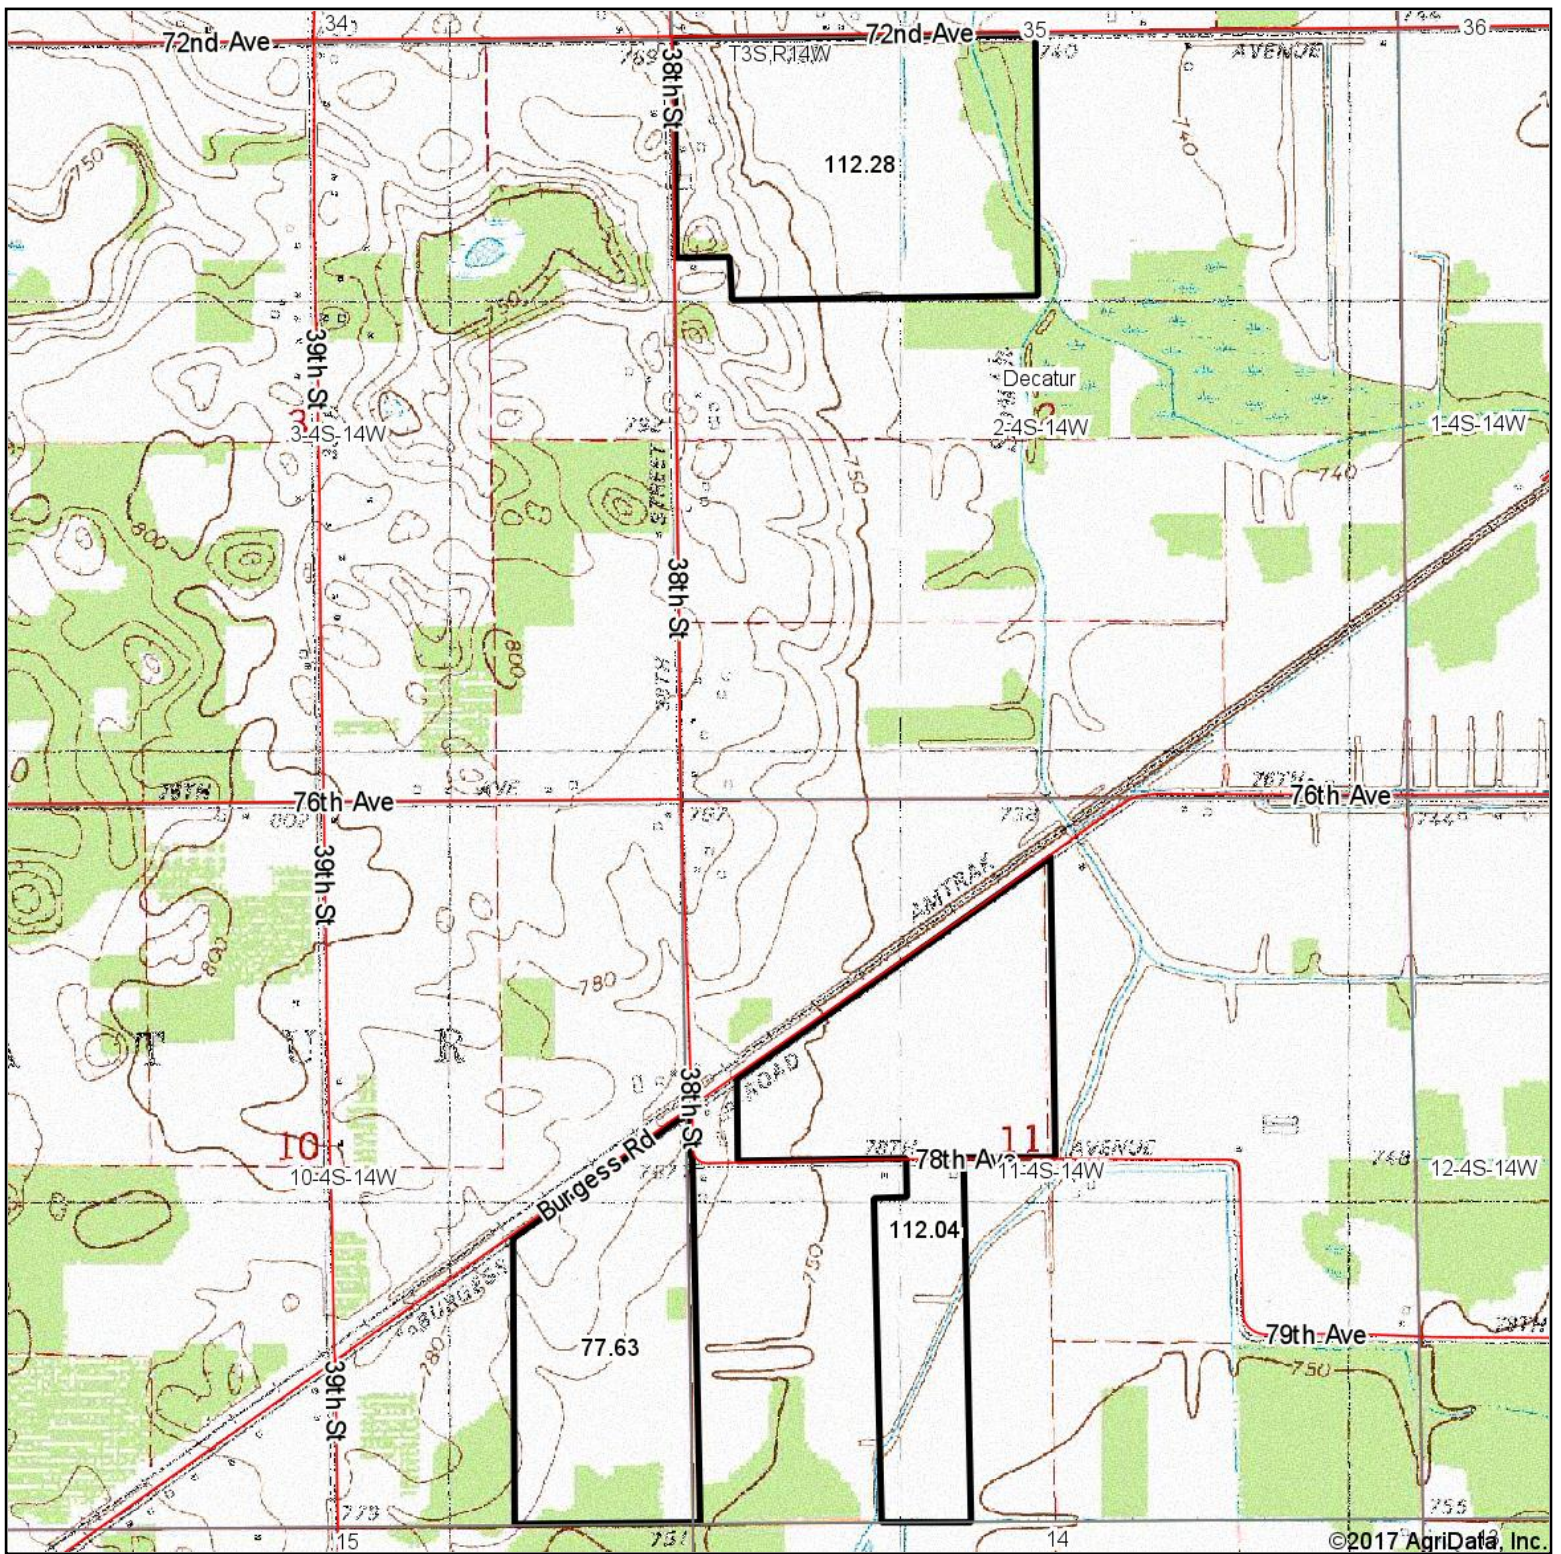

Topography Map

©2017 AgriData, Inc.

map center: 42° 8' 32.32, -85° 54' 51.05

0ft 1608ft 3215ft

Maps Provided By:

© AgriData, Inc. 2017

www.AgriDataInc.com

2-4S-14W
Van Buren County
Michigan