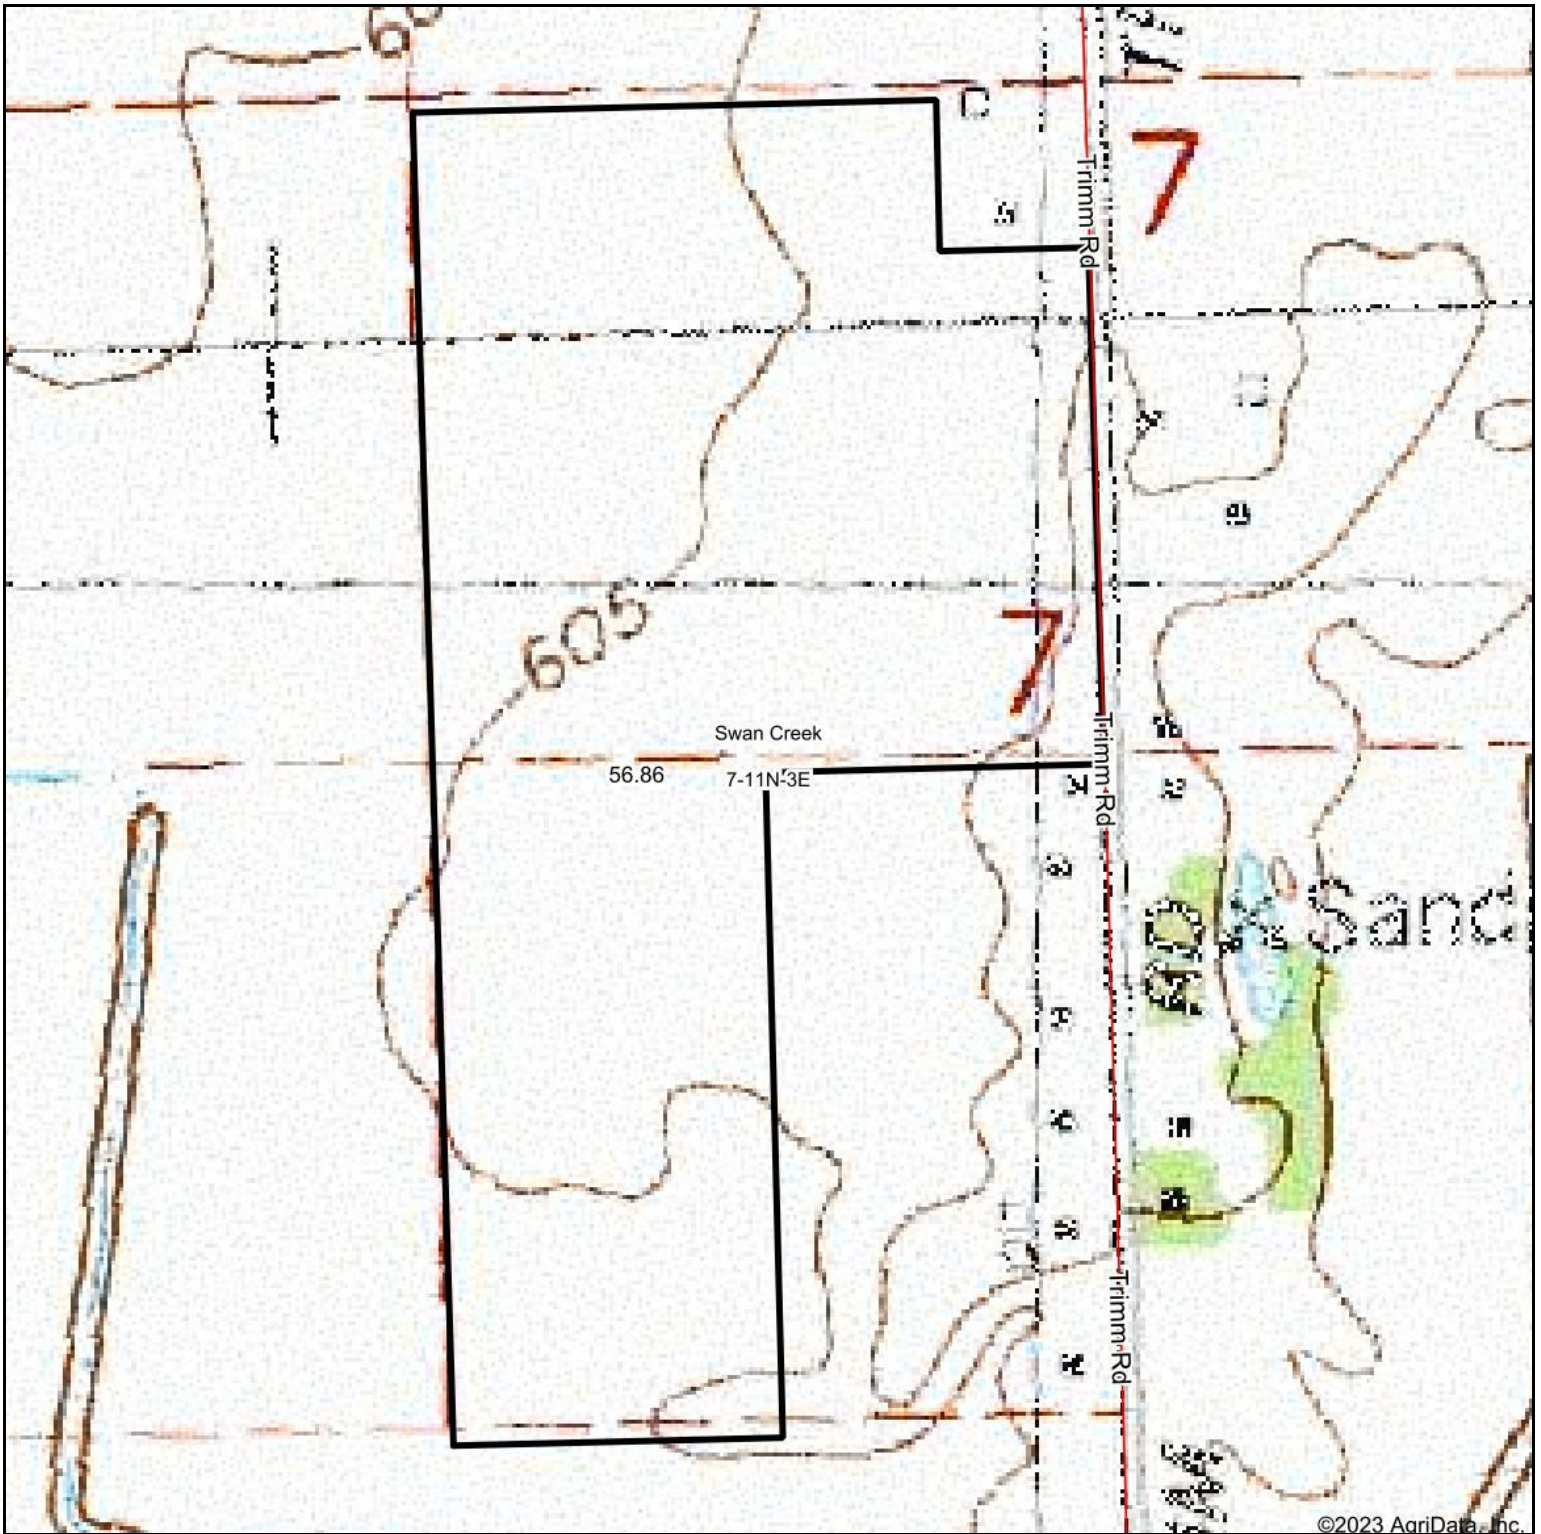

Topography Map

©2023 AgriData, Inc.

map center: 43° 22' 21.69, -84° 9' 47.24

7-11N-3E
Saginaw County
Michigan

4/27/2023