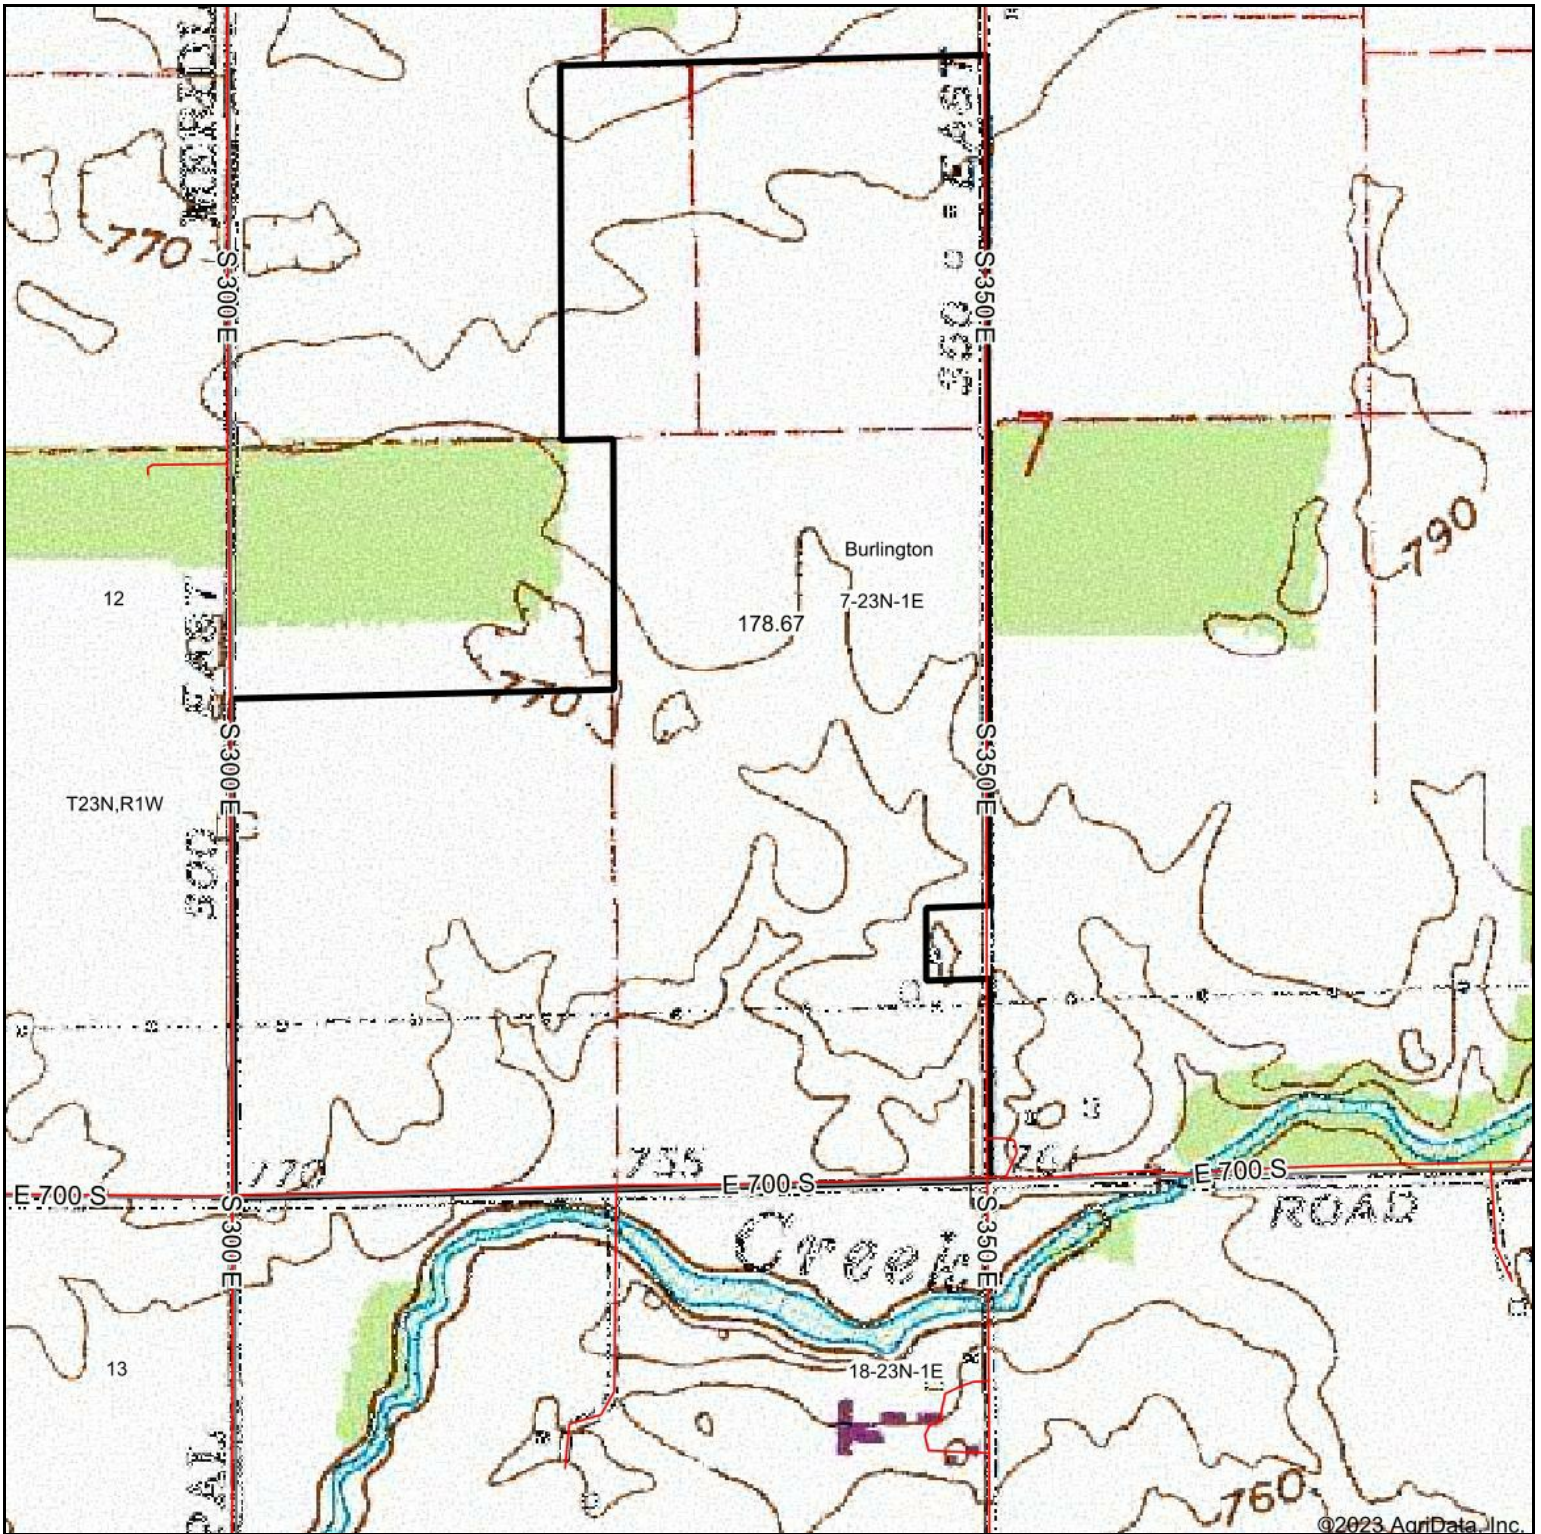

Topography Map

©2023 AgriData, Inc.

map center: 40° 26' 58.41, -86° 27' 41.96

Maps Provided By:

© AgriData, Inc. 2023 www.AgriDataInc.com

7-23N-1E
Carroll County
Indiana

3/2/2023