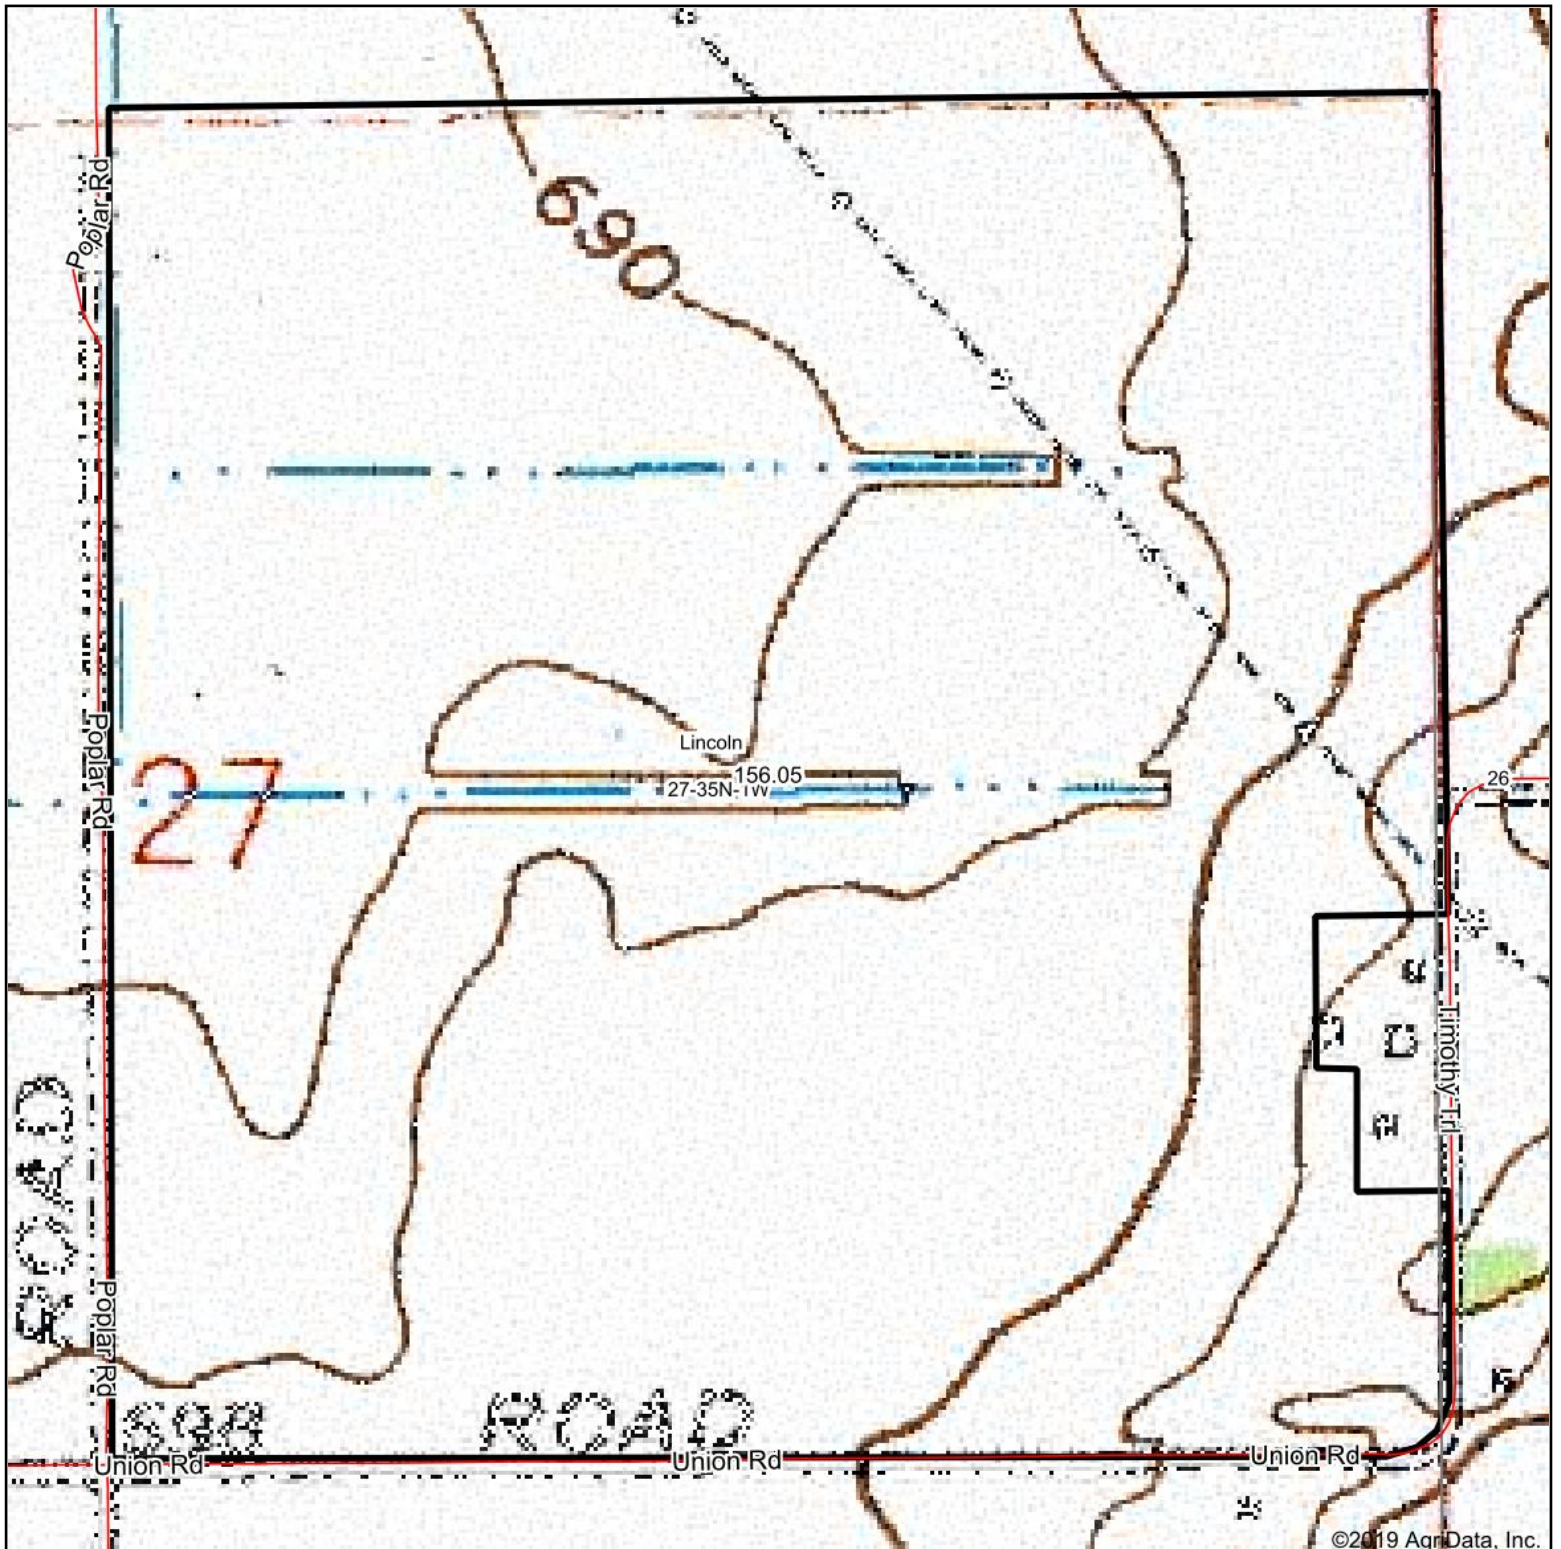

# Topography Map

©2019 AgriData, Inc.

map center: 41° 27' 16.94, -86° 30' 36.76

**27-35N-1W**  
**St Joseph County**  
**Indiana**

1/30/2019

Maps Provided By:

© AgriData, Inc. 2019

www.AgriDataInc.com