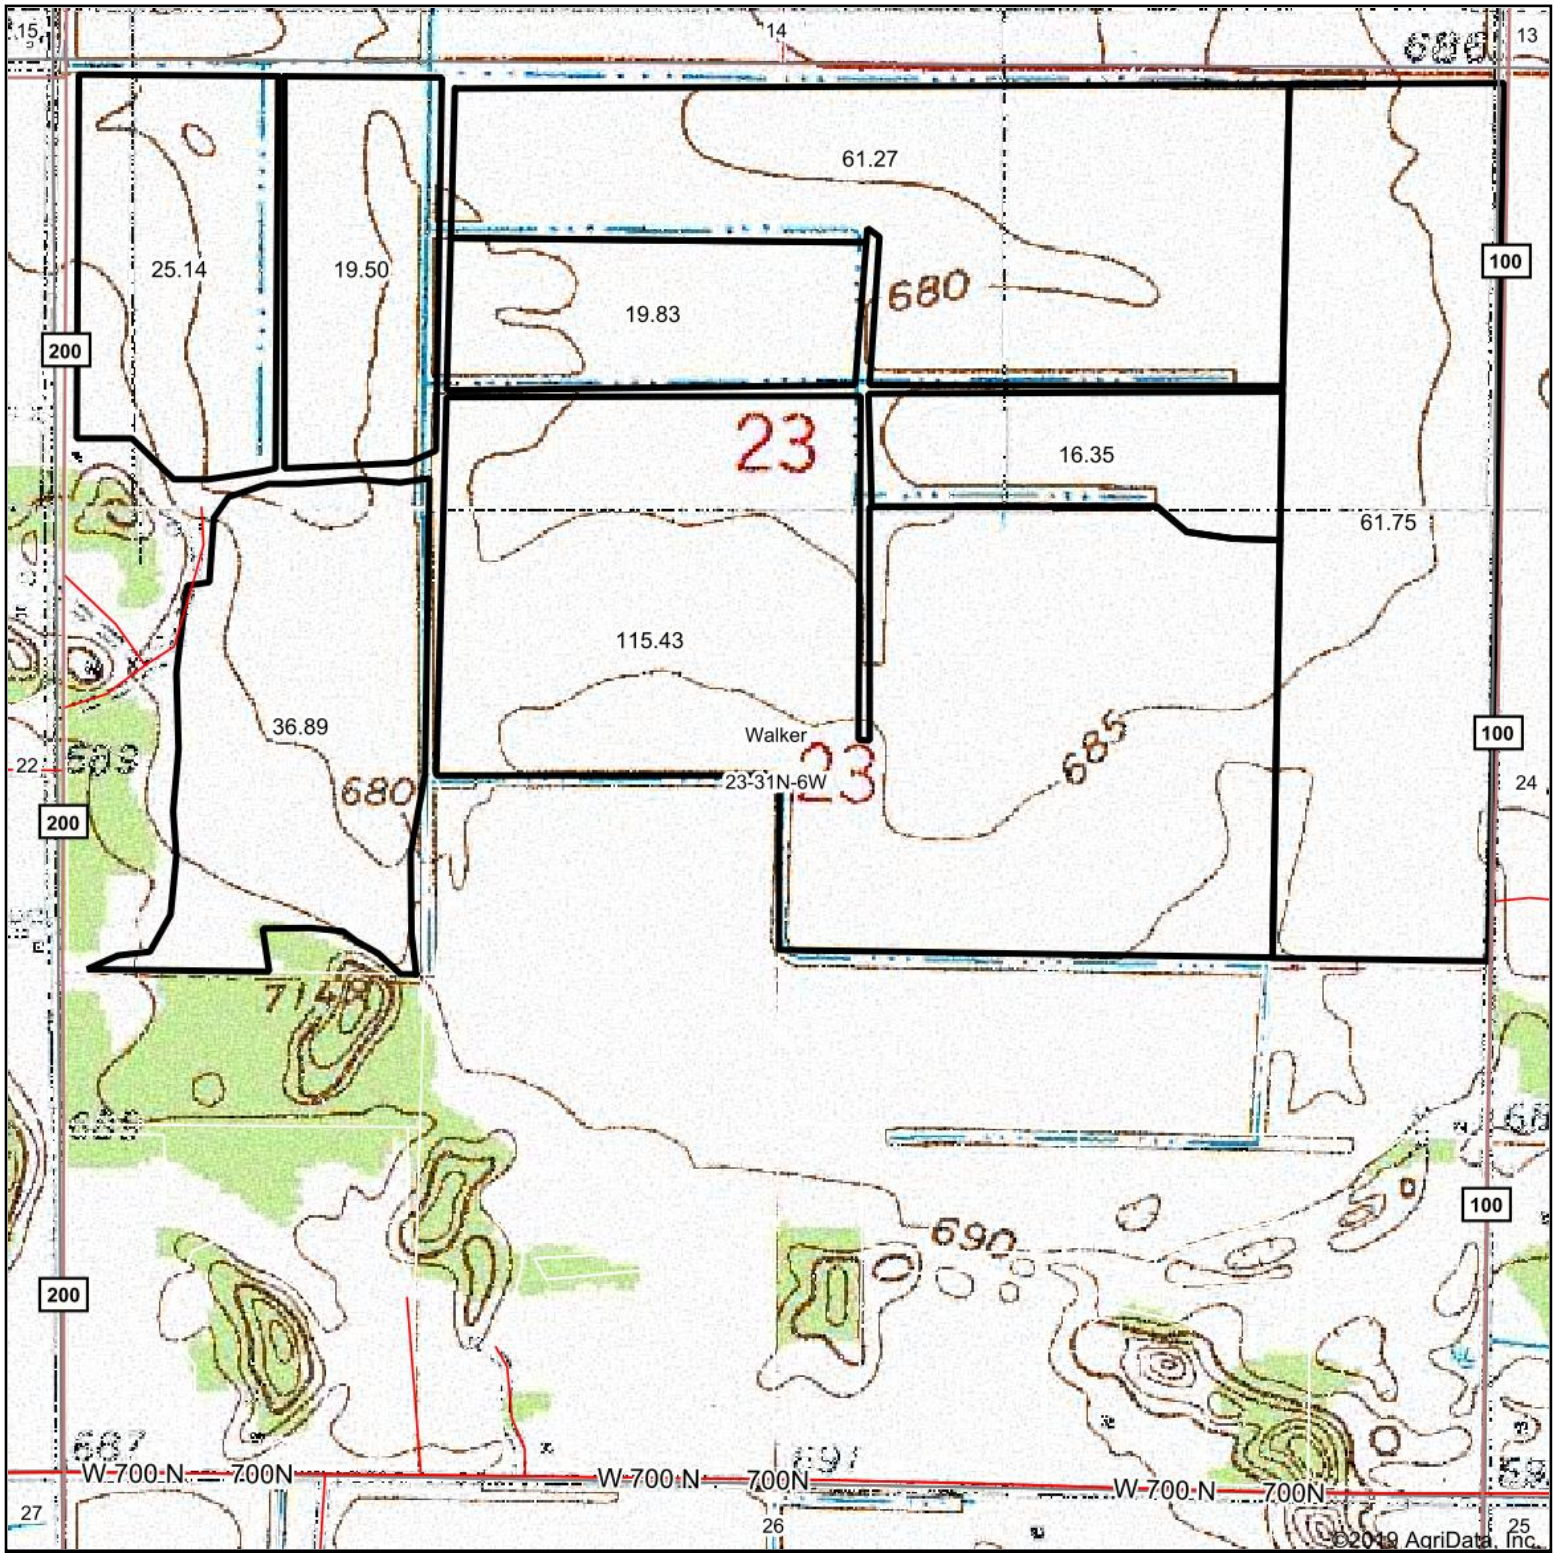

Topography Map

©2019 AgriData, Inc.

map center: 41° 7' 20.07, -87° 4' 28.61

23-31N-6W
Jasper County
Indiana

11/5/2019

Field borders provided by Farm Service Agency as of 5/21/2008.