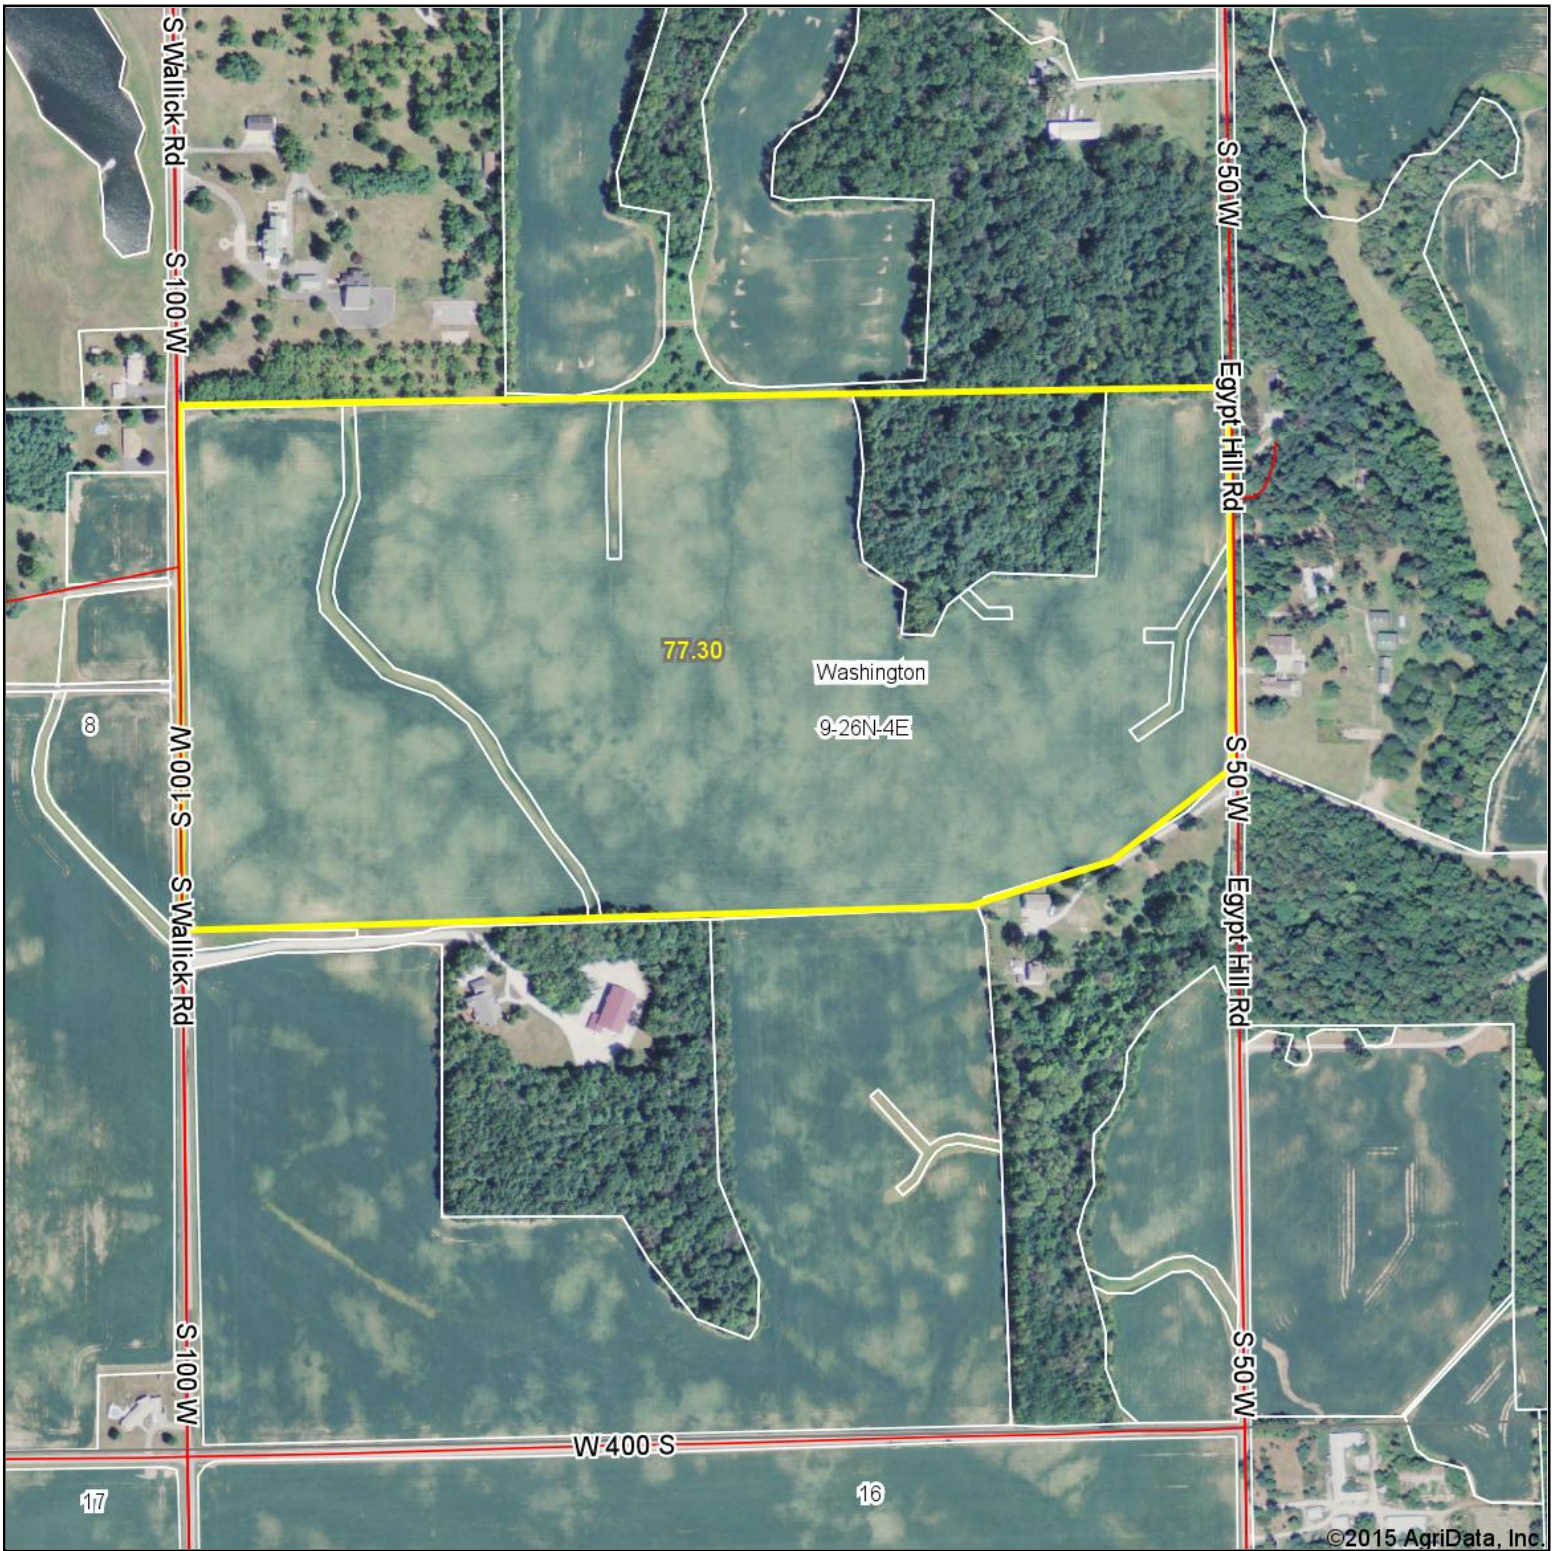

Aerial Map

map center: 40° 42' 42.23, 86° 5' 10.54

scale: 6388

9-26N-4E
Miami County
Indiana

2/19/2015

Maps Provided By:

© AgriData, Inc. 2014 www.AgriDataInc.com