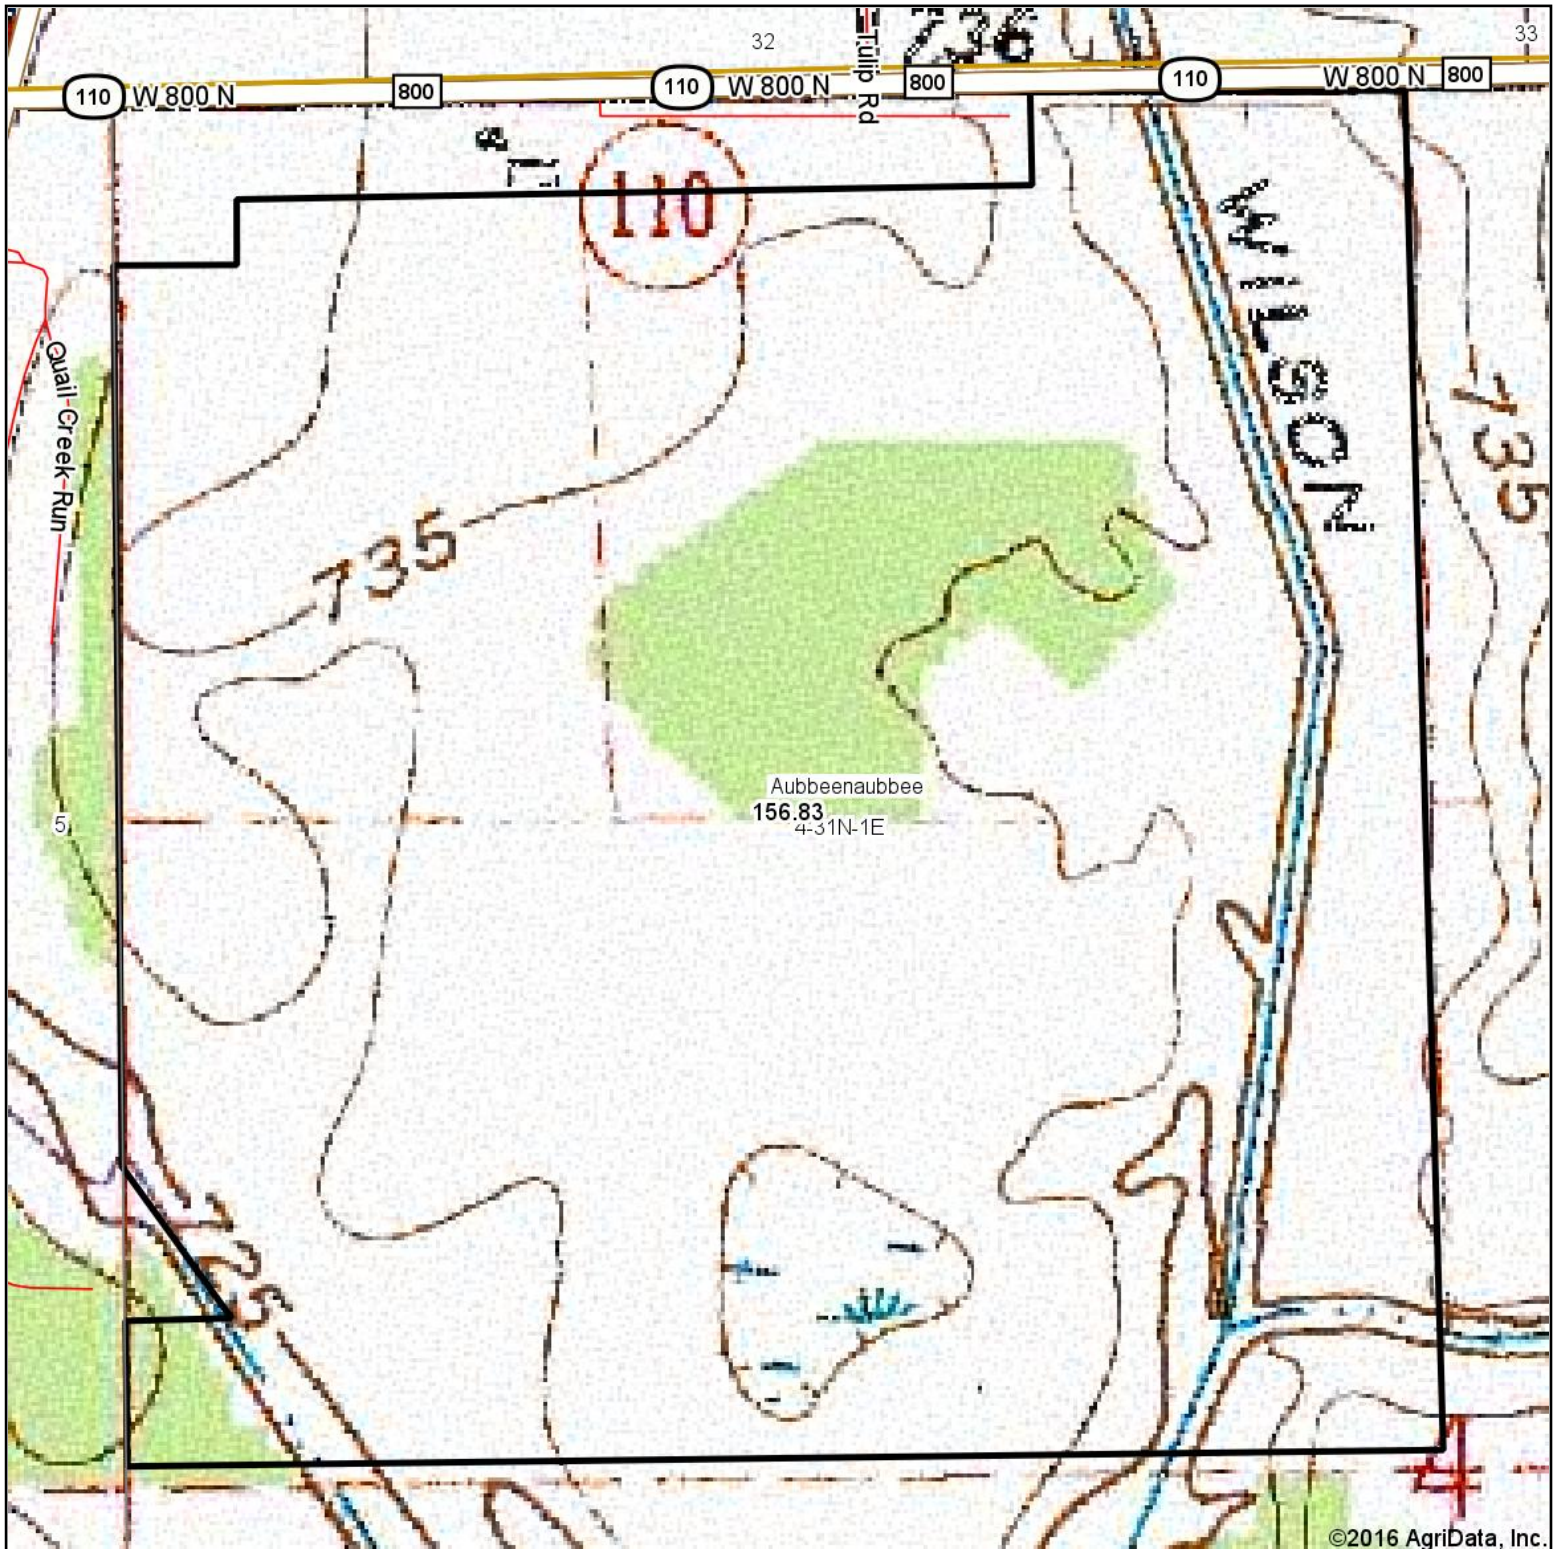

Topography Map

©2016 AgriData, Inc.

map center: 41° 10' 4.05, -86° 25' 44.73

0ft 443ft 886ft

Maps Provided By:

© AgriData, Inc. 2016

www.AgridataInc.com

4-31N-1E
Fulton County
Indiana