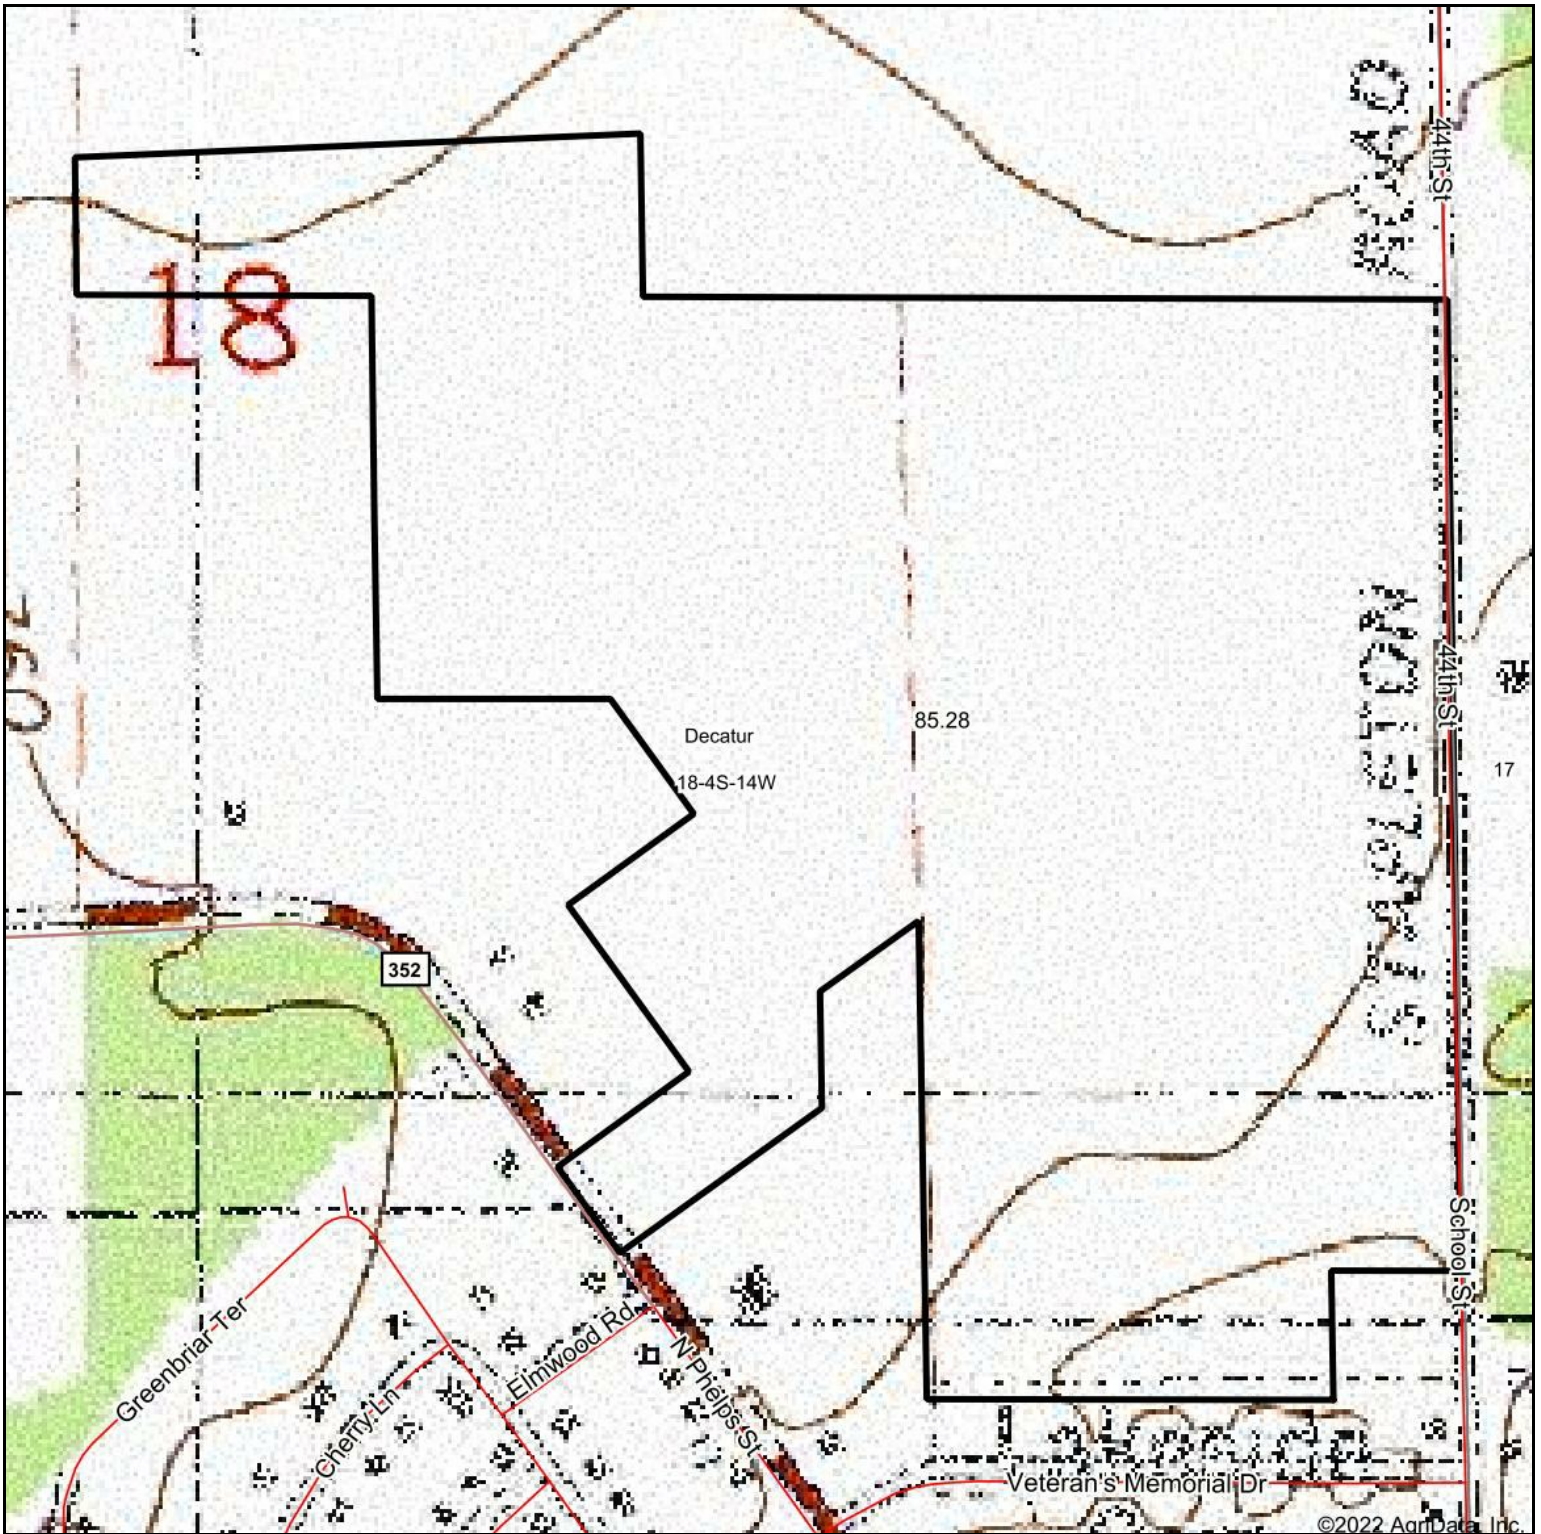

Topography Map

©2022 AgriData, Inc.

map center: 42° 7' 5.78, -85° 58' 47.38

0ft 423ft 845ft

Maps Provided By:

© AgriData, Inc. 2021 www.AgriDataInc.com

18-4S-14W
Van Buren County
Michigan

5/19/2022