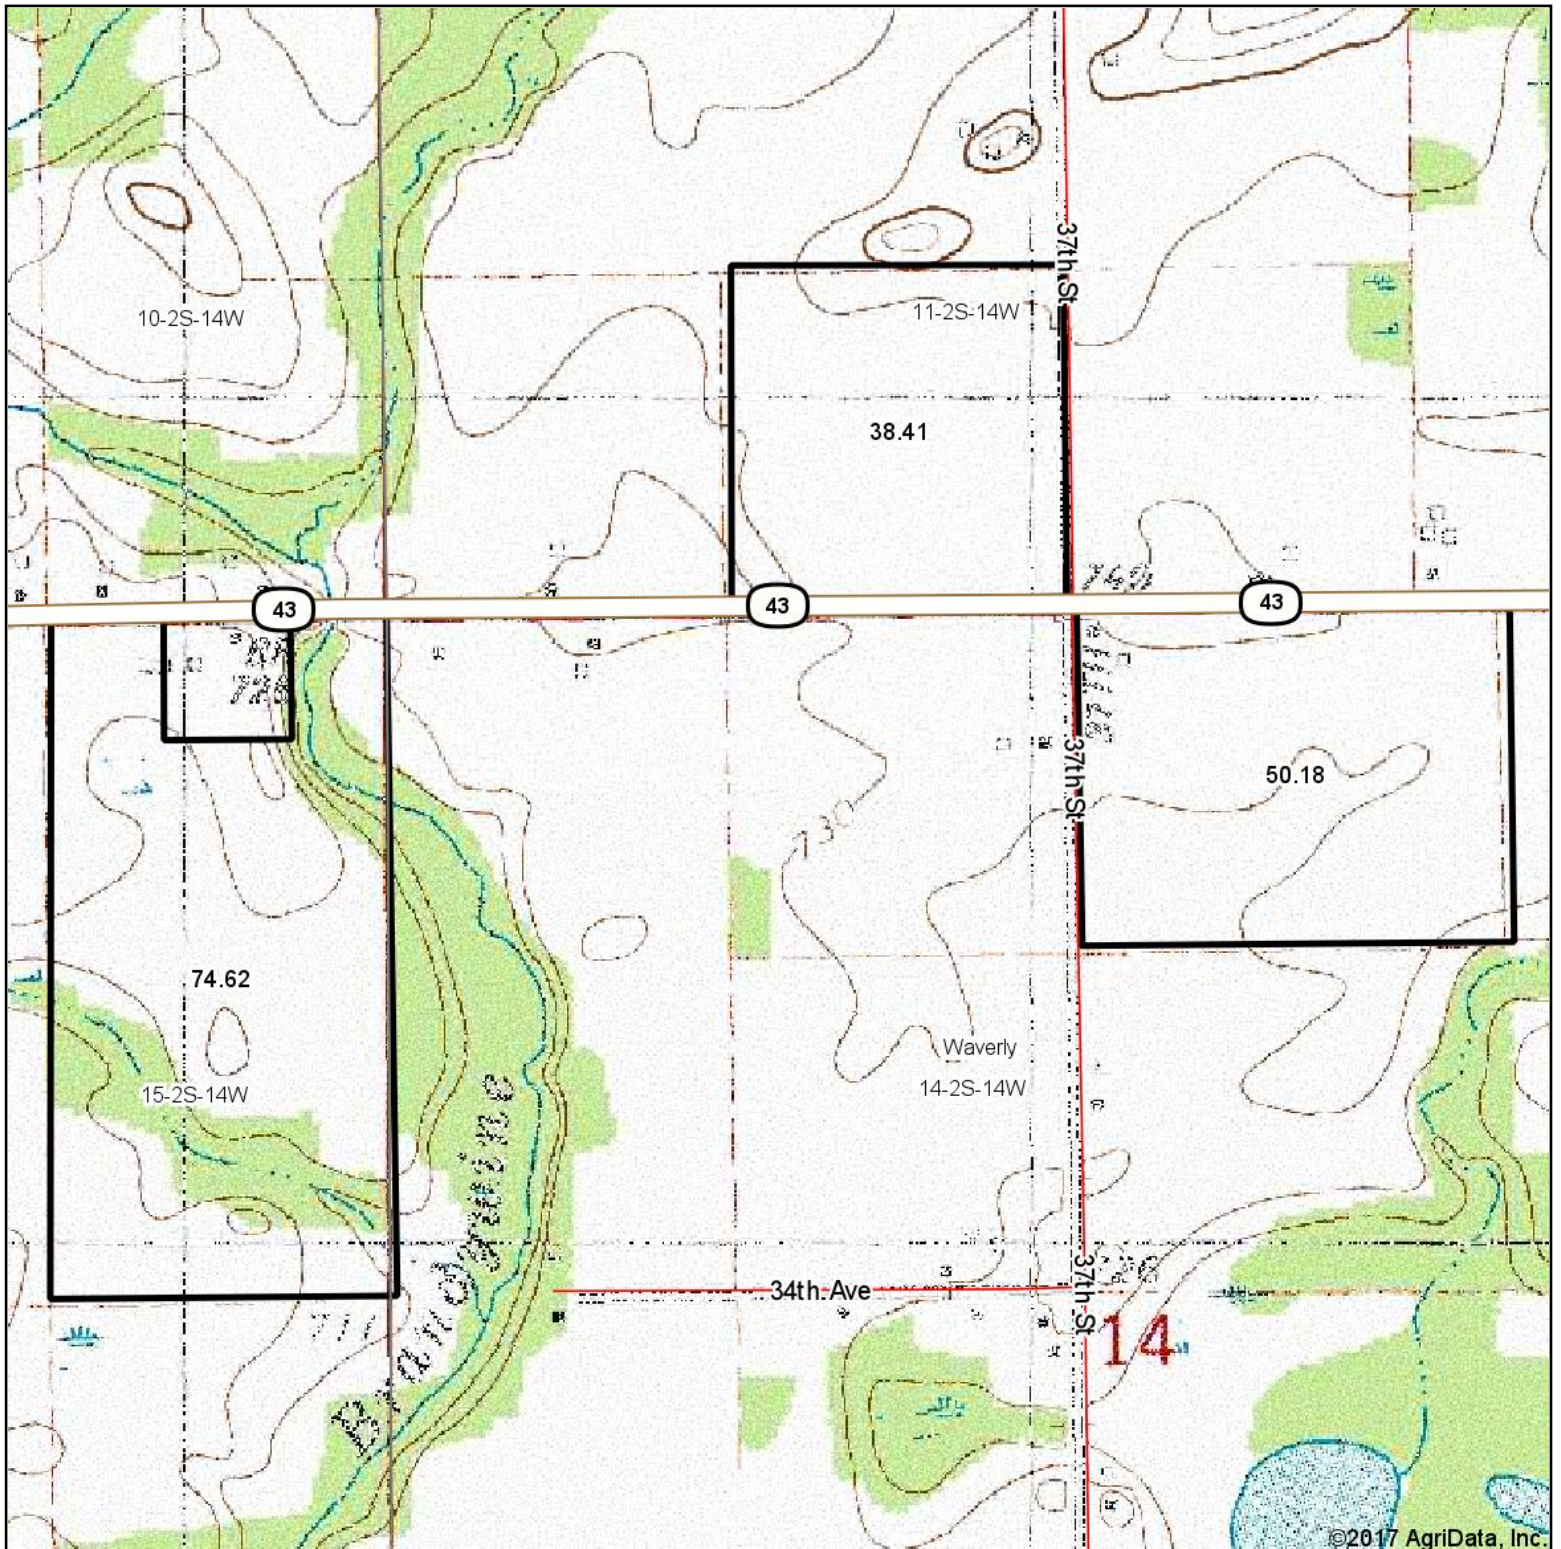

Topography Map

©2017 AgriData, Inc.

map center: 42° 18' 3.36, -85° 54' 42.48

0ft 853ft 1706ft

Maps Provided By:

© AgriData, Inc. 2017

www.AgriDataInc.com

14-2S-14W
Van Buren County
Michigan