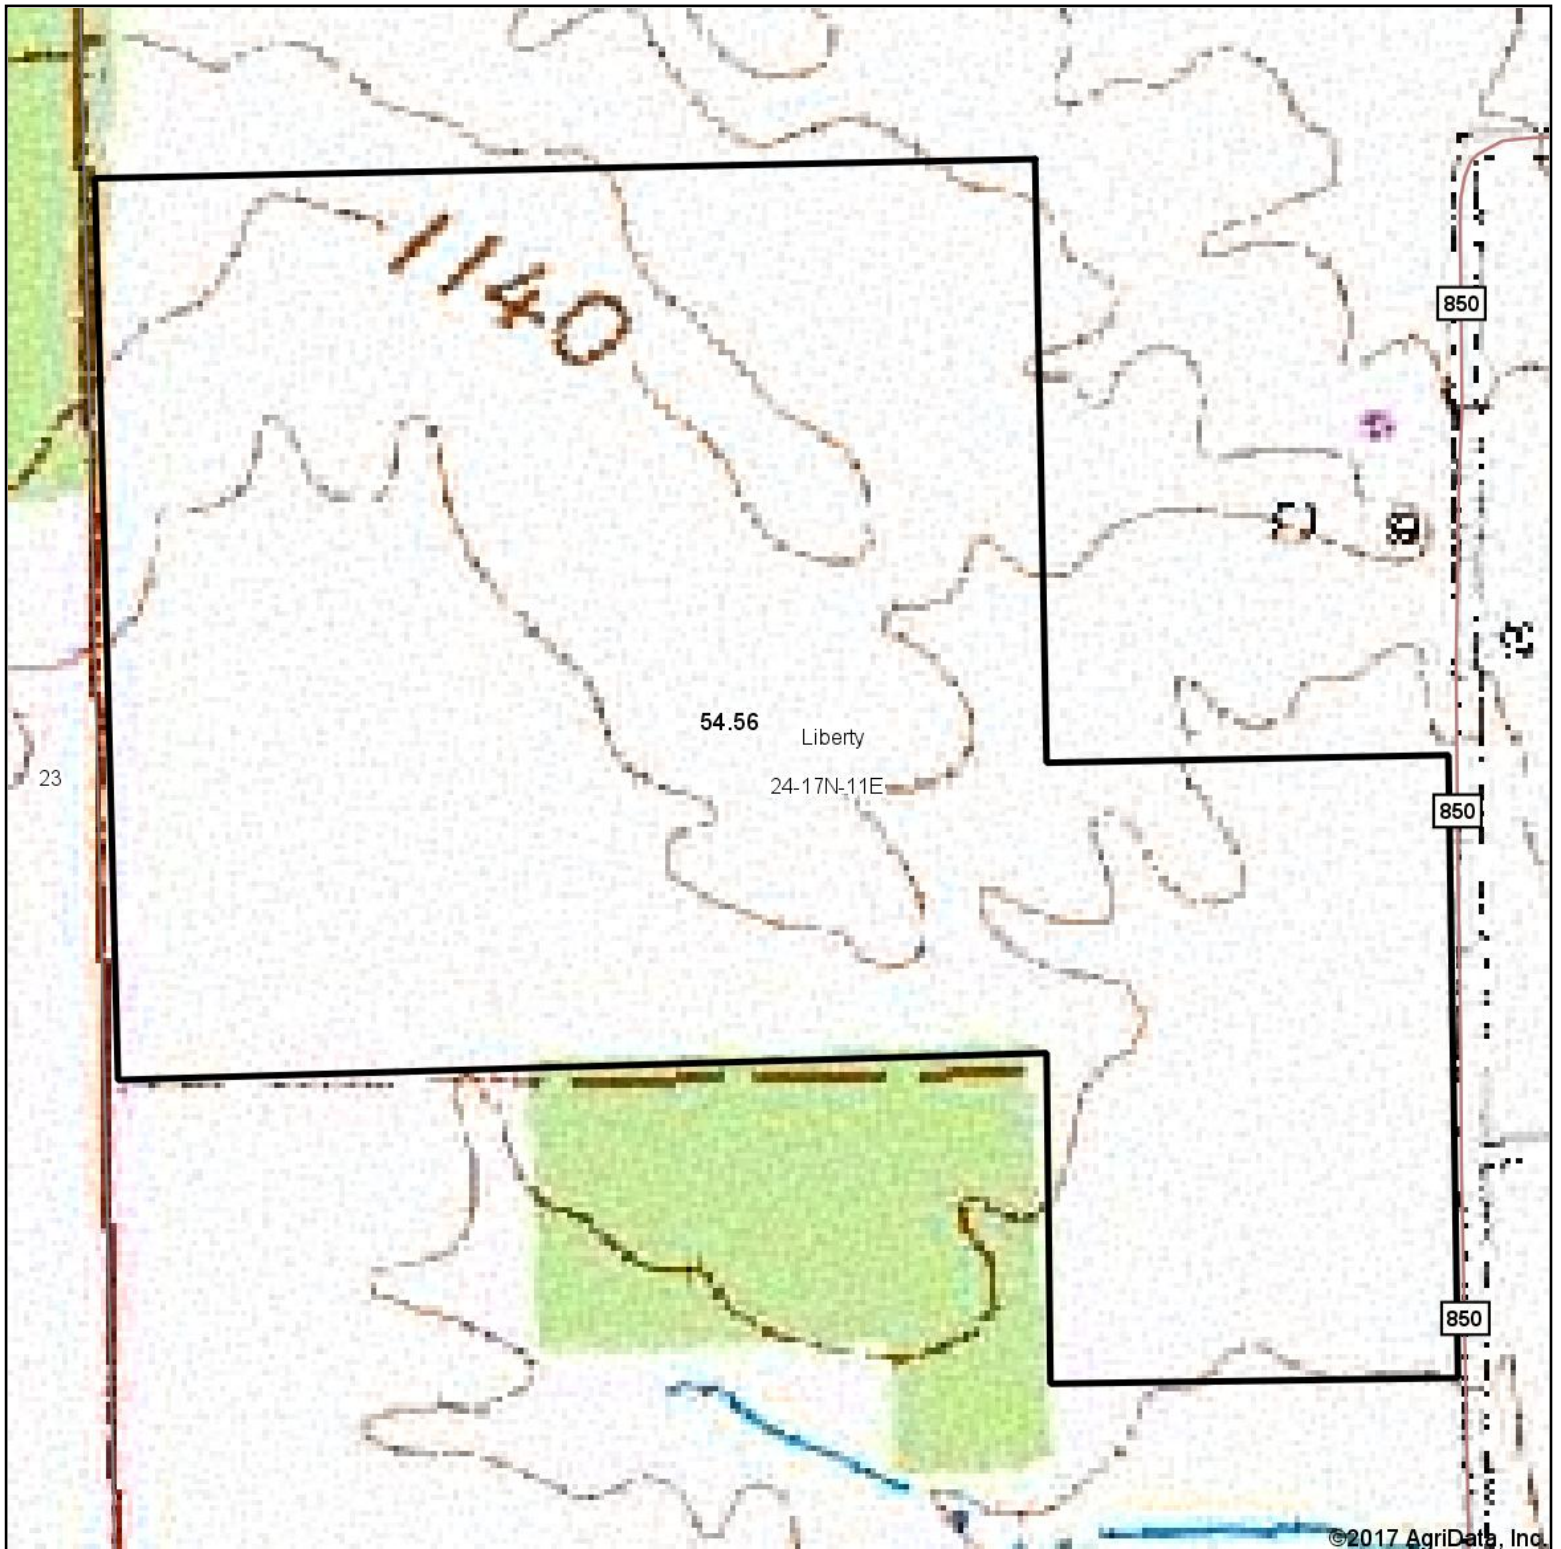

Topography Map

©2017 AgriData, Inc.

map center: 39° 54' 27.04, -85° 13' 46.16

Maps Provided By:

© AgriData, Inc. 2017

www.AgriDataInc.com

24-17N-11E
Henry County
Indiana

1/27/2017