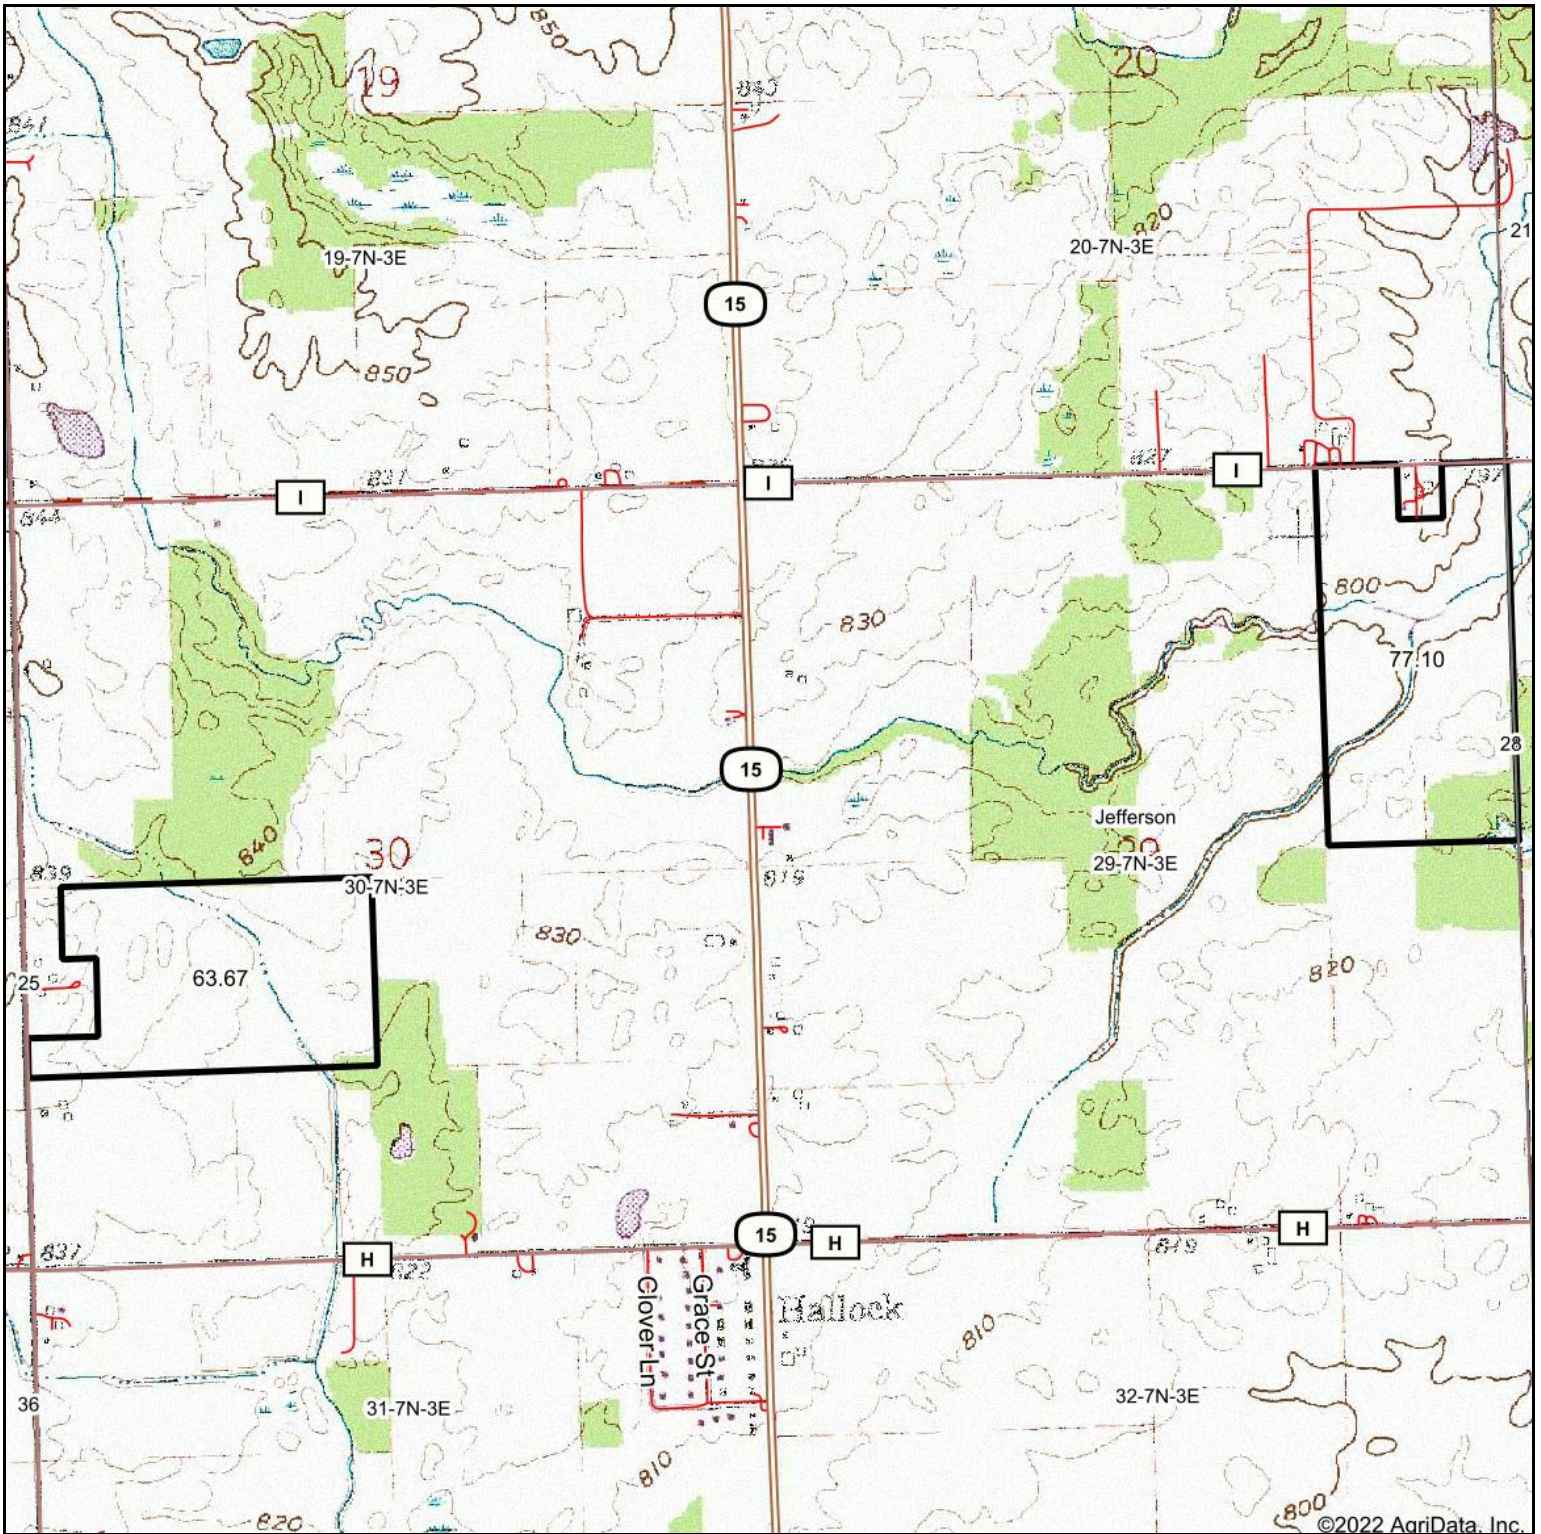

Topography Map

map center: 41° 32' 15.38, -84° 33' 18.63

0ft 1515ft 3030ft

29-7N-3E
Williams County
Ohio

Maps Provided By:

© AgriData, Inc. 2021 www.AgriDataInc.com