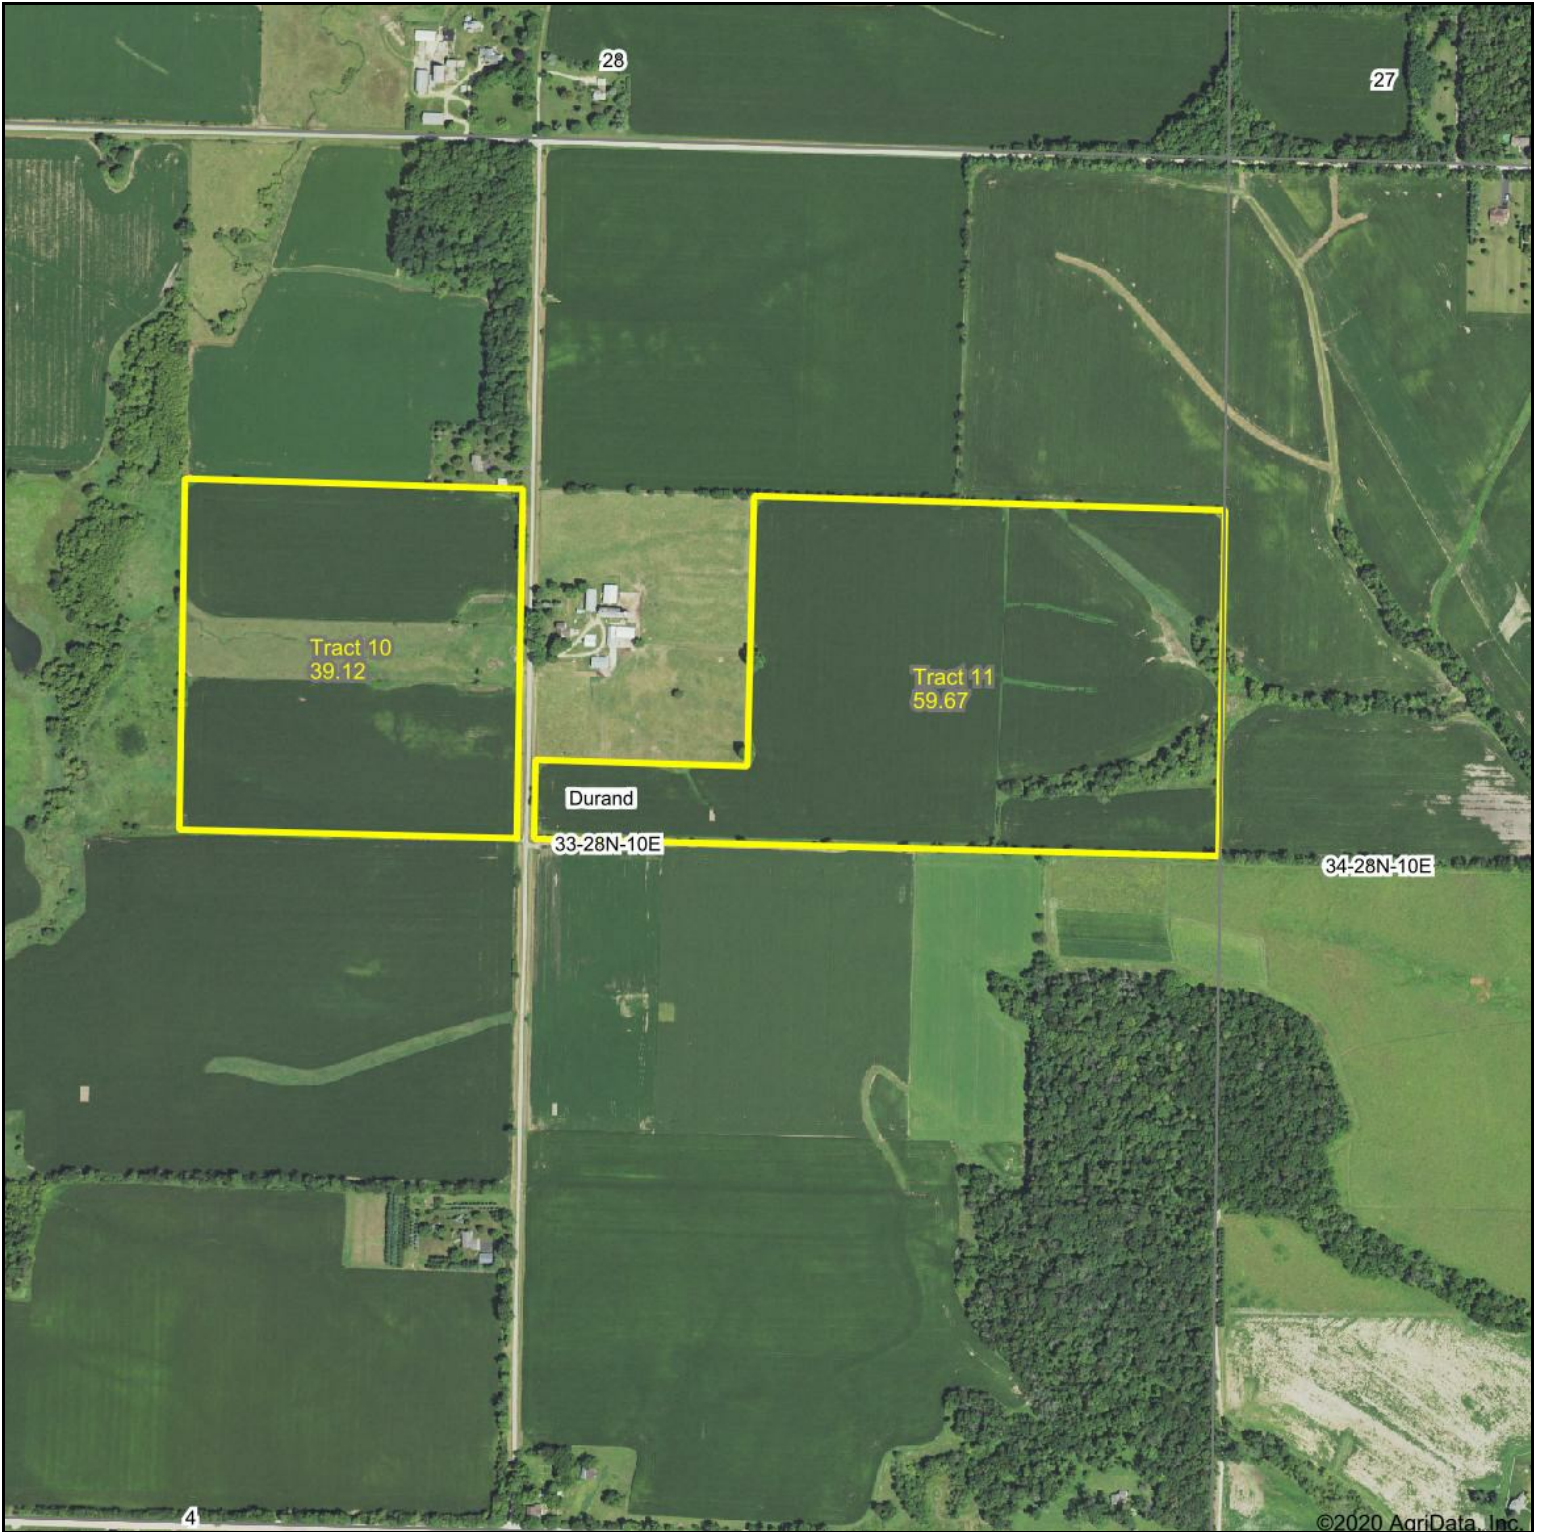

Tract 10 & 11 FSA Map

©2020 AgriData, Inc.

Map Center: 42° 23' 0.32, -89° 20' 47.19

© AgriData, Inc. 2020 www.AgriDataInc.com

33-28N-10E
Winnebago County
Illinois

11/11/2020