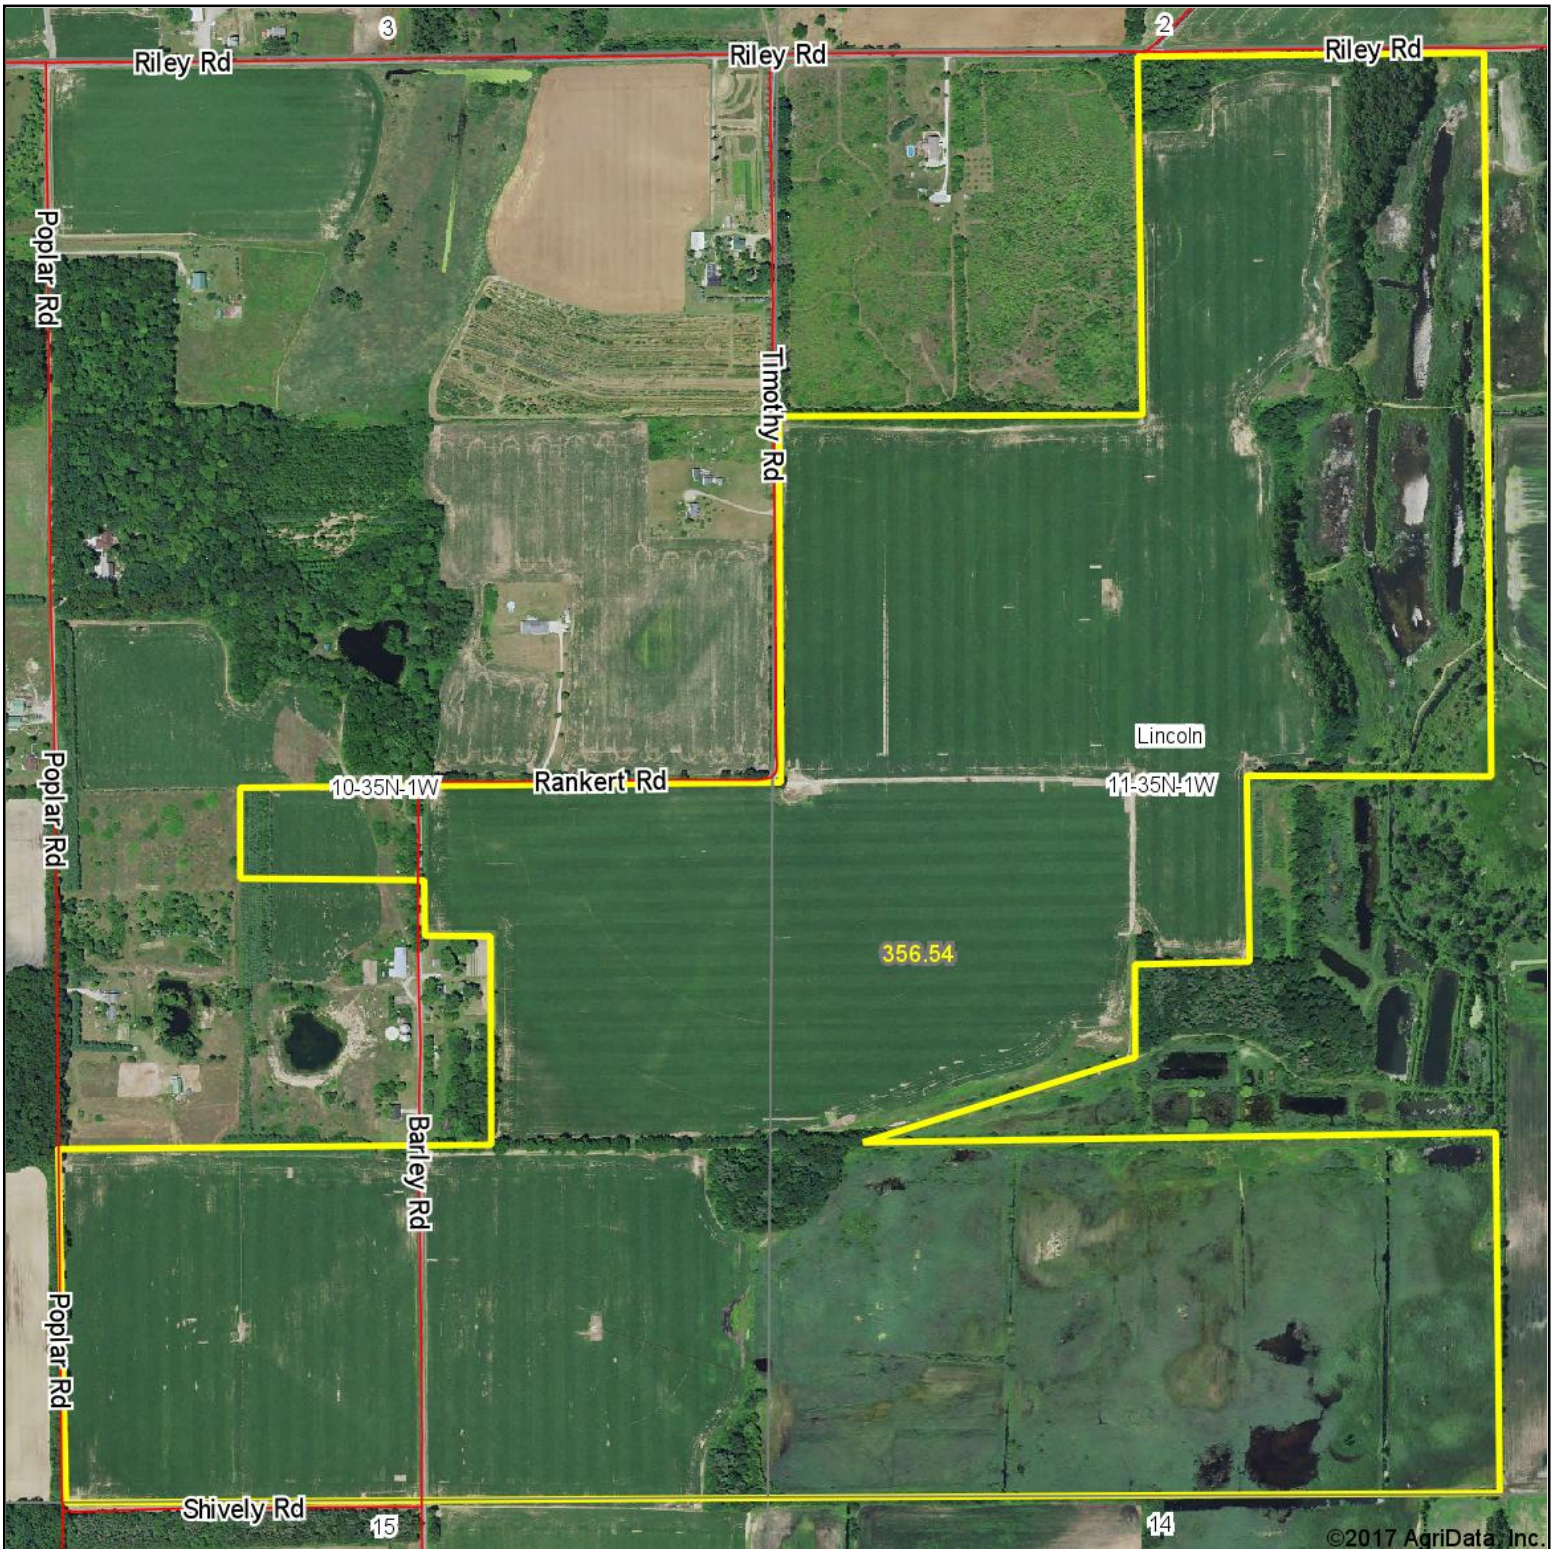

Aerial Map

©2017 AgriData, Inc.

map center: 41° 29' 53.77, -86° 30' 20.17

Maps Provided By:

© AgriData, Inc. 2017

www.AgriDataInc.com

11-35N-1W
St Joseph County
Indiana

2/10/2017