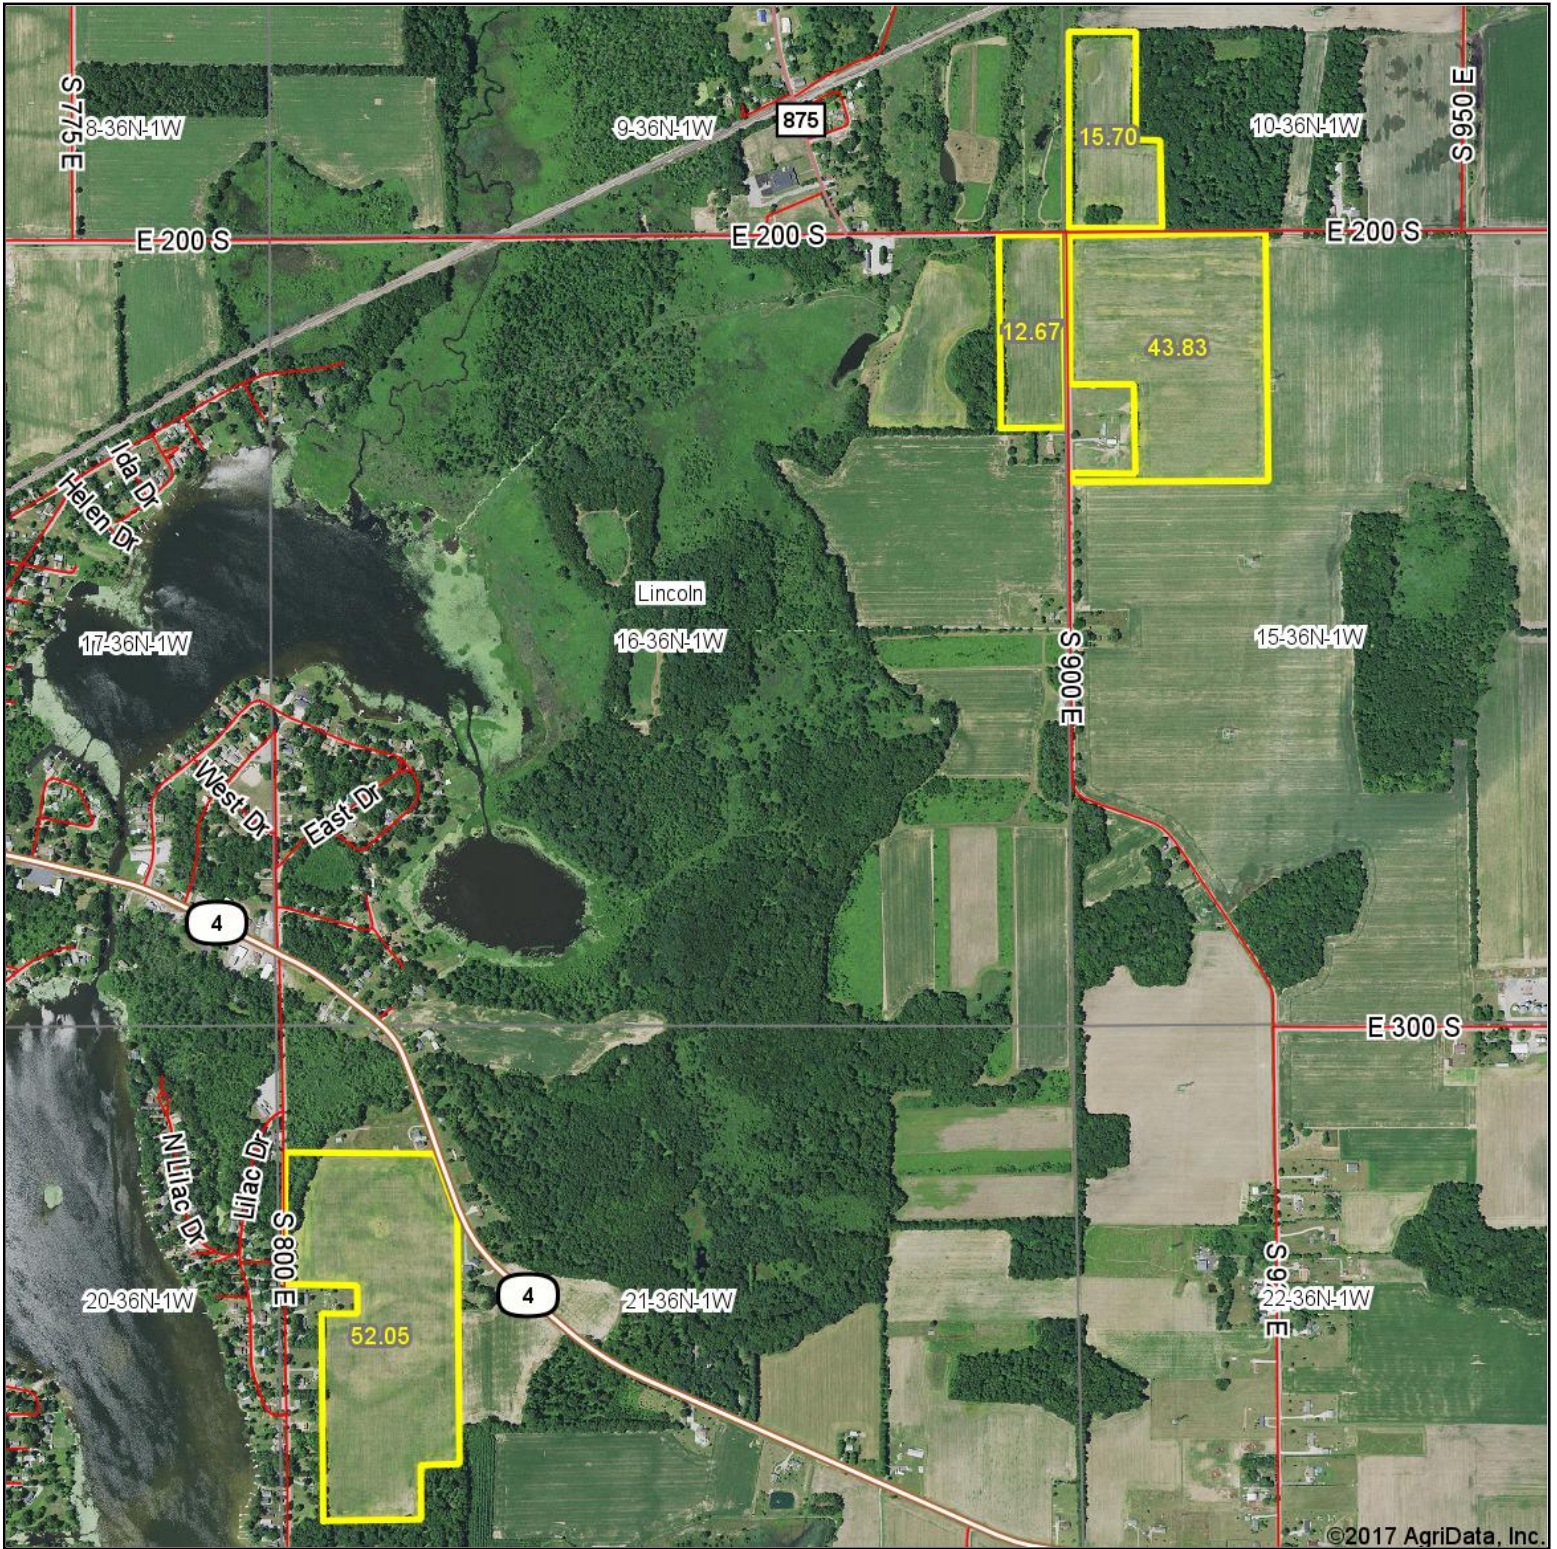

Aerial Map

map center: 41° 34' 4.91, -86° 31' 55.6

Maps Provided By:

© AgriData, Inc. 2017

www.AgriDataInc.com

16-36N-1W
La Porte County
Indiana

2/13/2017