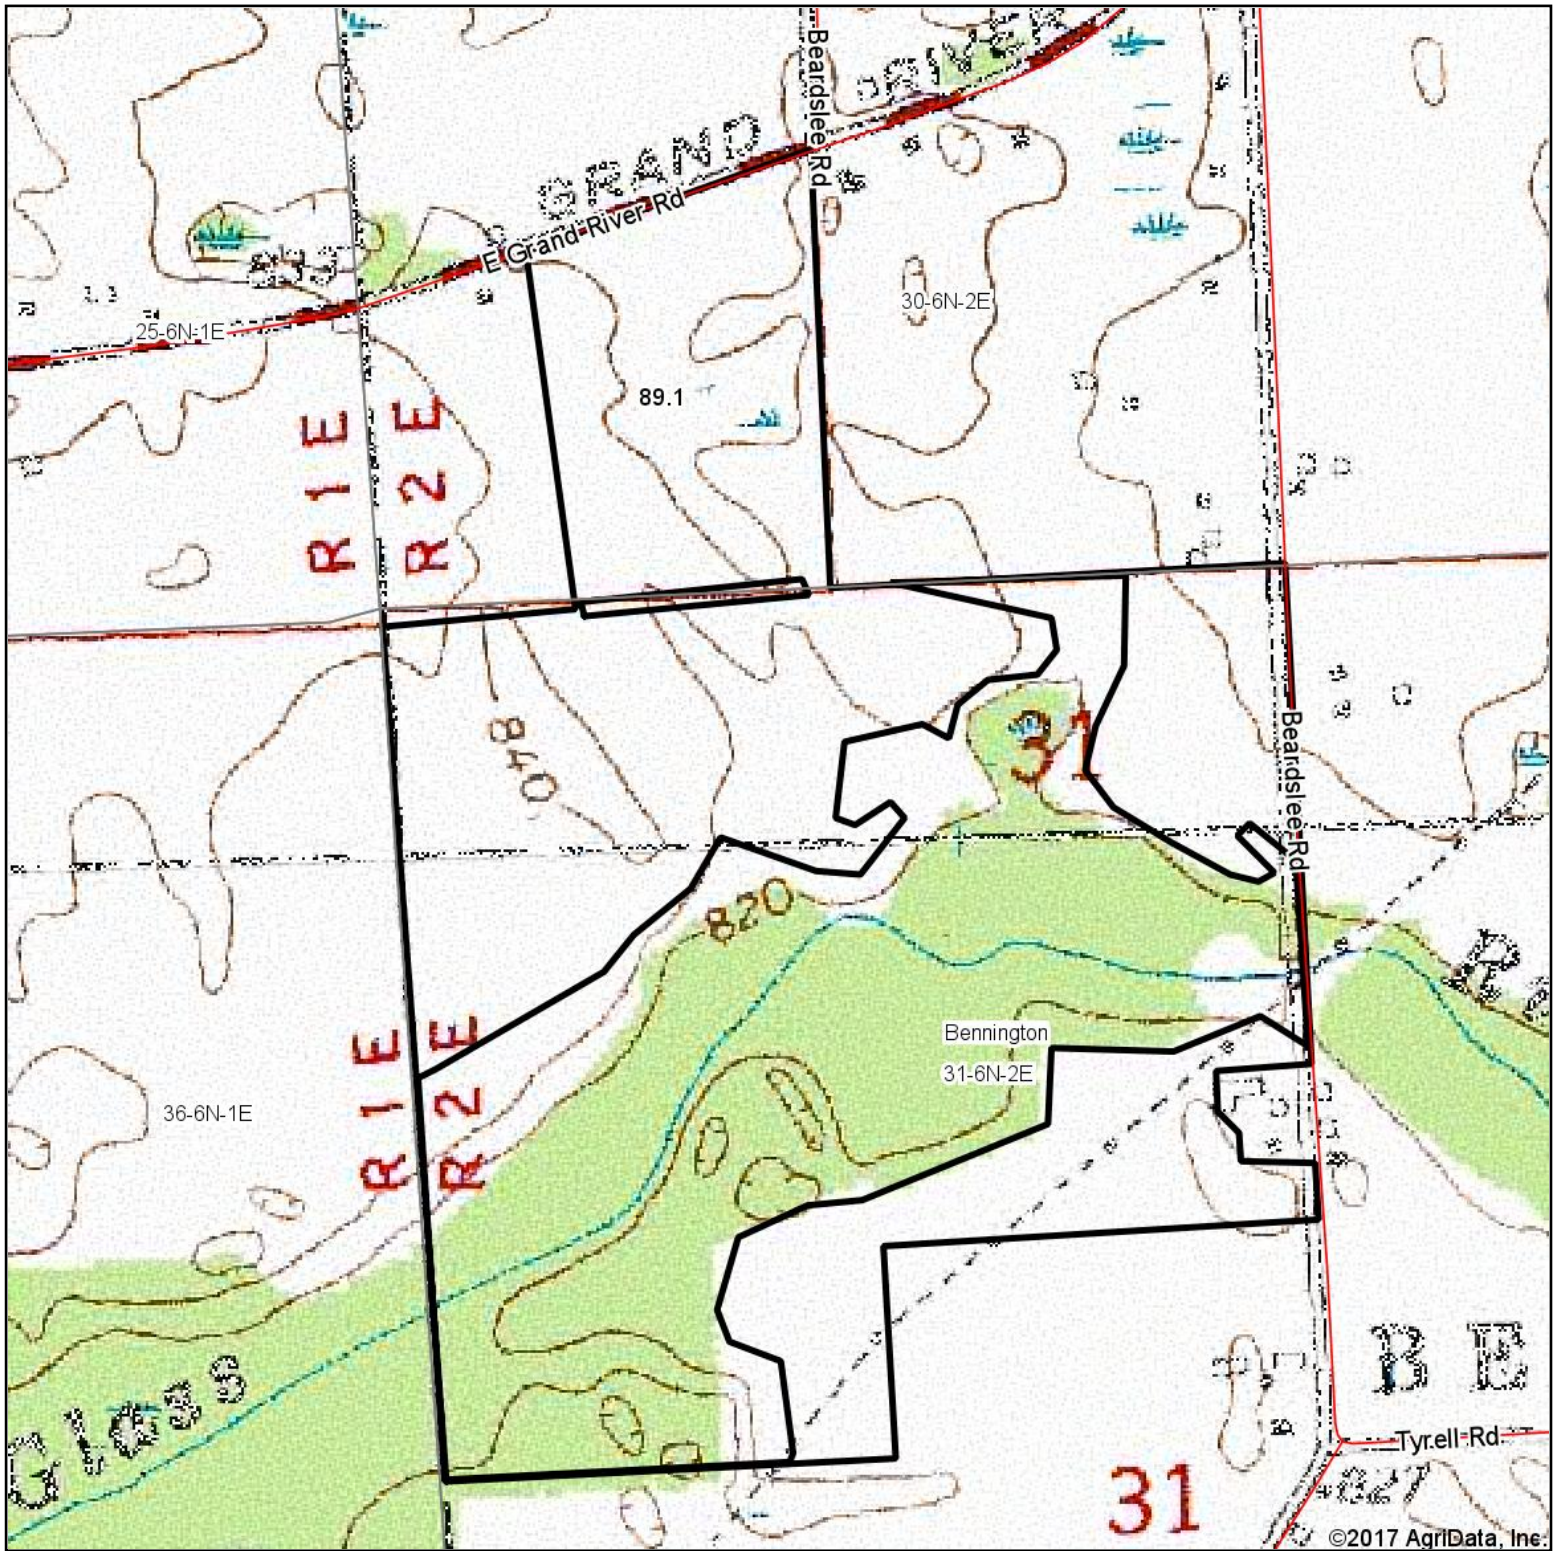

Topography Map

map center: 42° 52' 32.13, -84° 16' 18.41

0ft 666ft 1332ft

Maps Provided By:

© AgriData, Inc. 2017

www.AgriDataInc.com

31-6N-2E
Shiawassee County
Michigan

6/8/2017