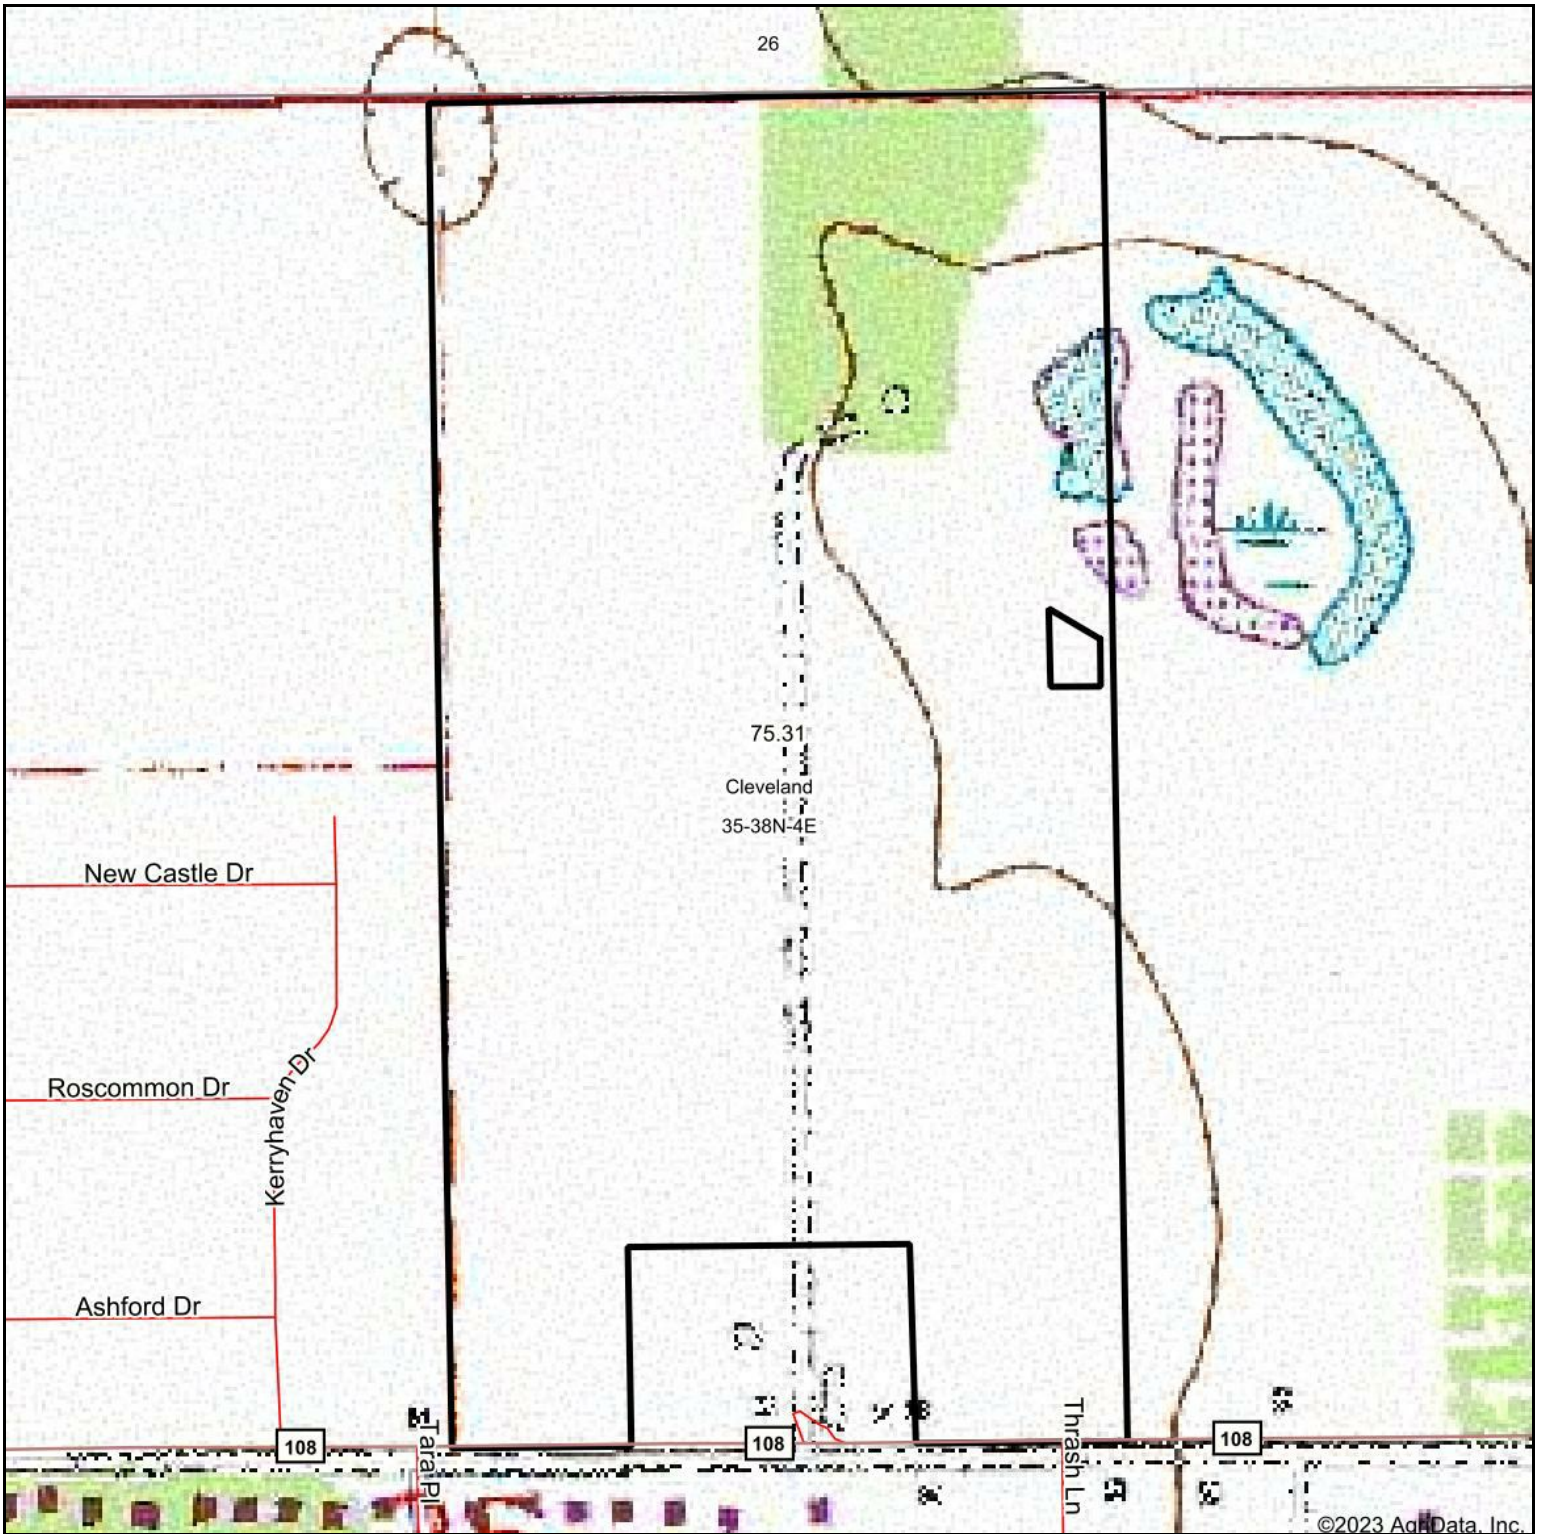

Topography Map

©2023 AgriData, Inc.

map center: 41° 42' 22.65, -86° 1' 49.63

Maps Provided By:

© AgriData, Inc. 2023 www.AgriDataInc.com

35-38N-4E
Elkhart County
Indiana

4/4/2023