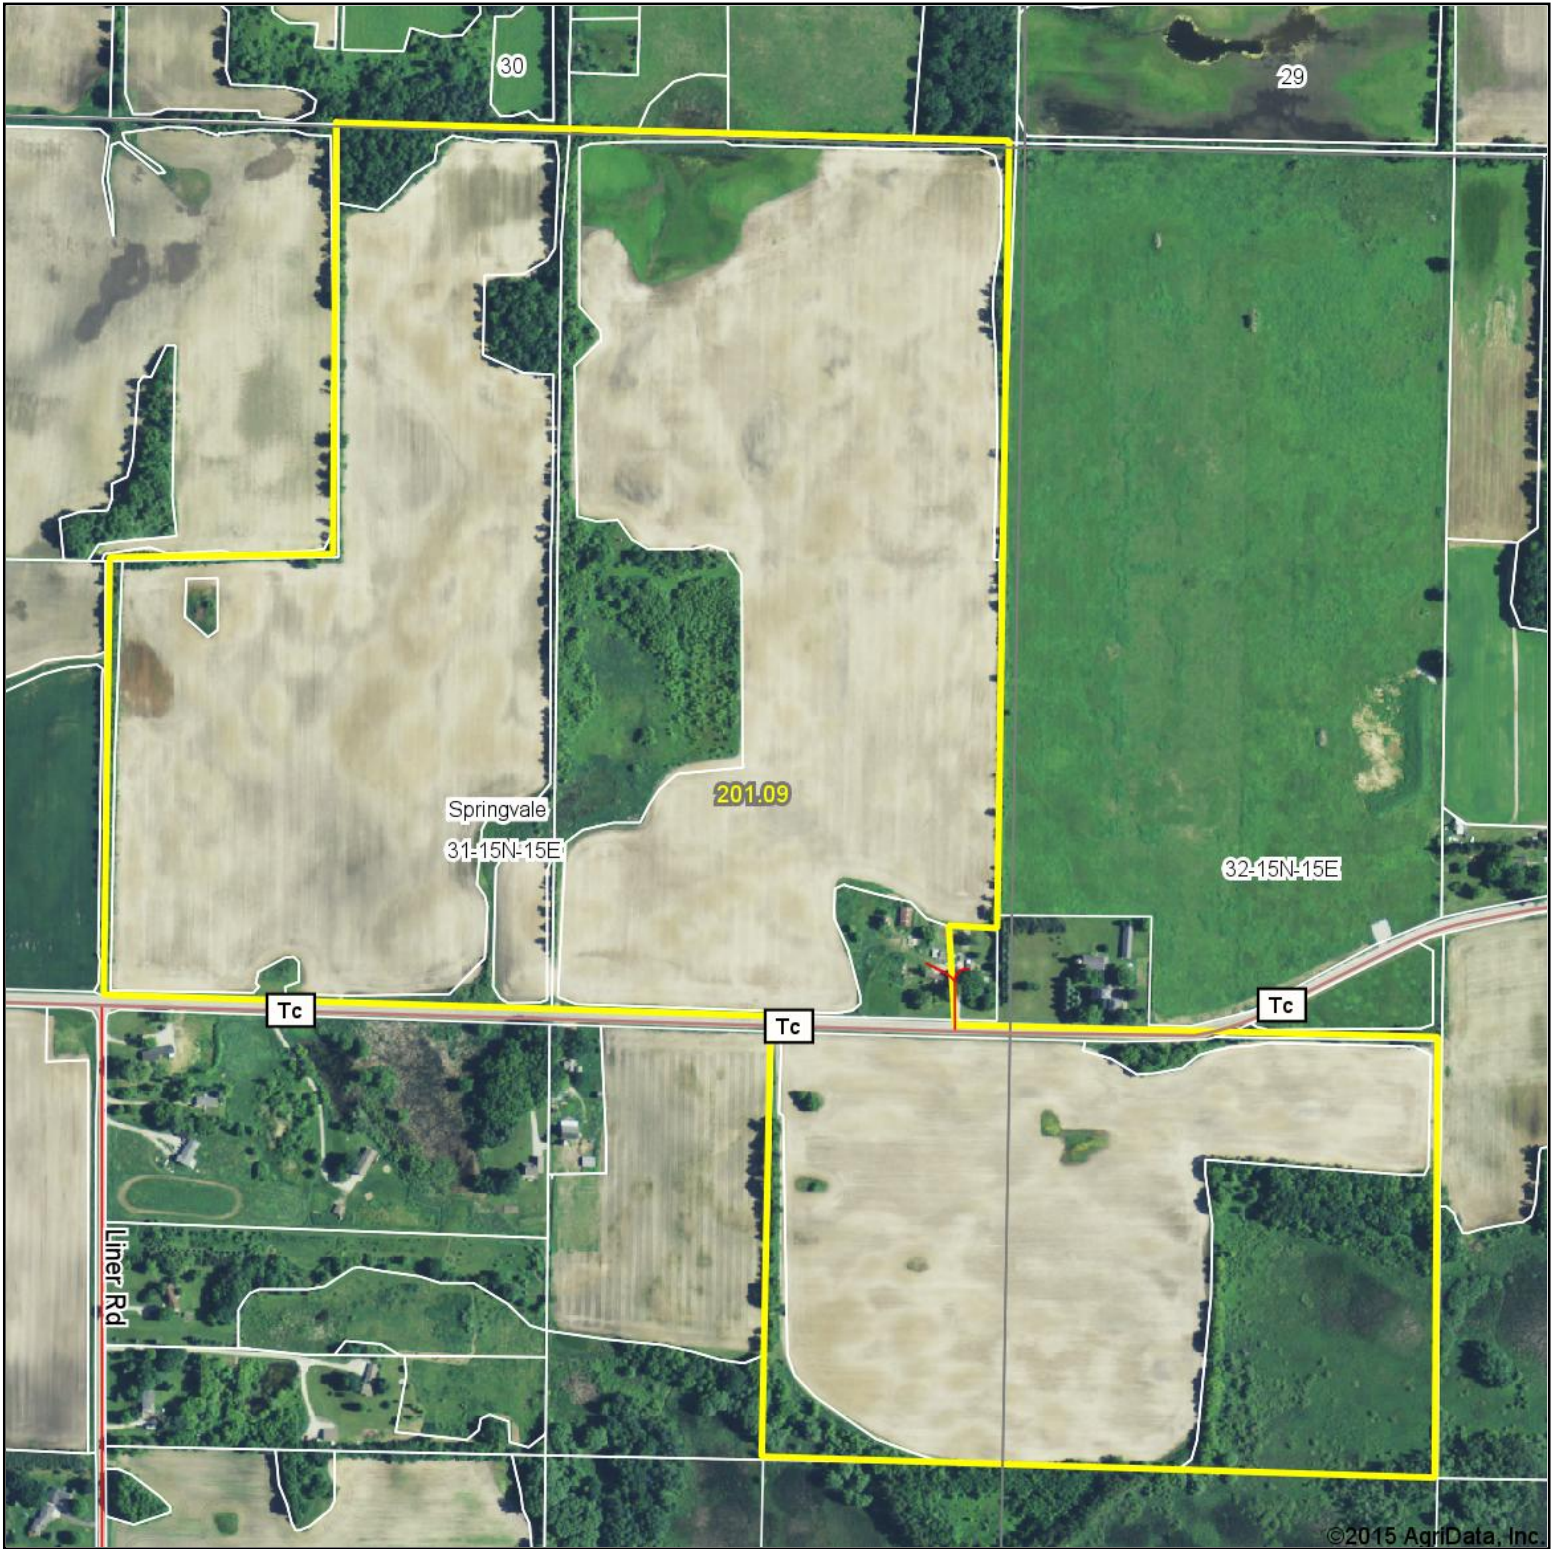

Aerial Map

©2015 AgriData, Inc.

map center: 43° 43' 46.3, 88° 44' 50.16

scale: 7587

31-15N-15E
Fond Du Lac County
Wisconsin

4/20/2015

Maps Provided By:

© AgriData, Inc. 2014 www.AgriDataInc.com