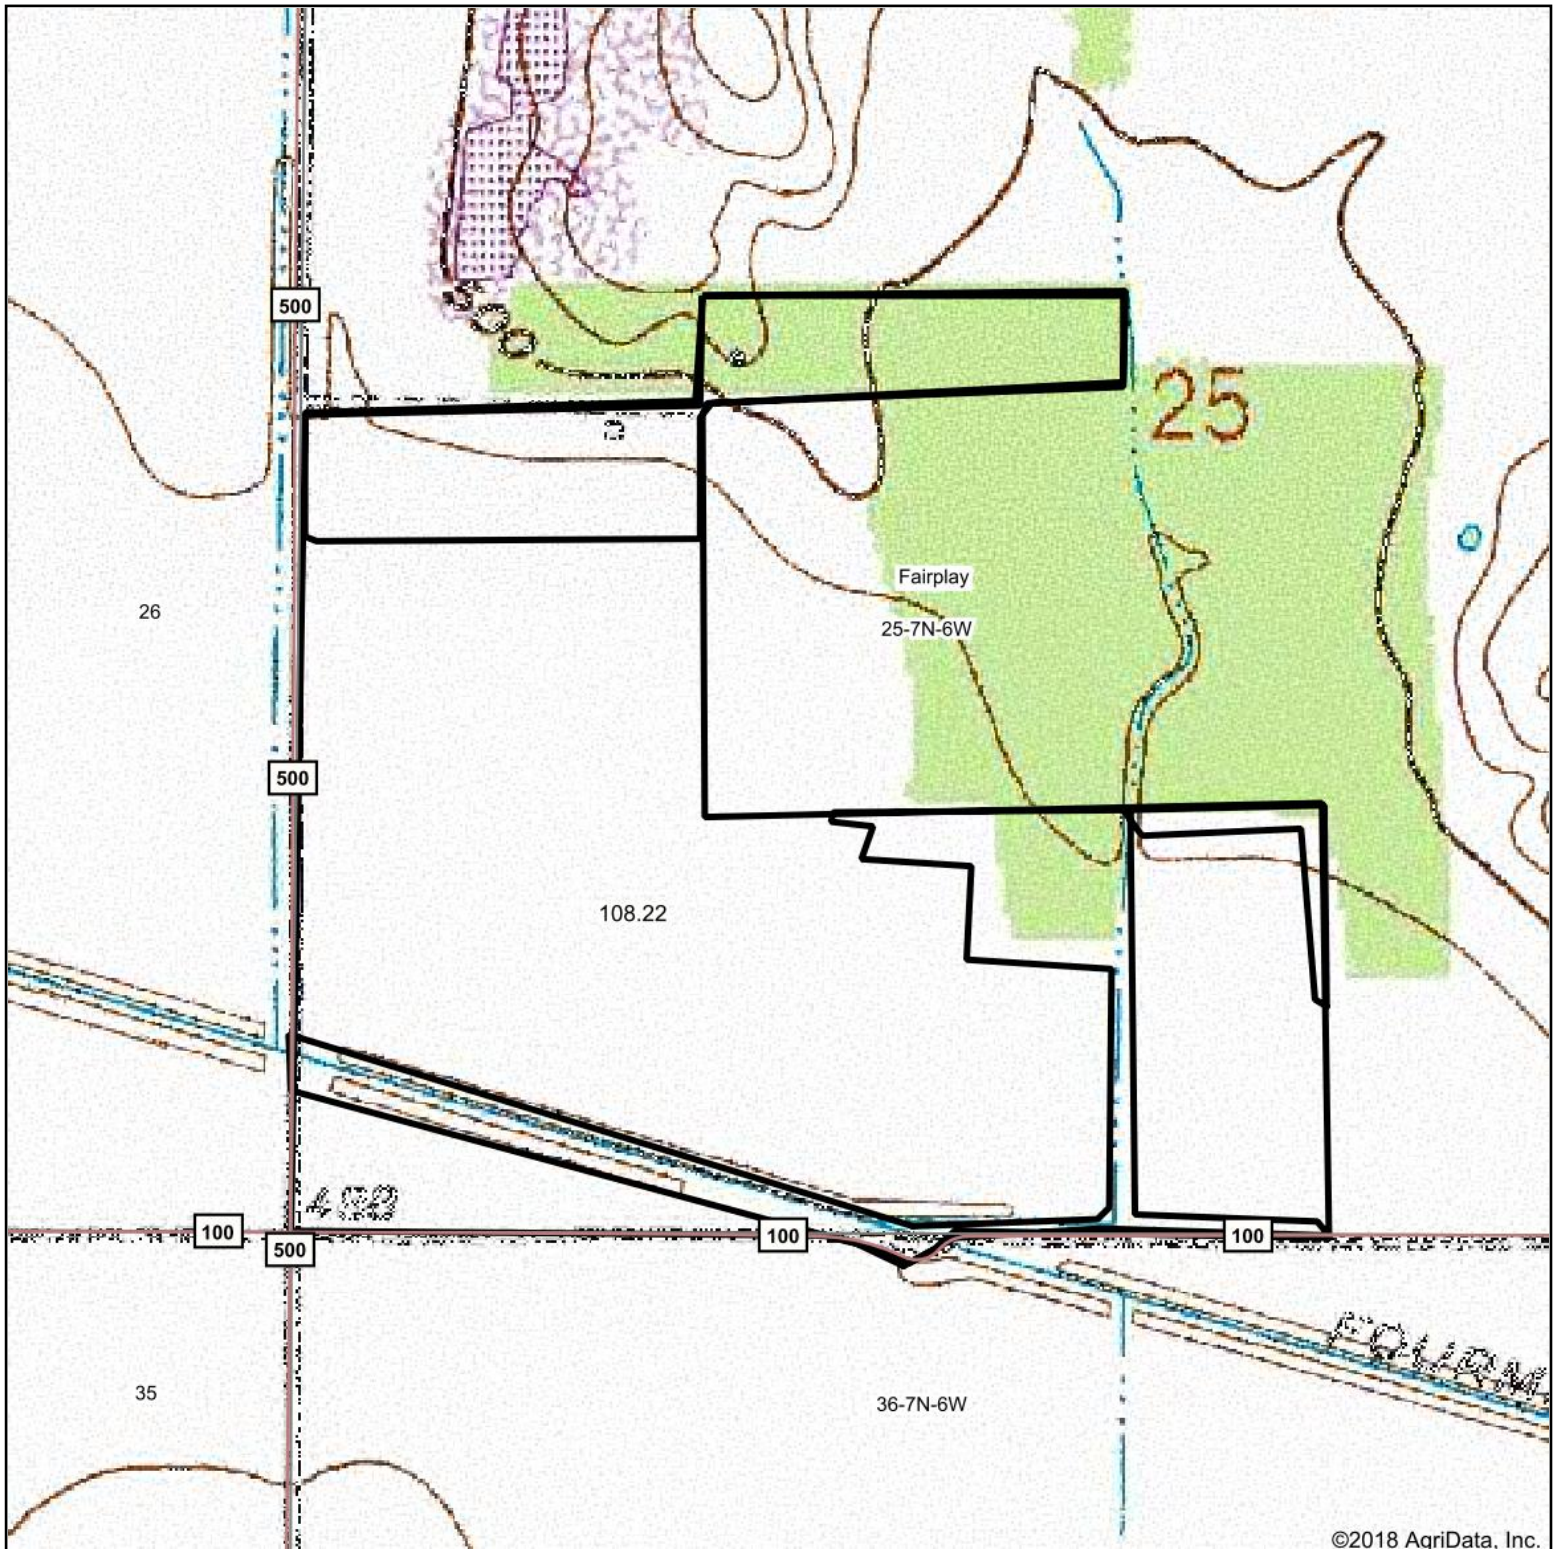

Topography Map

©2018 AgriData, Inc.

map center: 39° 0' 46.76, -87° 1' 45.5

25-7N-6W
Greene County
Indiana

1/10/2019