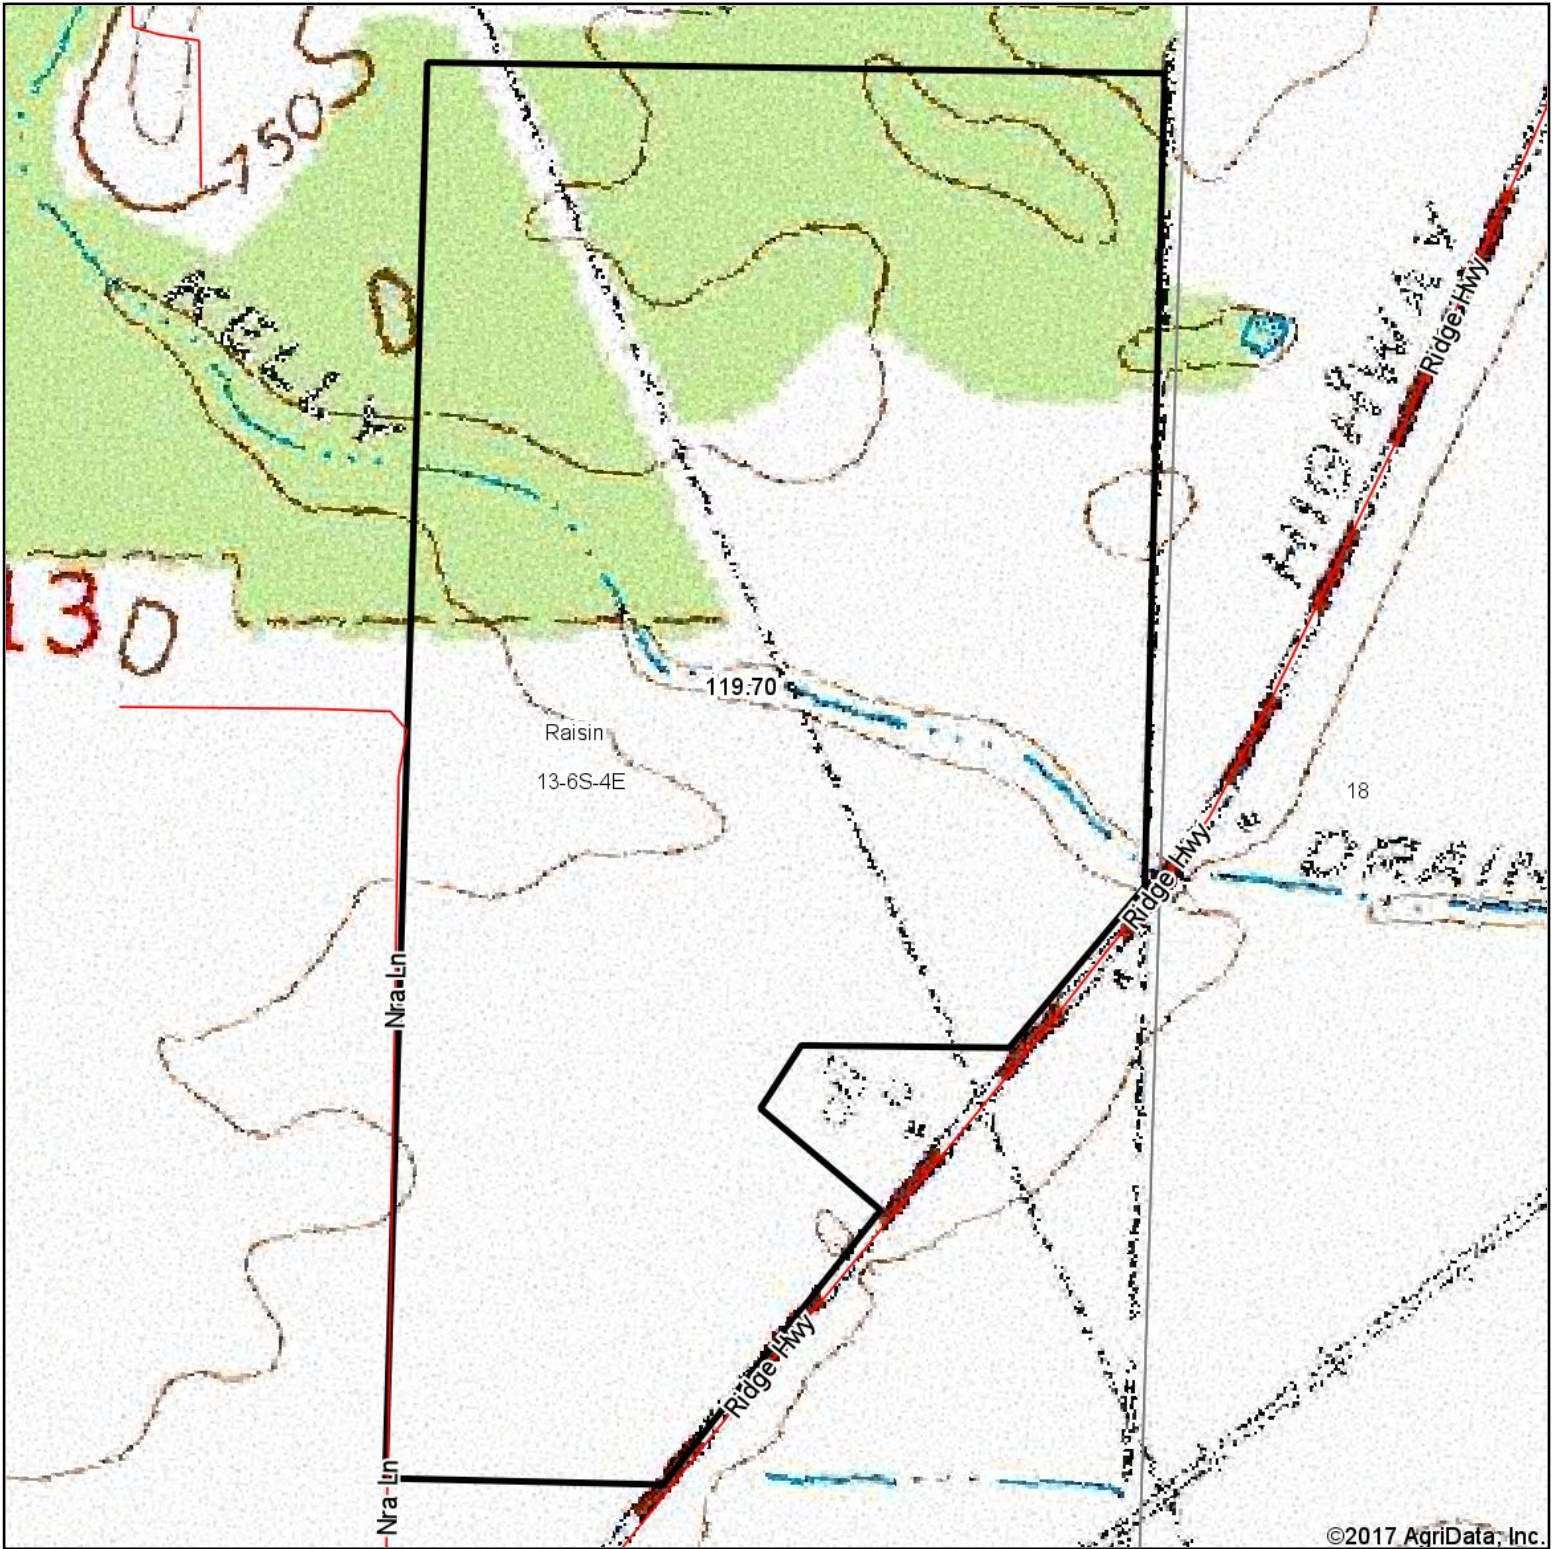

Topography Map

©2017 AgriData, Inc.

map center: 41° 57' 22.35, -83° 53' 20.93

0ft 535ft 1070ft

Maps Provided By:

© AgriData, Inc. 2017

www.AgriDataInc.com

13-6S-4E
Lenawee County
Michigan