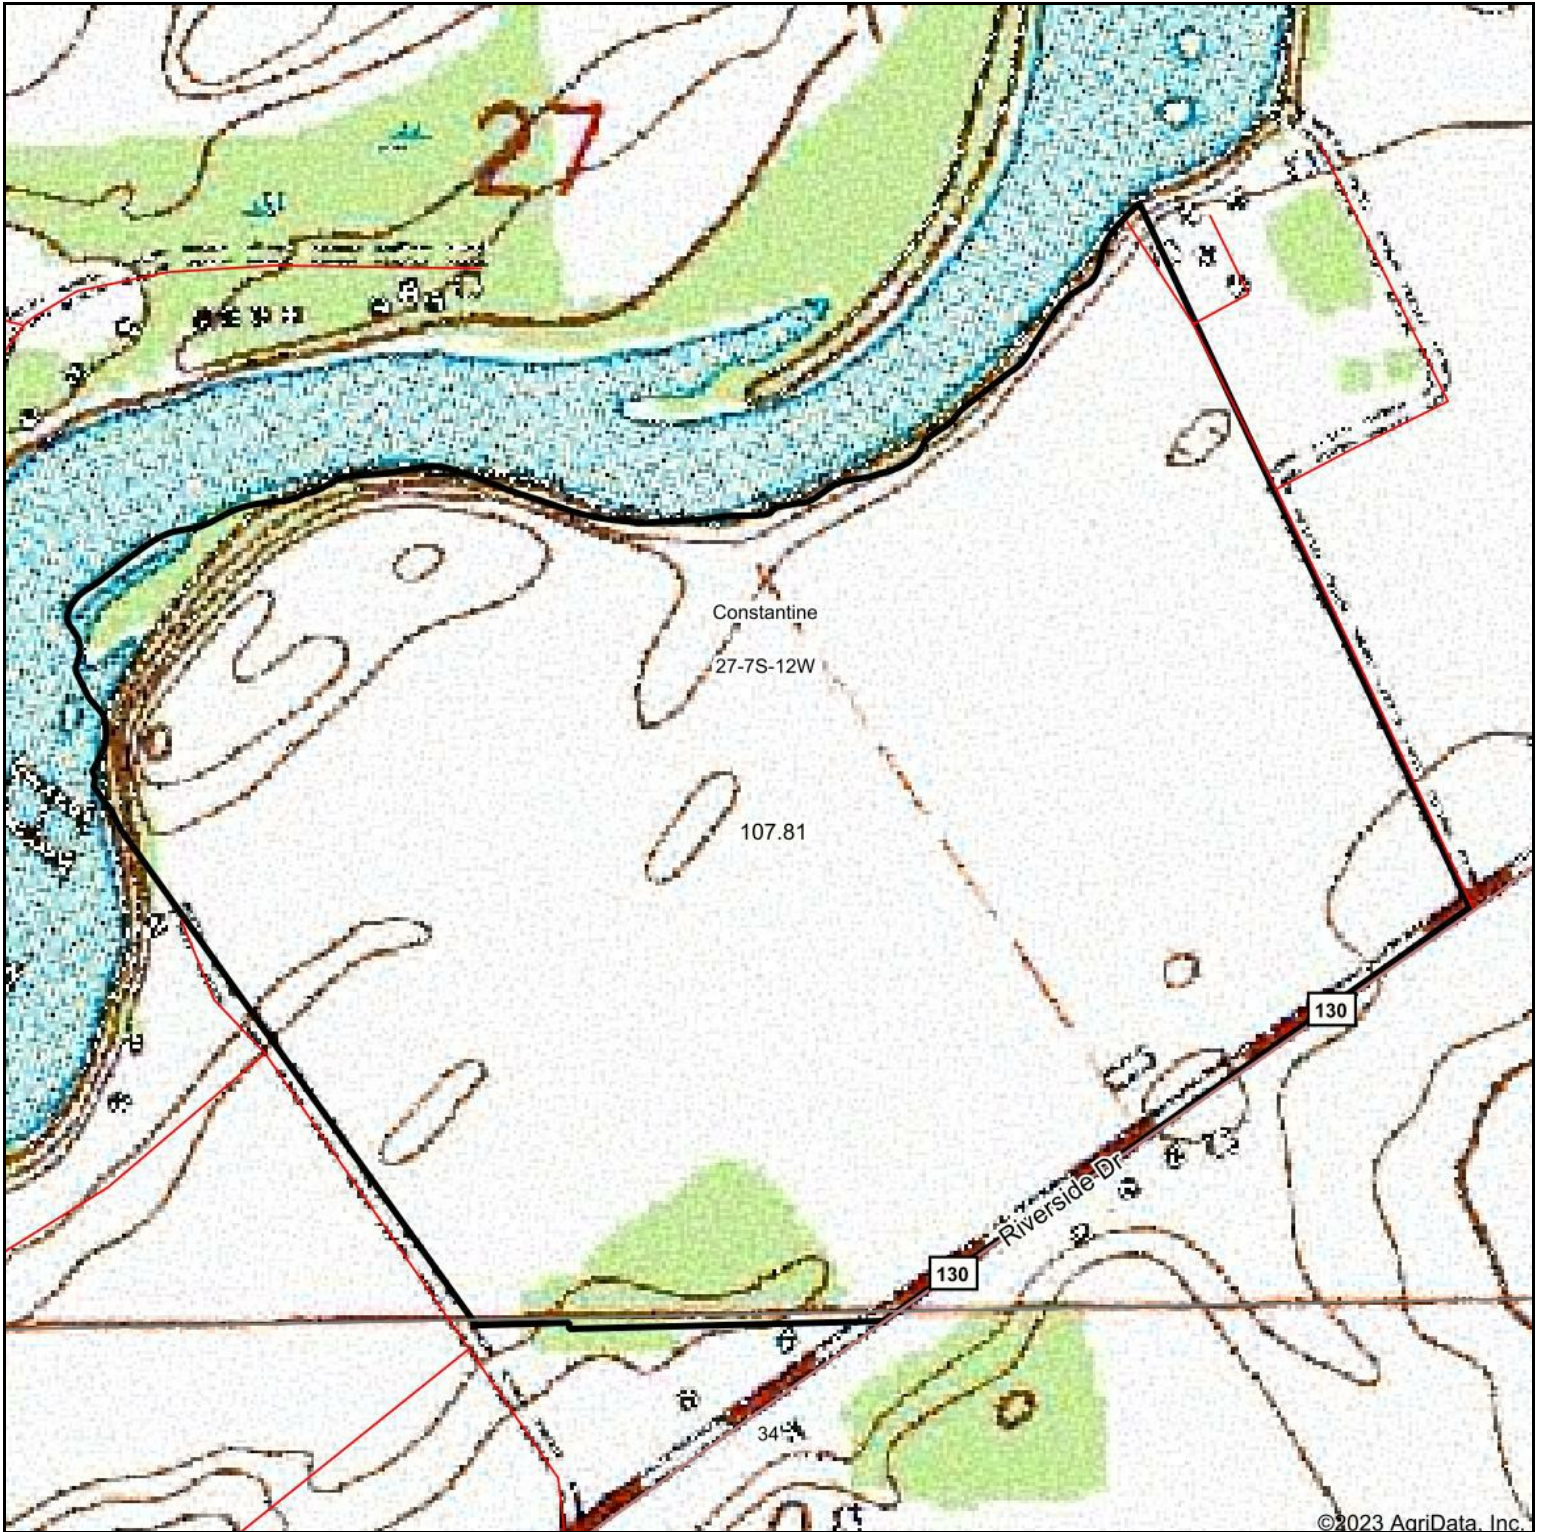

Topography Map

map center: 41° 49' 37.89, -85° 41' 24.18

Maps Provided By:

© AgriData, Inc. 2023 www.AgriDataInc.com

27-7S-12W
St. Joseph County
Michigan

3/28/2023