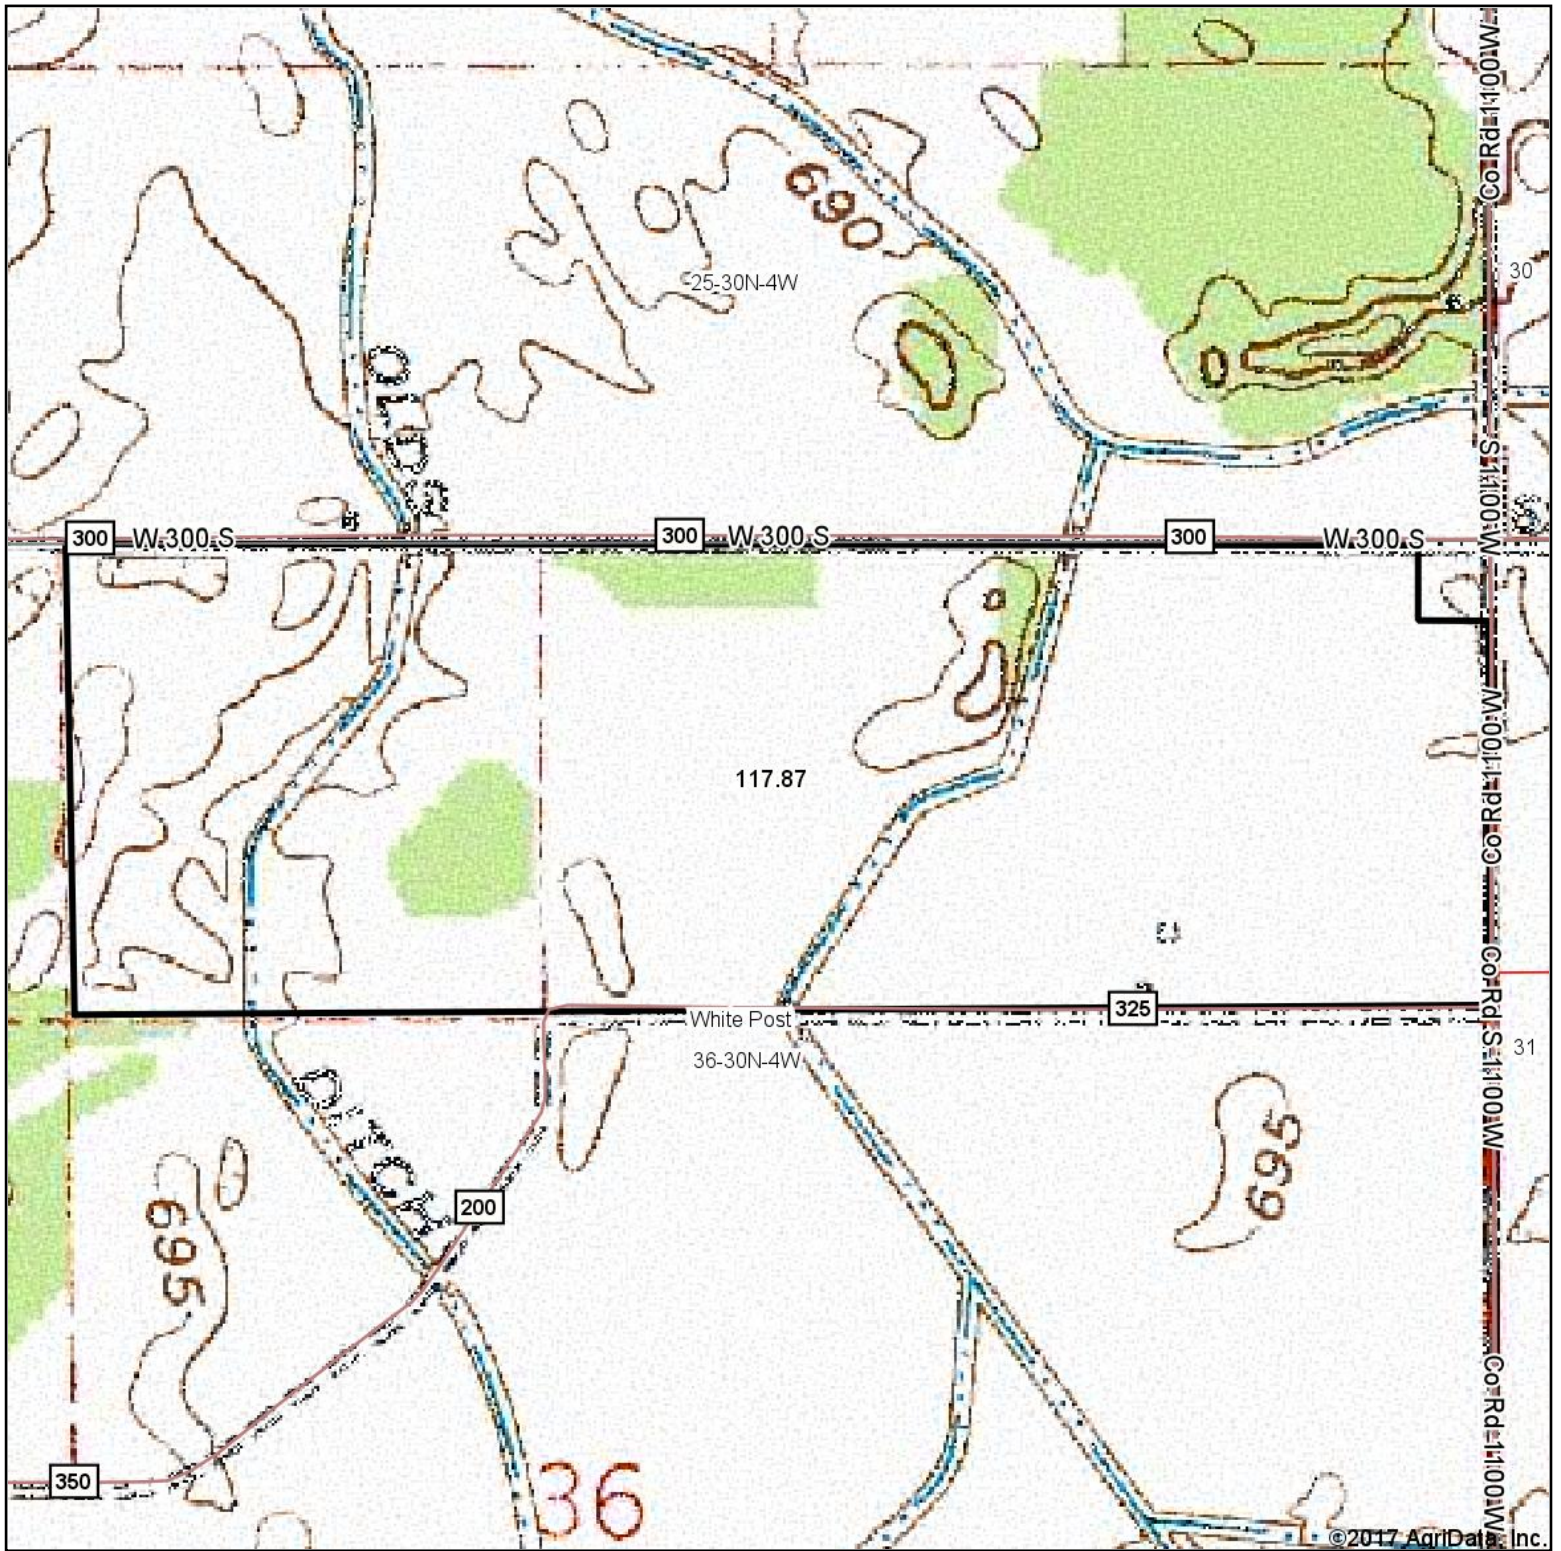

Topography Map

map center: 41° 0' 38.21, -86° 49' 19.9

0ft 617ft 1234ft

Maps Provided By:

© AgriData, Inc. 2017

www.AgriDataInc.com

36-30N-4W
Pulaski County
Indiana

2/10/2017