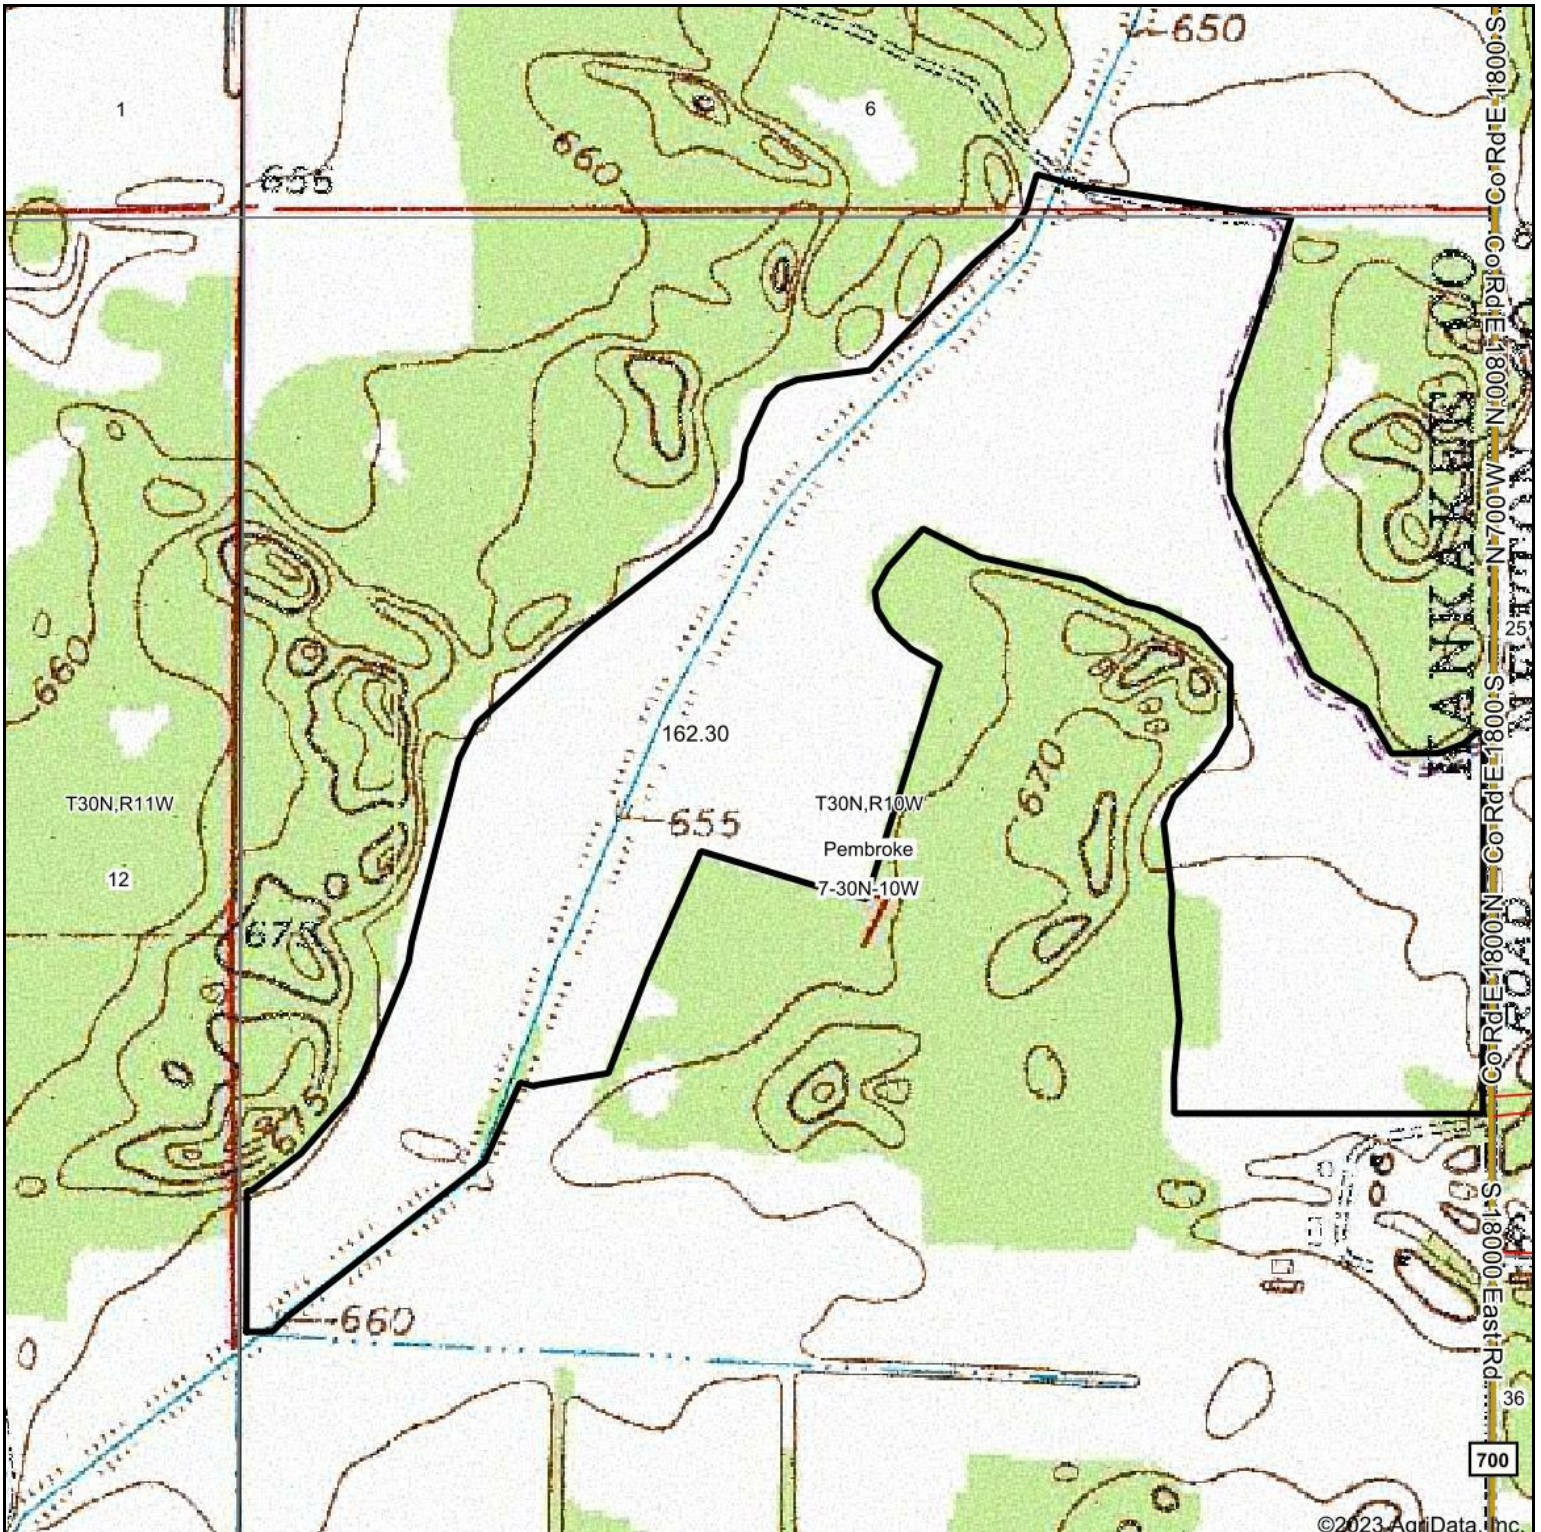

Topography Map

©2023 AgriData, Inc.

map center: 41° 6' 23.55, -87° 32' 11.67

7-30N-10W
Kankakee County
Illinois

4/4/2023

Maps Provided By:

© AgriData, Inc. 2023 www.AgridataInc.com