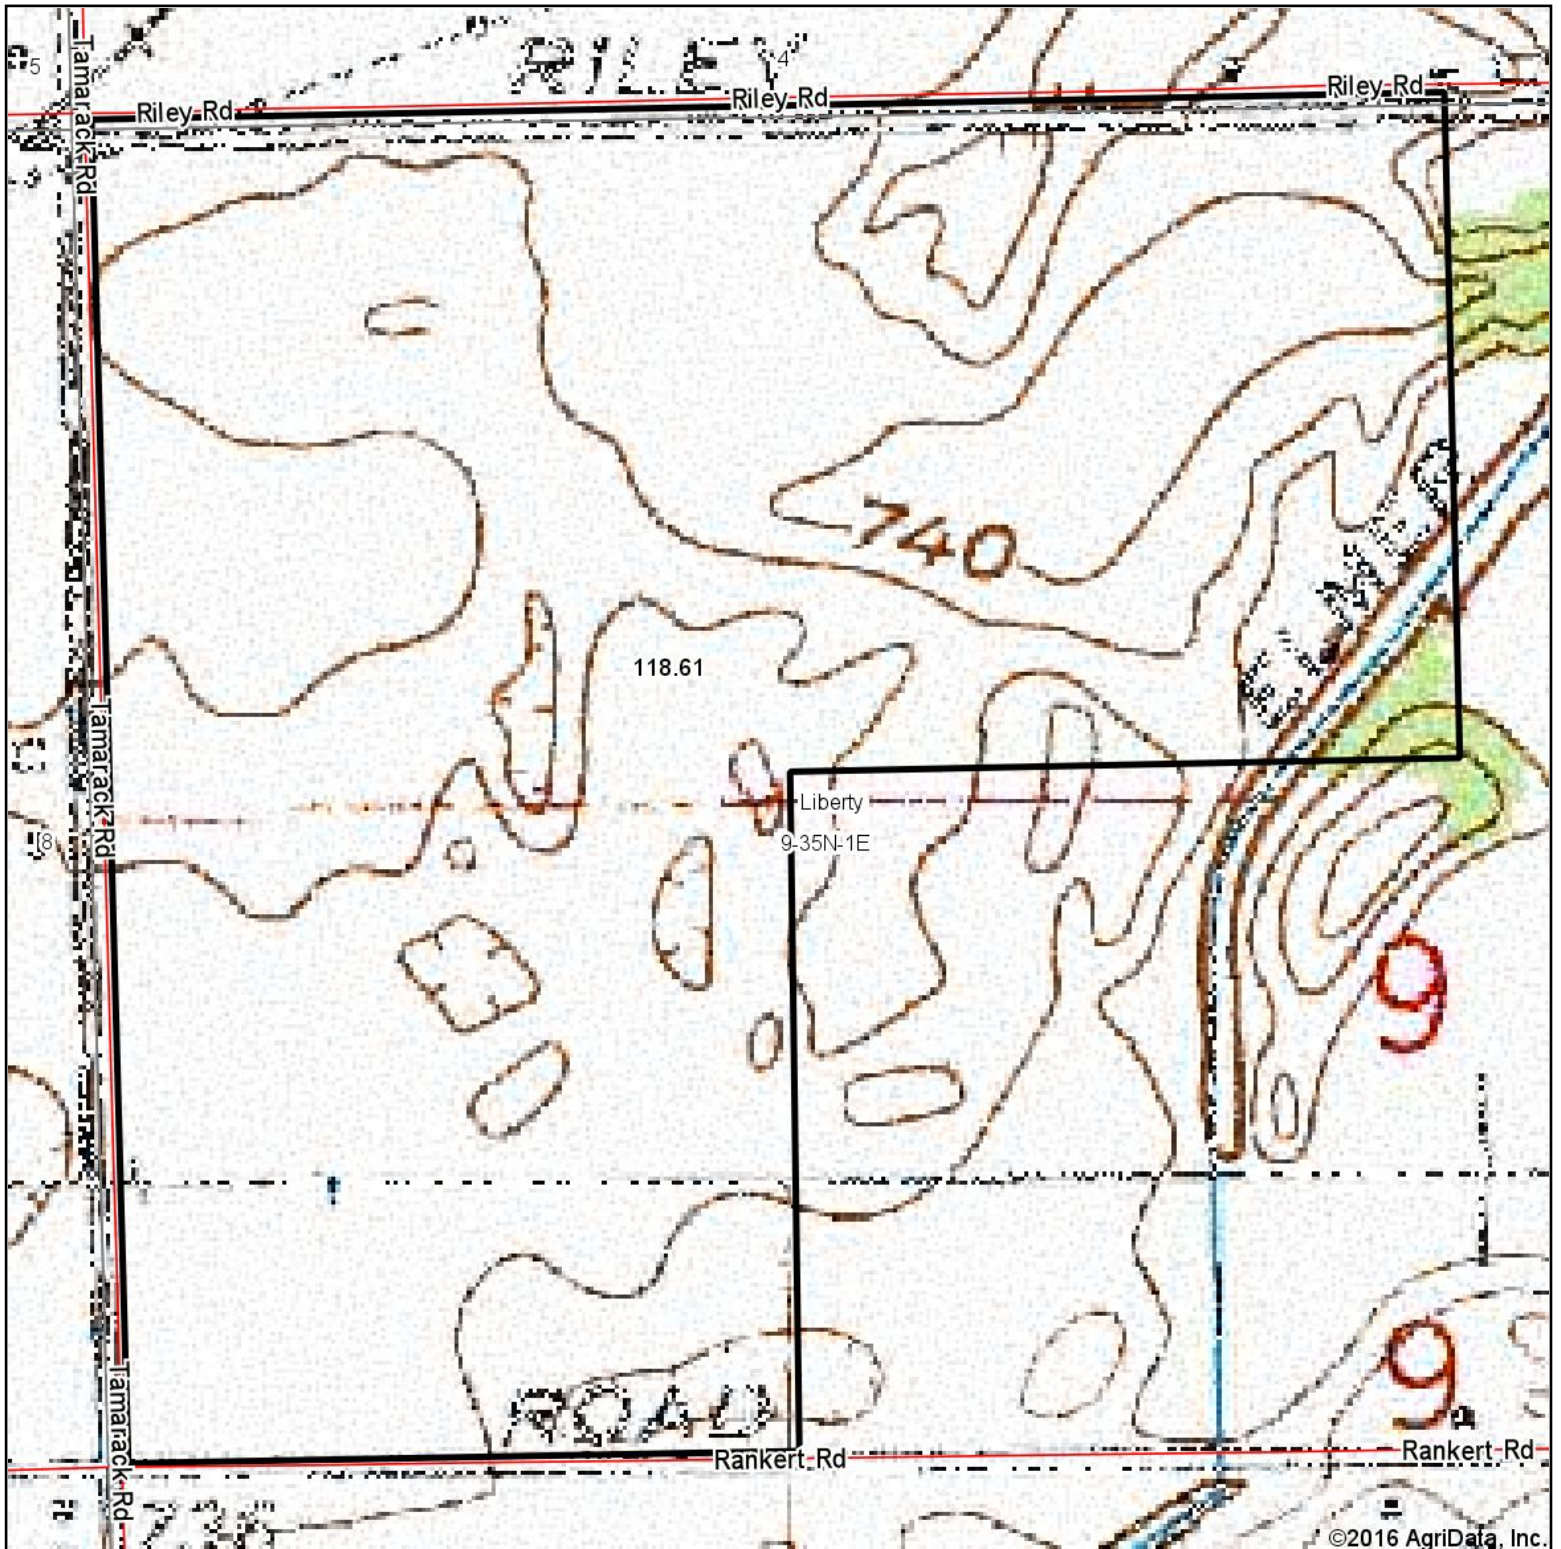

Topography Map

©2016 AgriData, Inc.

map center: 41° 30' 7.88, -86° 25' 18.25

9-35N-1E
St Joseph County
Indiana

11/8/2016

Maps Provided By:

© AgriData, Inc. 2016

www.AgriDataInc.com