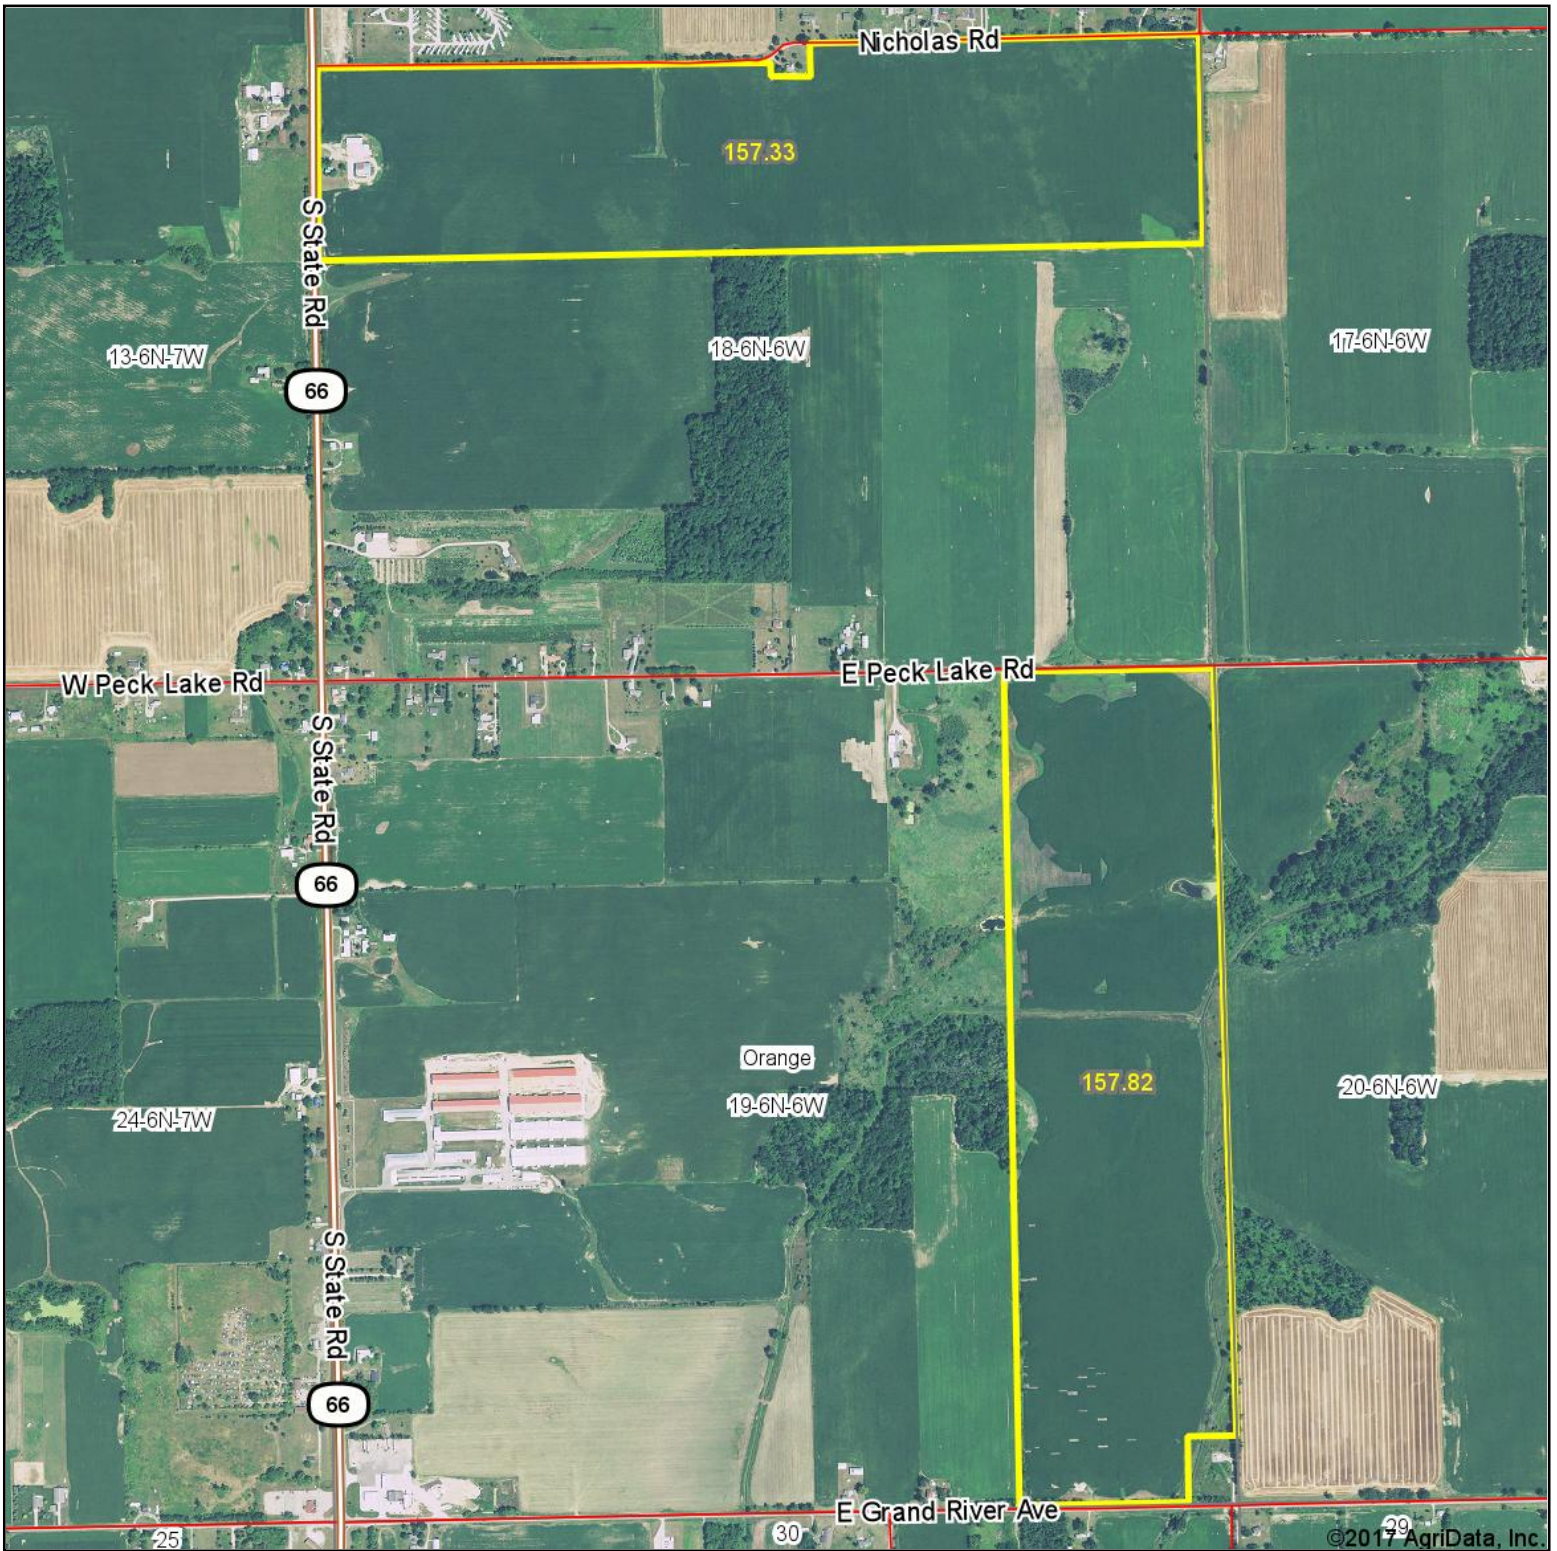

Aerial Map

©2017 AgriData, Inc.

map center: 42° 53' 55.19, -85° 3' 51.77

Maps Provided By:

© AgriData, Inc. 2017

www.AgriDataInc.com

19-6N-6W
Ionia County
Michigan

7/5/2017